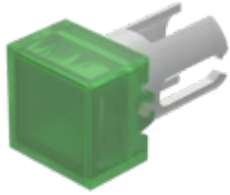

Lens

19-
952.5

Distribution by
DigiKey

DigiKey

<https://digikey.eao.com/component/19-952.5/en...>

Your product:

19-952.5 Lens

Loading ...

FRONT

Front form: Square

OPERATING-/INDICATION PART

Lens colour: Green

Lens material: Plastic

Lens illumination: Illuminated

Lens shape: Flush

Lens optics: transparent

MECHANICAL CHARACTERISTICS

Weight: 0.001 kg

CERTIFICATE

REACH: REACH compliant

RoHS: RoHS compliant

OTHER

Short Description: Lens, 7.3 mm x 7.3 mm, Illuminated, Green, Flush, Plastic

Dimension: 7.3 mm x 7.3 mm