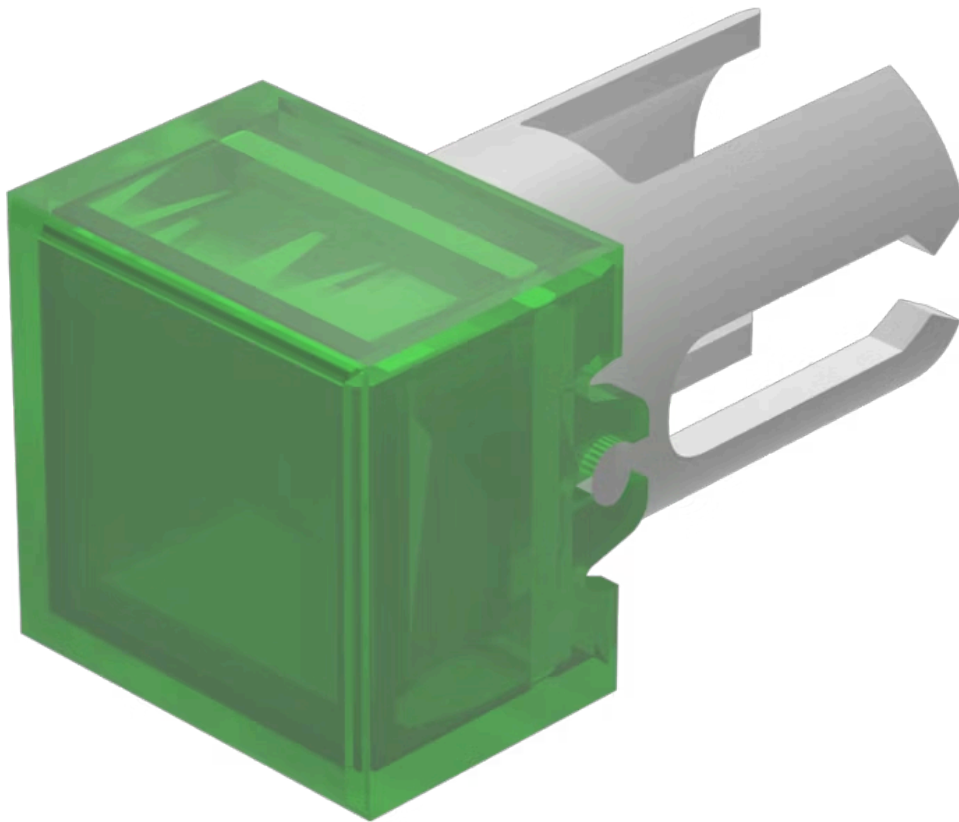

Lens

19-
952.5

Distribution by
DigiKey

DigiKey

<https://digikey.eao.com/component/19-952.5/en...>

Your product:

19-952.5 Lens

Loading ...

FRONT

Front form: Square

OPERATING-/INDICATION PART

Lens colour: Green

Lens material: Plastic

Lens illumination: Illuminated

Lens shape: Flush

Lens optics: transparent

MECHANICAL CHARACTERISTICS

Weight: 0.001 kg

CERTIFICATE

REACH: REACH compliant

RoHS: RoHS compliant

OTHER

Short Description: Lens, 7.3 mm x 7.3 mm, Illuminated, Green, Flush, Plastic

Dimension: 7.3 mm x 7.3 mm