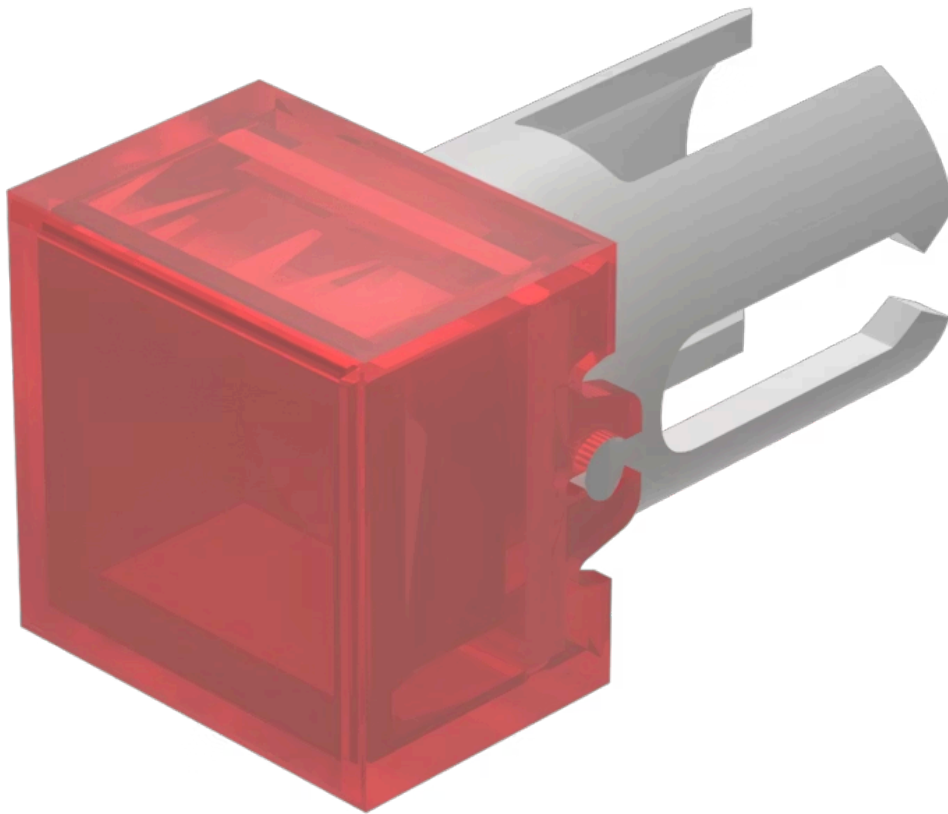

Lens

19-
952.2

Distribution by
DigiKey

DigiKey

<https://digikey.eao.com/component/19-952.2/en...>

Your product:

19-952.2 Lens

Loading ...

FRONT

Front form: Square

OPERATING-/INDICATION PART

Lens colour: Red

Lens material: Plastic

Lens illumination: Illuminated

Lens shape: Flush

Lens optics: transparent

MECHANICAL CHARACTERISTICS

Weight: 0.001 kg

CERTIFICATE

REACH: REACH compliant

RoHS: RoHS compliant

OTHER

Short Description: Lens, 7.3 mm x 7.3 mm, Illuminated, Red, Flush, Plastic

Dimension: 7.3 mm x 7.3 mm