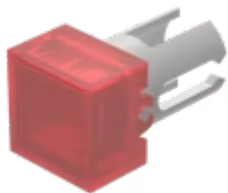

Lens

19-
952.2

Distribution by
DigiKey

DigiKey

<https://digikey.eao.com/component/19-952.2/en...>

Your product:

19-952.2 Lens

Loading ...

FRONT

Front form: Square

OPERATING-/INDICATION PART

Lens colour: Red

Lens material: Plastic

Lens illumination: Illuminated

Lens shape: Flush

Lens optics: transparent

MECHANICAL CHARACTERISTICS

Weight: 0.001 kg

CERTIFICATE

REACH: REACH compliant

RoHS: RoHS compliant

OTHER

Short Description: Lens, 7.3 mm x 7.3 mm, Illuminated, Red, Flush, Plastic

Dimension: 7.3 mm x 7.3 mm