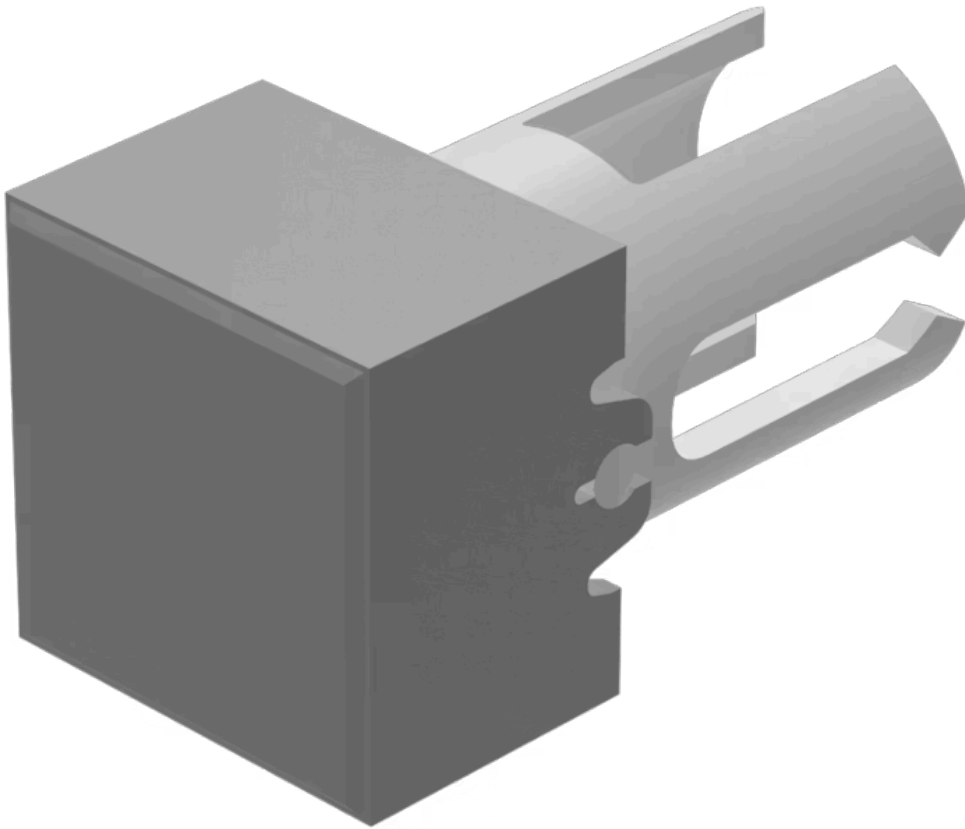

Lens

19-
951.8

Distribution by
DigiKey

DigiKey

<https://digikey.eao.com/component/19-951.8/en...>

Your product:

19-951.8 Lens

Loading ...

FRONT

Front form: Square

OPERATING-/INDICATION PART

Lens colour: Grey

Lens material: Plastic

Lens illumination: Non illuminated

Lens shape: Flush

Lens optics: opaque

MECHANICAL CHARACTERISTICS

Weight: 0.001 kg

CERTIFICATE

REACH: REACH compliant

RoHS: RoHS compliant

OTHER

Short Description: Lens, 7.3 mm x 7.3 mm, Non illuminated, Grey, Flush, Plastic

Dimension: 7.3 mm x 7.3 mm