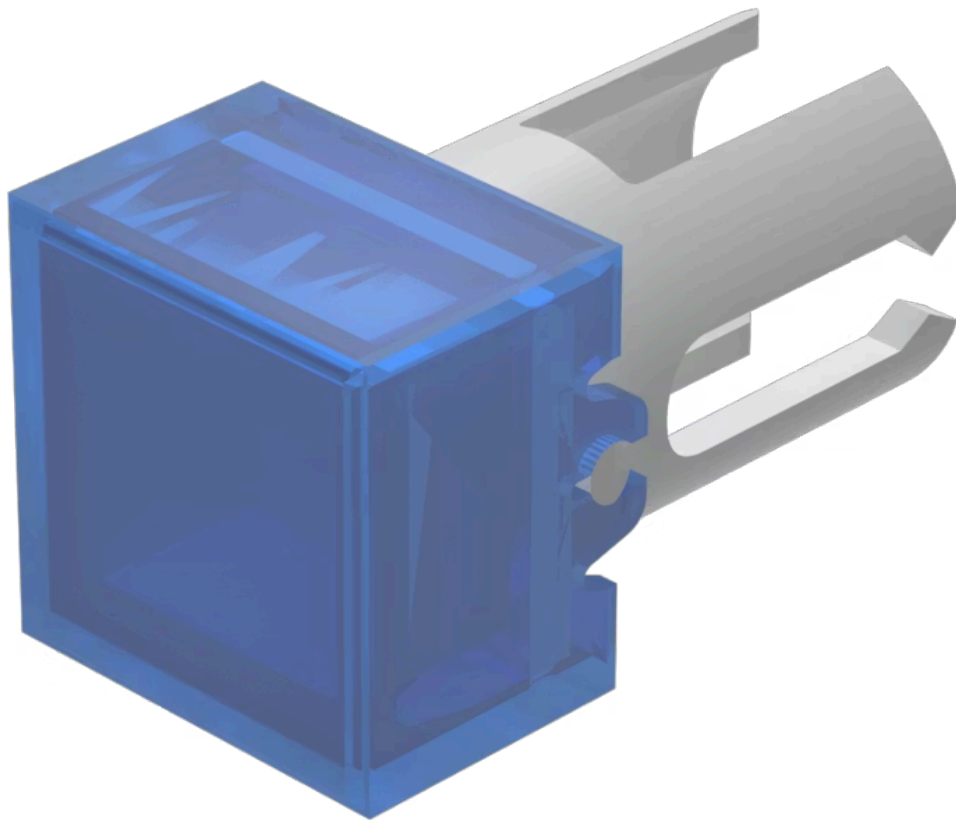

Lens

19-
951.6

Distribution by
DigiKey

DigiKey

<https://digikey.eao.com/component/19-951.6/en...>

Your product:

19-951.6 Lens

Loading ...

FRONT

Front form: Square

OPERATING-/INDICATION PART

Lens colour: Blue

Lens material: Plastic

Lens illumination: Illuminated

Lens shape: Flush

Lens optics: transparent

MECHANICAL CHARACTERISTICS

Weight: 0.001 kg

CERTIFICATE

REACH: REACH compliant

RoHS: RoHS compliant

OTHER

Short Description: Lens, 7.3 mm x 7.3 mm, Illuminated, Blue, Flush, Plastic

Dimension: 7.3 mm x 7.3 mm