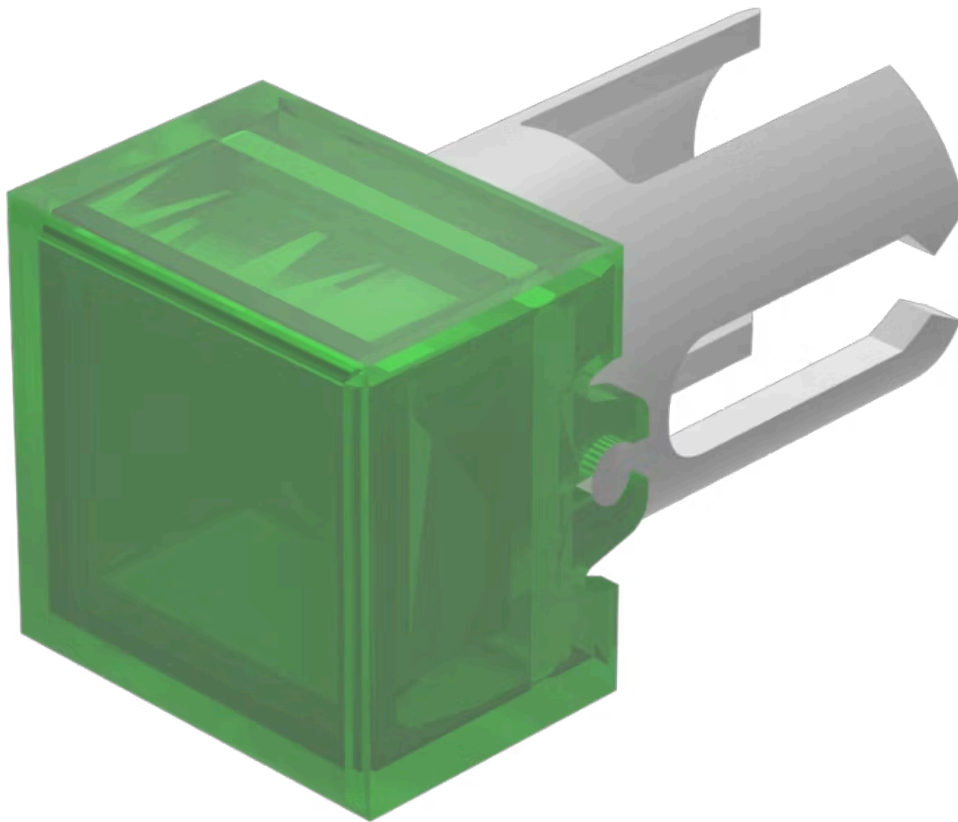

# Lens

19-  
951.5

Distribution by  
DigiKey

**DigiKey**

<https://digikey.eao.com/component/19-951.5/en...>

Your product:

---

### FRONT

**Front form:** Square

### OPERATING-/INDICATION PART

**Lens colour:** Green

**Lens material:** Plastic

**Lens illumination:** Illuminated

**Lens shape:** Flush

**Lens optics:** transparent

### OTHER

**Short Description:** Lens, 7.3 mm x 7.3 mm, Illuminated, Green, Flush, Plastic

**Dimension:** 7.3 mm x 7.3 mm

**Product attributes:** For film insert