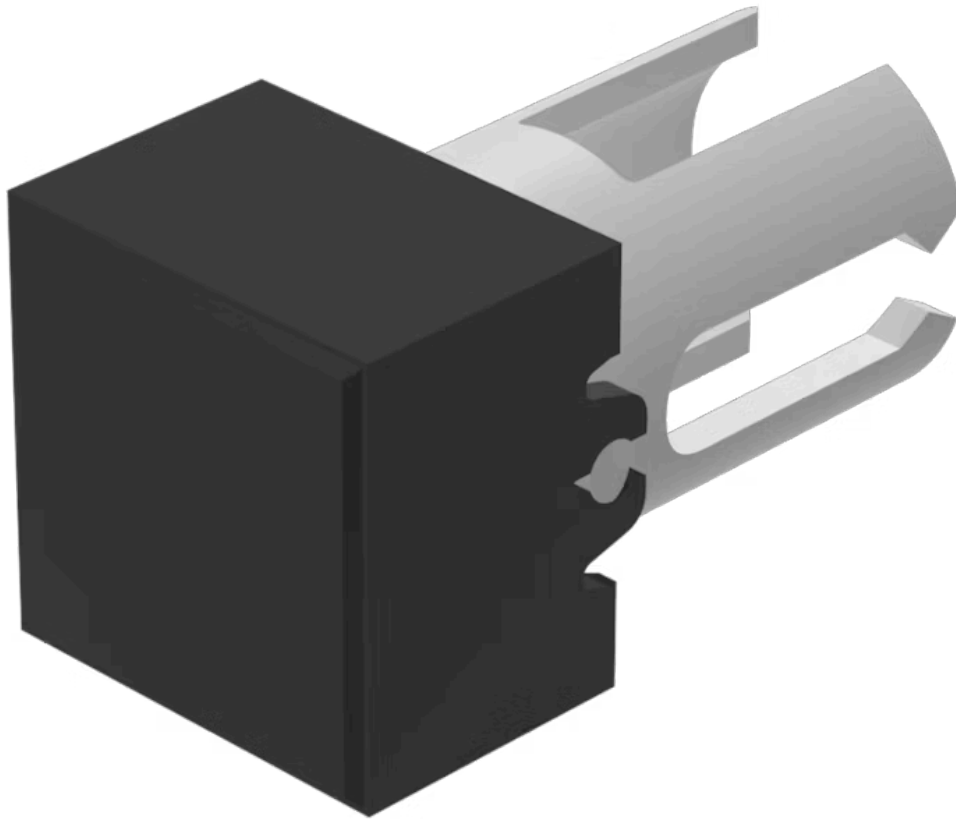

Lens

19-
951.0

Distribution by
DigiKey

DigiKey

<https://digikey.eao.com/component/19-951.0/en...>

Your product:

19-951.0 Lens

Loading ...

FRONT

Front form: Square

OPERATING-/INDICATION PART

Lens colour: Black

Lens material: Plastic

Lens illumination: Non illuminated

Lens shape: Flush

Lens optics: opaque

MECHANICAL CHARACTERISTICS

Weight: 0 kg

CERTIFICATE

REACH: REACH compliant

RoHS: RoHS compliant

OTHER

Short Description: Lens, 7.3 mm x 7.3 mm, Non illuminated, Black, Flush, Plastic

Dimension: 7.3 mm x 7.3 mm