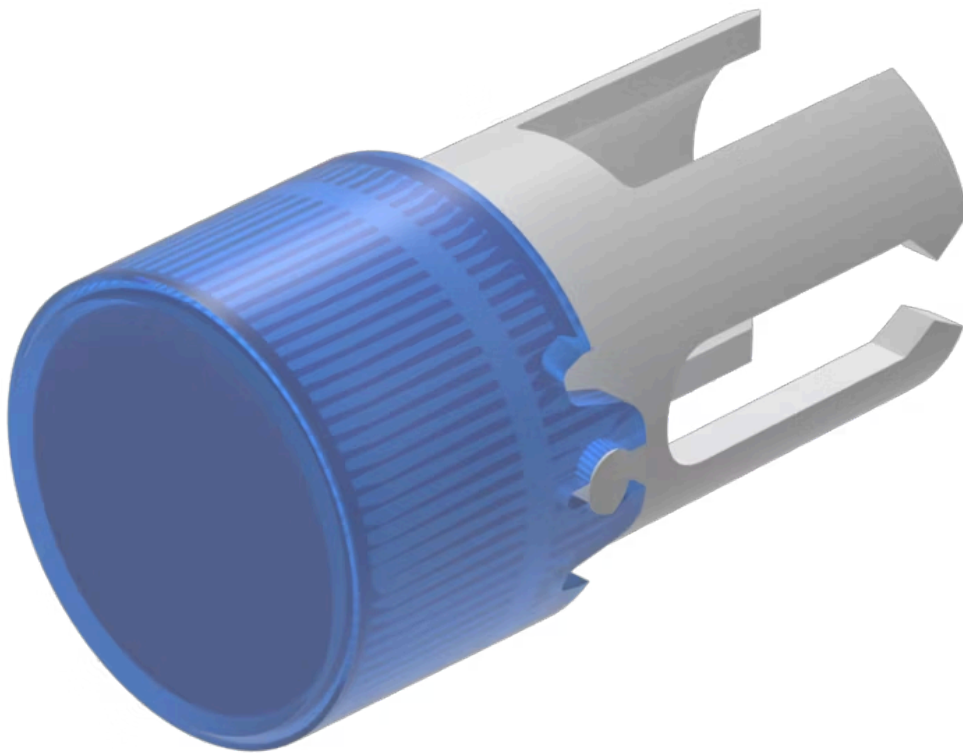

# Lens

19-  
932.6

Distribution by  
DigiKey

**DigiKey**

<https://digikey.eao.com/component/19-932.6/en...>

Your product:

---

### FRONT

**Front form:** Round

### OPERATING-/INDICATION PART

**Lens colour:** Blue

**Lens material:** Plastic

**Lens illumination:** Illuminated

**Lens shape:** Flush

**Lens optics:** transparent

### OTHER

**Short Description:** Lens, Ø 7.3 mm, Illuminated, Blue, Flush, Plastic

**Dimension:** Ø 7.3 mm

**Product attributes:** Not recommended for film insert