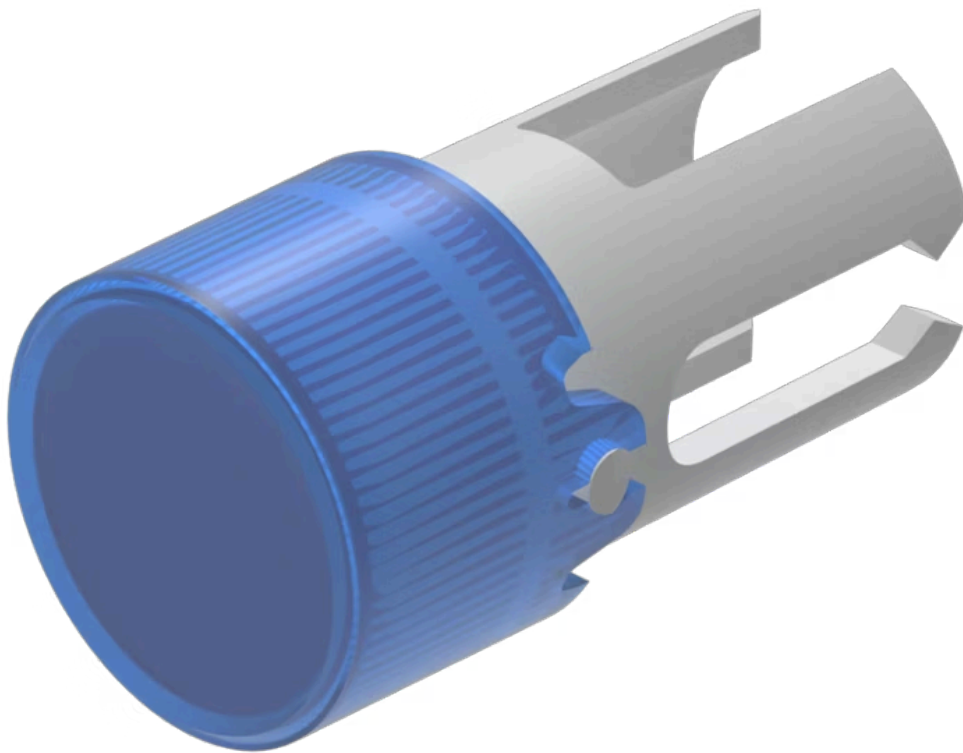

# Lens

19-  
932.6

Distribution by  
DigiKey

**DigiKey**

<https://digikey.eao.com/component/19-932.6/en...>

Your product:

---

## 19-932.6 Lens

### OPERATING-/INDICATION PART

**Lens colour:** Blue

**Lens material:** Plastic

**Lens illumination:** Illuminated

**Lens shape:** Flush

**Lens optics:** transparent

### OTHER

**Short Description:** Lens, Ø 7.3 mm, Illuminated, Blue, Flush, Plastic

**Dimension:** Ø 7.3 mm

**Product attributes:** Not recommended for film insert