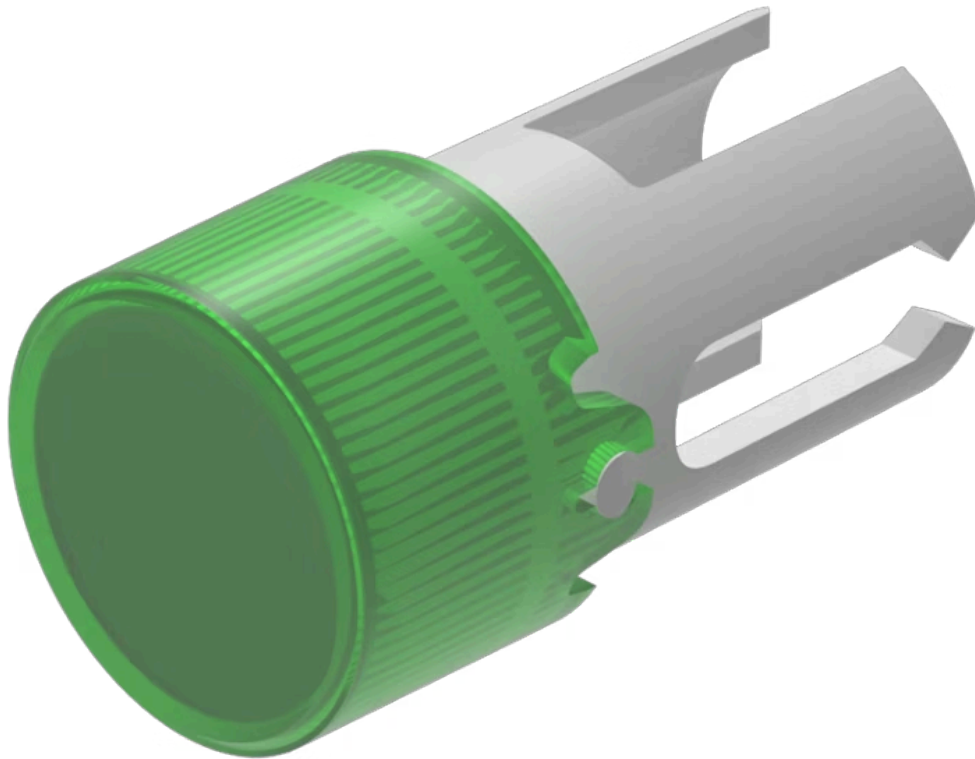

Lens

19-
932.5

Distribution by
DigiKey

DigiKey

<https://digikey.eao.com/component/19-932.5/en...>

Your product:

19-932.5 Lens

Loading ...

FRONT

Front form: Round

OPERATING-/INDICATION PART

Lens colour: Green

Lens material: Plastic

Lens illumination: Illuminated

Lens shape: Flush

Lens optics: transparent

MECHANICAL CHARACTERISTICS

Weight: 0 kg

CERTIFICATE

REACH: REACH compliant

RoHS: RoHS compliant

OTHER

Short Description: Lens, Ø 7.3 mm, Illuminated, Green, Flush, Plastic

Dimension: Ø 7.3 mm