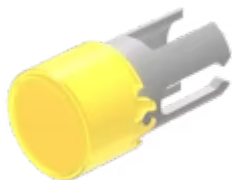

Lens

19-
932.4

Distribution by
DigiKey

DigiKey

<https://digikey.eao.com/component/19-932.4/en...>

Your product:

19-932.4 Lens

Loading ...

FRONT

Front form: Round

OPERATING-/INDICATION PART

Lens colour: Yellow

Lens material: Plastic

Lens illumination: Illuminated

Lens shape: Flush

Lens optics: transparent

MECHANICAL CHARACTERISTICS

Weight: 0.001 kg

CERTIFICATE

REACH: REACH compliant

RoHS: RoHS compliant

OTHER

Short Description: Lens, Ø 7.3 mm, Illuminated, Yellow, Flush, Plastic

Dimension: Ø 7.3 mm