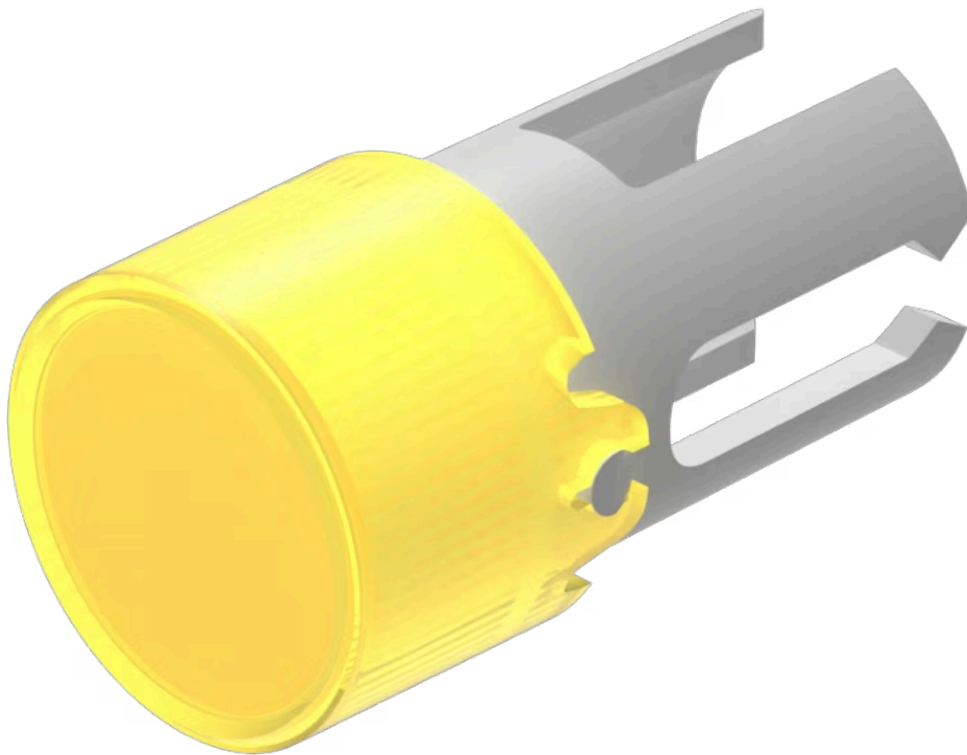

Lens

19-
932.4

Distribution by
DigiKey

DigiKey

<https://digikey.eao.com/component/19-932.4/en...>

Your product:

19-932.4 Lens

Loading ...

FRONT

Front form: Round

OPERATING-/INDICATION PART

Lens colour: Yellow

Lens material: Plastic

Lens illumination: Illuminated

Lens shape: Flush

Lens optics: transparent

MECHANICAL CHARACTERISTICS

Weight: 0.001 kg

CERTIFICATE

REACH: REACH compliant

RoHS: RoHS compliant

OTHER

Short Description: Lens, Ø 7.3 mm, Illuminated, Yellow, Flush, Plastic

Dimension: Ø 7.3 mm