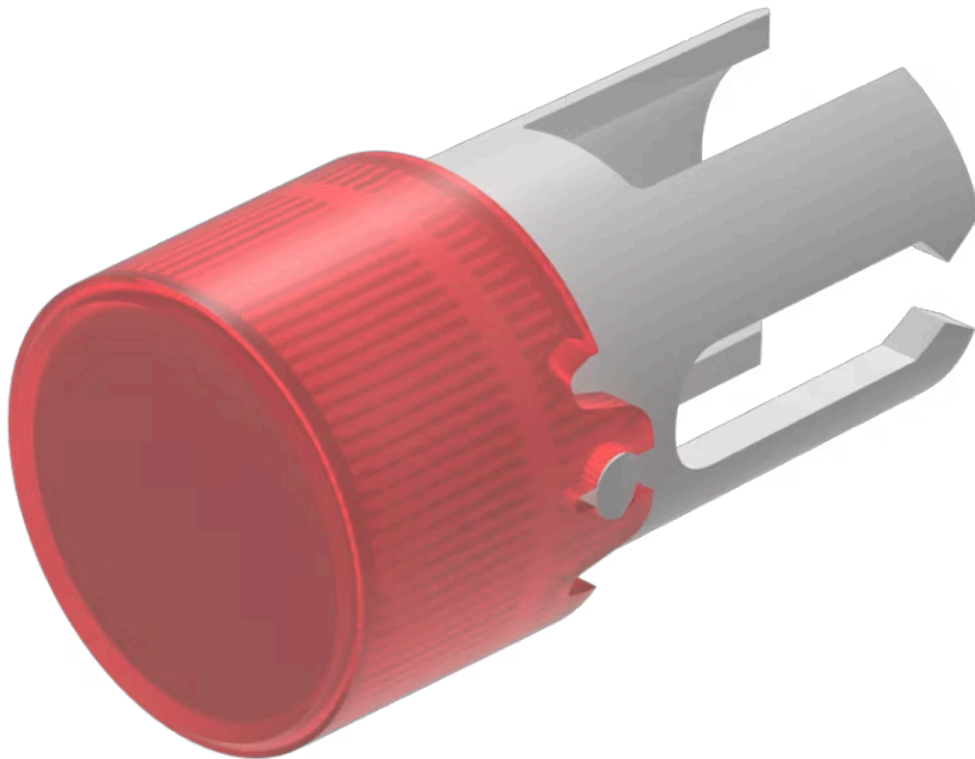

# Lens

19-  
932.2

Distribution by  
DigiKey

**DigiKey**

<https://digikey.eao.com/component/19-932.2/en...>

Your product:

---

### OPERATING-/INDICATION PART

**Lens colour:** Red

**Lens material:** Plastic

**Lens illumination:** Illuminated

**Lens shape:** Flush

**Lens optics:** transparent

### OTHER

**Short Description:** Lens, Ø 7.3 mm, Illuminated, Red, Flush, Plastic

**Dimension:** Ø 7.3 mm

**Product attributes:** Not recommended for film insert