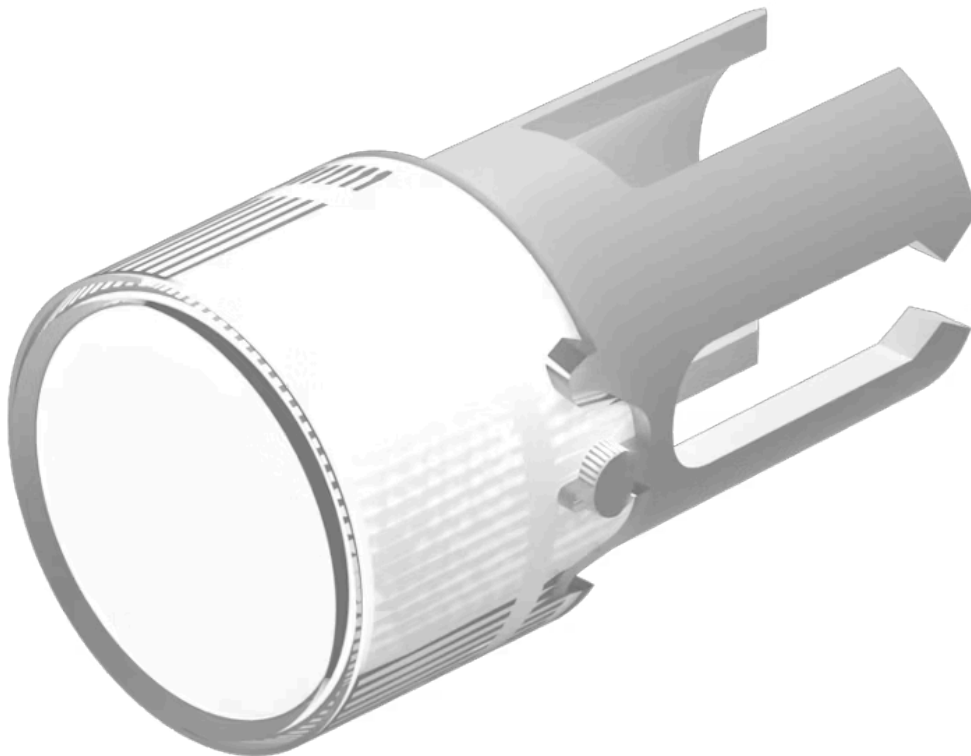

Lens

19-
931.9

Distribution by
DigiKey

DigiKey

<https://digikey.eao.com/component/19-931.9/en...>

Your product:

19-931.9 Lens

FRONT

Front form: Round

OPERATING-/INDICATION PART

Lens colour: White

Lens material: Plastic

Lens illumination: Illuminated

Lens shape: Flush

Lens optics: transparent

MECHANICAL CHARACTERISTICS

Weight: 0.001 kg

CERTIFICATE

REACH: REACH compliant

RoHS: RoHS compliant

OTHER

Short Description: Lens, Ø 7.3 mm, Illuminated, White, Flush, Plastic

Dimension: Ø 7.3 mm

Product attributes: For film insert