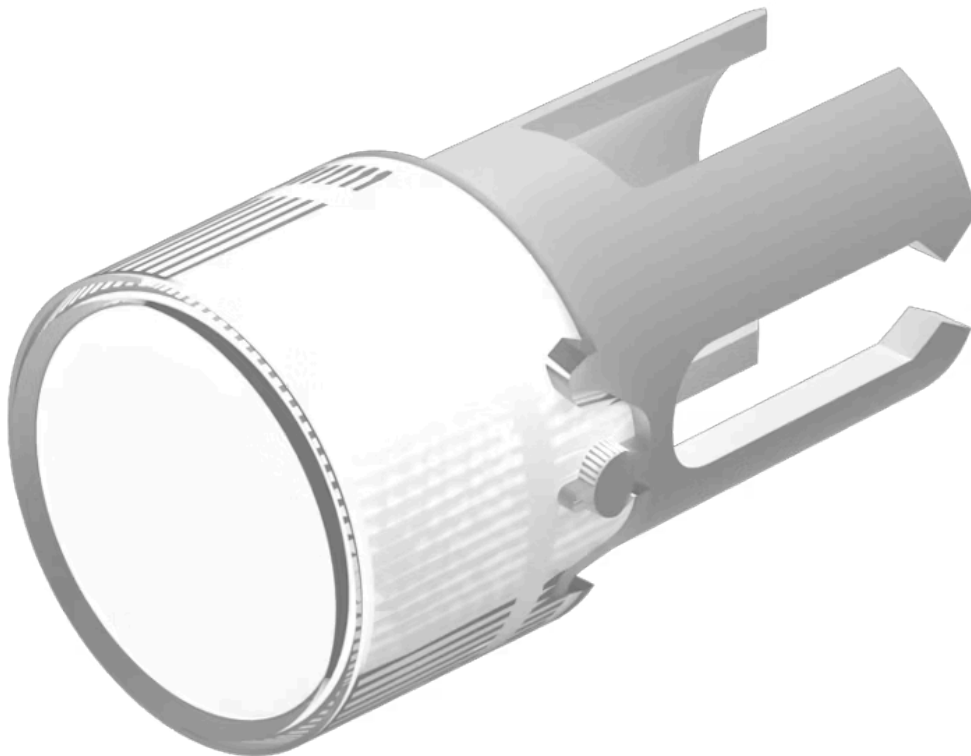

Lens

19-
931.9

Distribution by
DigiKey

DigiKey

<https://digikey.eao.com/component/19-931.9/en...>

Your product:

19-931.9 Lens

Loading ...

FRONT

Front form: Round

OPERATING-/INDICATION PART

Lens colour: White

Lens material: Plastic

Lens illumination: Illuminated

Lens shape: Flush

Lens optics: transparent

MECHANICAL CHARACTERISTICS

Weight: 0 kg

CERTIFICATE

REACH: REACH compliant

RoHS: RoHS compliant

OTHER

Short Description: Lens, Ø 7.3 mm, Illuminated, White, Flush, Plastic

Dimension: Ø 7.3 mm

Product attributes: For film insert