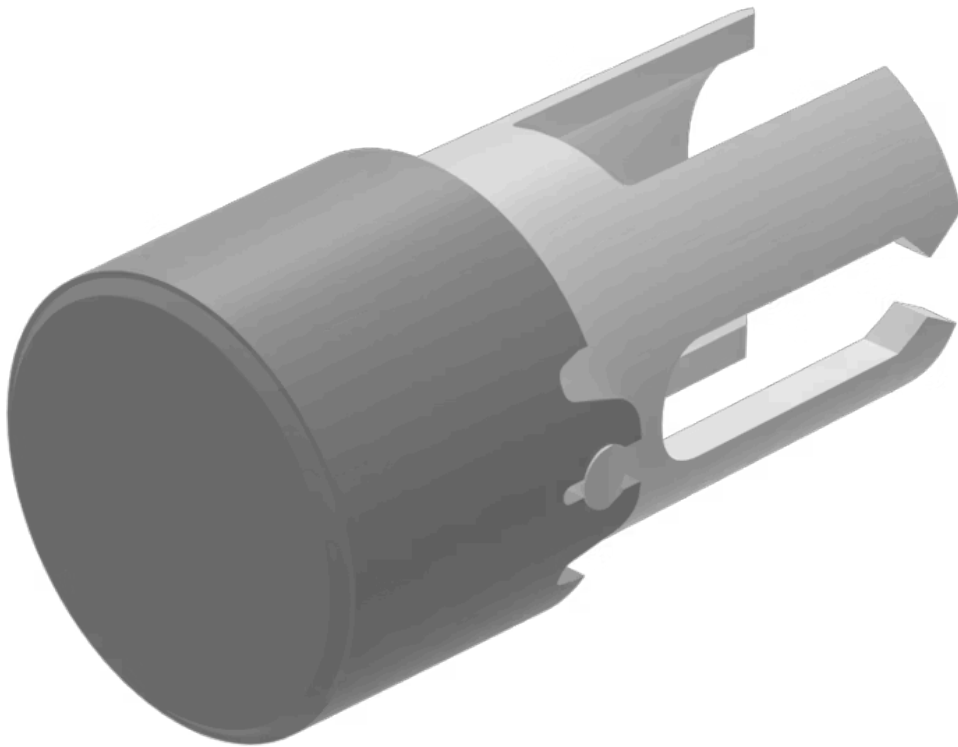

Lens

19-
931.8

Distribution by
DigiKey

DigiKey

<https://digikey.eao.com/component/19-931.8/en...>

Your product:

19-931.8 Lens

Loading ...

FRONT

Front form: Round

OPERATING-/INDICATION PART

Lens colour: Grey

Lens material: Plastic

Lens illumination: Non illuminated

Lens shape: Flush

Lens optics: opaque

MECHANICAL CHARACTERISTICS

Weight: 0.001 kg

CERTIFICATE

REACH: REACH compliant

RoHS: RoHS compliant

OTHER

Short Description: Lens, Ø 7.3 mm, Non illuminated, Grey, Flush, Plastic

Dimension: Ø 7.3 mm