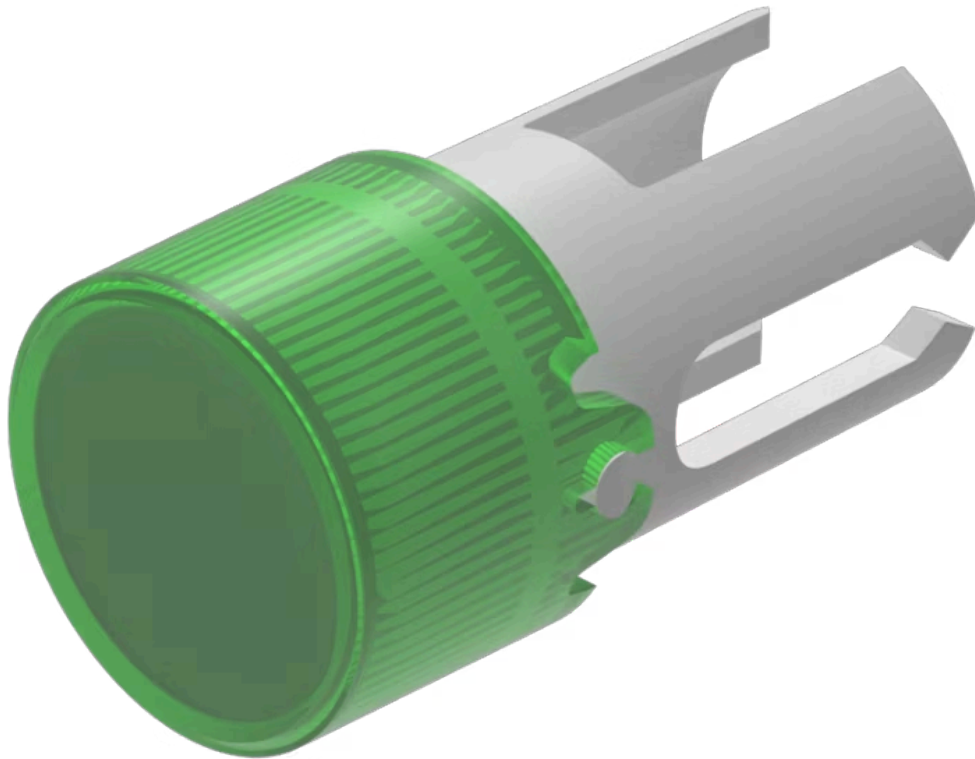

# Lens

19-  
931.5

Distribution by  
DigiKey

**DigiKey**

<https://digikey.eao.com/component/19-931.5/en...>

Your product:

---

### FRONT

**Front form:** Round

### OPERATING-/INDICATION PART

**Lens colour:** Green

**Lens material:** Plastic

**Lens illumination:** Illuminated

**Lens shape:** Flush

**Lens optics:** transparent

### OTHER

**Short Description:** Lens, Ø 7.3 mm, Illuminated, Green, Flush, Plastic

**Dimension:** Ø 7.3 mm

**Product attributes:** For film insert