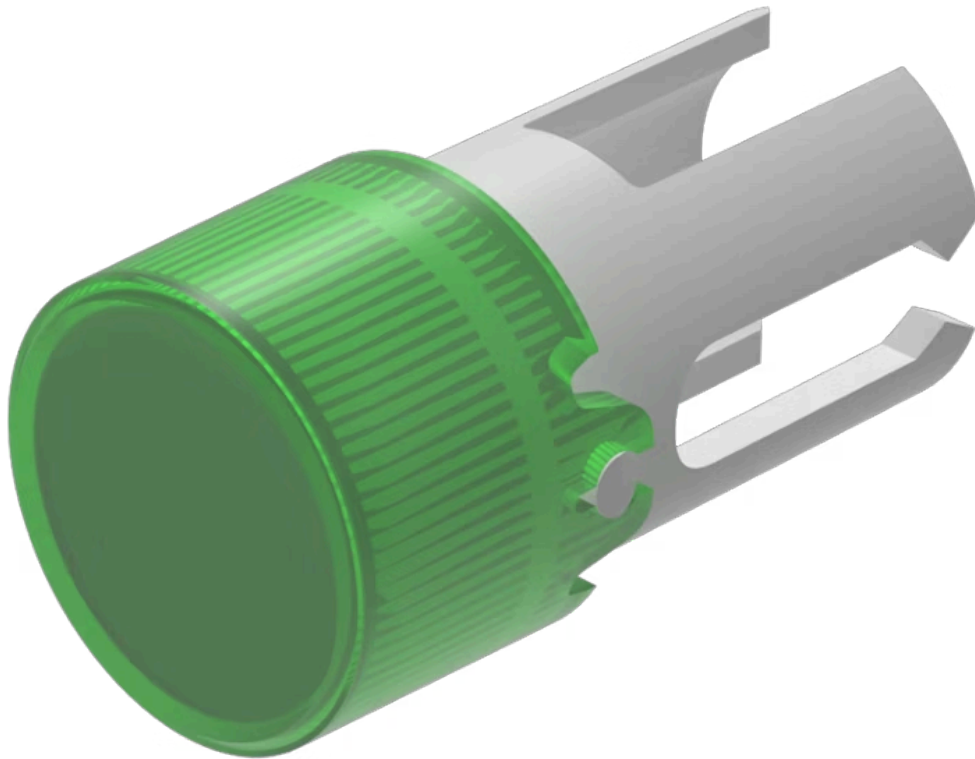

Lens

19-
931.5

Distribution by
DigiKey

DigiKey

<https://digikey.eao.com/component/19-931.5/en...>

Your product:

19-931.5 Lens

Loading ...

FRONT

Front form: Round

OPERATING-/INDICATION PART

Lens colour: Green

Lens material: Plastic

Lens illumination: Illuminated

Lens shape: Flush

Lens optics: transparent

MECHANICAL CHARACTERISTICS

Weight: 0 kg

CERTIFICATE

REACH: REACH compliant

RoHS: RoHS compliant

OTHER

Short Description: Lens, Ø 7.3 mm, Illuminated, Green, Flush, Plastic

Dimension: Ø 7.3 mm

Product attributes: For film insert