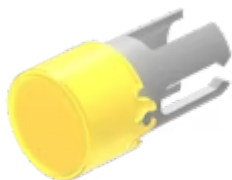

Lens

19-
931.4

Distribution by
DigiKey

DigiKey

<https://digikey.eao.com/component/19-931.4/en...>

Your product:

19-931.4 Lens

Loading ...

FRONT

Front form: Round

OPERATING-/INDICATION PART

Lens colour: Yellow

Lens material: Plastic

Lens illumination: Illuminated

Lens shape: Flush

Lens optics: transparent

MECHANICAL CHARACTERISTICS

Weight: 0 kg

CERTIFICATE

REACH: REACH compliant

RoHS: RoHS compliant

OTHER

Short Description: Lens, Ø 7.3 mm, Illuminated, Yellow, Flush, Plastic

Dimension: Ø 7.3 mm