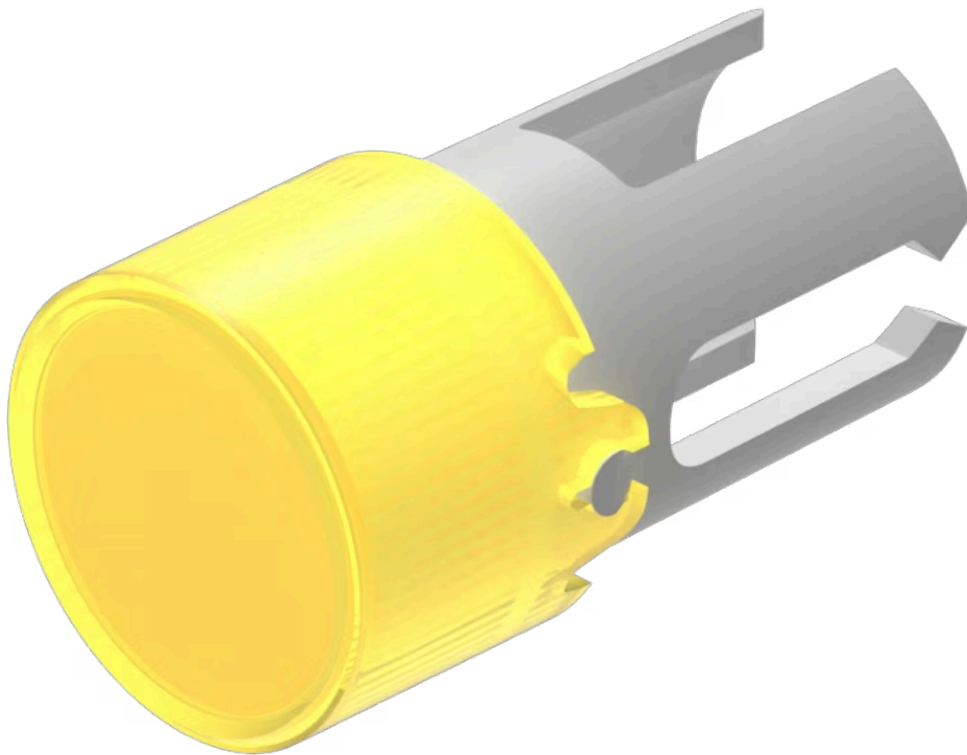

Lens

19-
931.4

Distribution by
DigiKey

DigiKey

<https://digikey.eao.com/component/19-931.4/en...>

Your product:

19-931.4 Lens

Loading ...

FRONT

Front form: Round

OPERATING-/INDICATION PART

Lens colour: Yellow

Lens material: Plastic

Lens illumination: Illuminated

Lens shape: Flush

Lens optics: transparent

MECHANICAL CHARACTERISTICS

Weight: 0 kg

CERTIFICATE

REACH: REACH compliant

RoHS: RoHS compliant

OTHER

Short Description: Lens, Ø 7.3 mm, Illuminated, Yellow, Flush, Plastic

Dimension: Ø 7.3 mm

Product attributes: For film insert