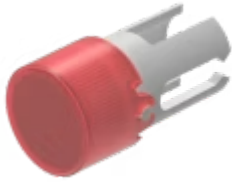

Lens

19-
931.2

Distribution by
DigiKey

DigiKey

<https://digikey.eao.com/component/19-931.2/en...>

Your product:

19-931.2 Lens

Loading ...

FRONT

Front form: Round

OPERATING-/INDICATION PART

Lens colour: Red

Lens material: Plastic

Lens illumination: Illuminated

Lens shape: Flush

Lens optics: transparent

MECHANICAL CHARACTERISTICS

Weight: 0 kg

CERTIFICATE

REACH: REACH compliant

RoHS: RoHS compliant

OTHER

Short Description: Lens, Ø 7.3 mm, Illuminated, Red, Flush, Plastic

Dimension: Ø 7.3 mm