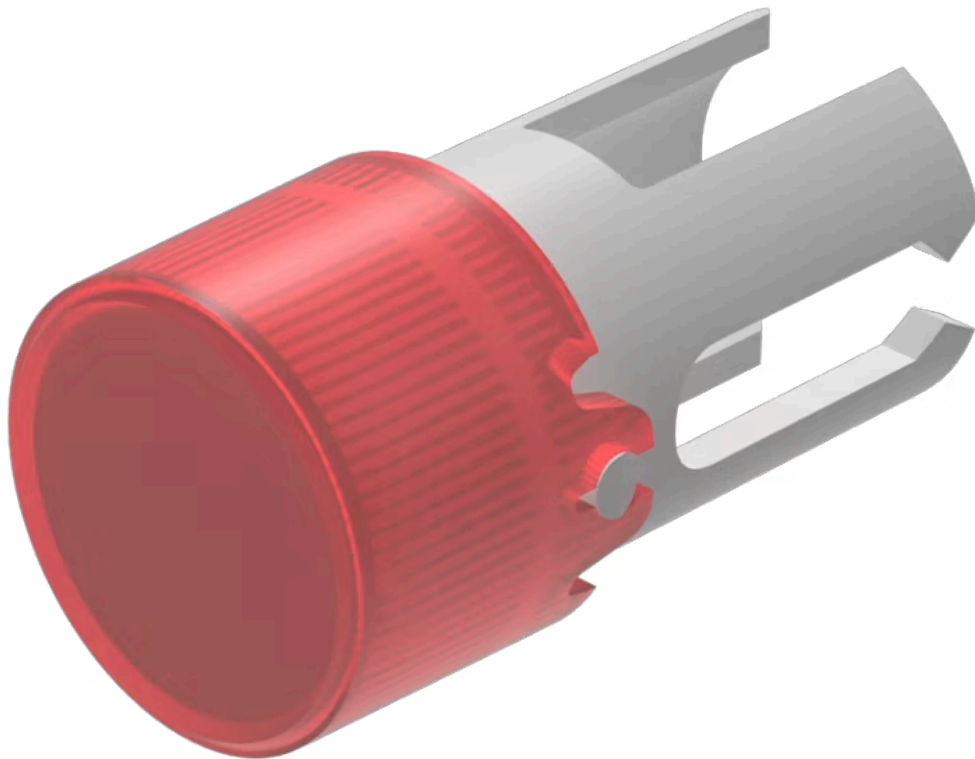

Lens

19-
931.2

Distribution by
DigiKey

DigiKey

<https://digikey.eao.com/component/19-931.2/en...>

Your product:

19-931.2 Lens

Loading . .

FRONT

Front form: Round

OPERATING-/INDICATION PART

Lens colour: Red

Lens material: Plastic

Lens illumination: Illuminated

Lens shape: Flush

Lens optics: transparent

MECHANICAL CHARACTERISTICS

Weight: 0 kg

CERTIFICATE

REACH: REACH compliant

RoHS: RoHS compliant

OTHER

Short Description: Lens, Ø 7.3 mm, Illuminated, Red, Flush, Plastic

Dimension: Ø 7.3 mm

Product attributes: For film insert