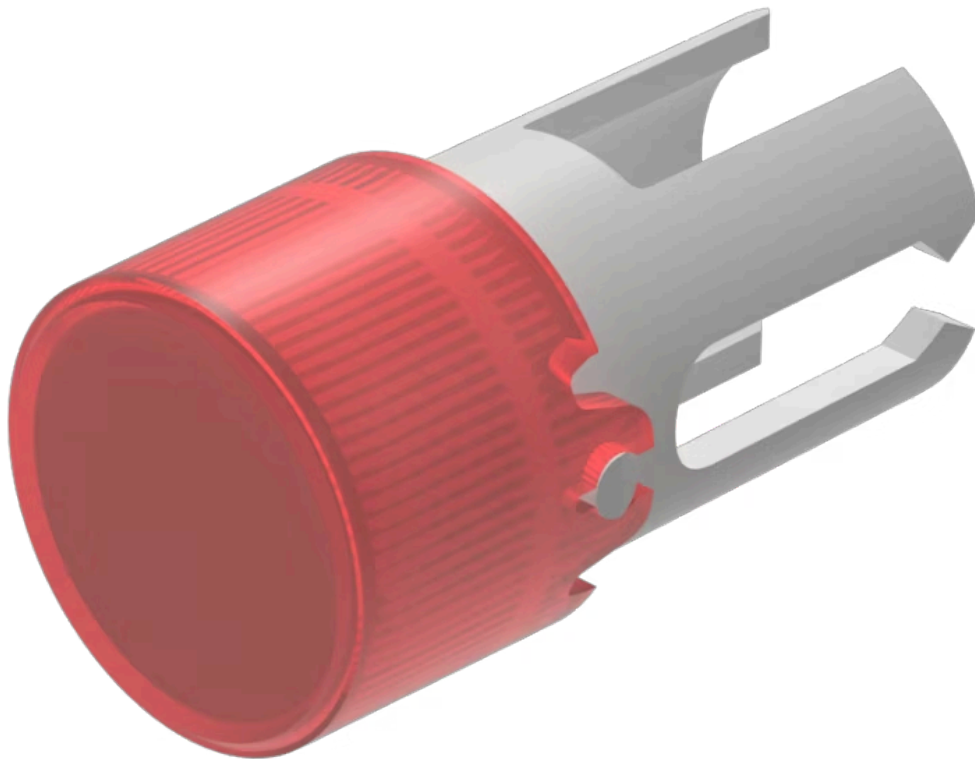

Lens

19-
931.2

Distribution by
DigiKey

DigiKey

<https://digikey.eao.com/component/19-931.2/en...>

Your product:

19-931.2 Lens

Loading ...

FRONT

Front form: Round

OPERATING-/INDICATION PART

Lens colour: Red

Lens material: Plastic

Lens illumination: Illuminated

Lens shape: Flush

Lens optics: transparent

MECHANICAL CHARACTERISTICS

Weight: 0 kg

CERTIFICATE

REACH: REACH compliant

RoHS: RoHS compliant

OTHER

Short Description: Lens, Ø 7.3 mm, Illuminated, Red, Flush, Plastic

Dimension: Ø 7.3 mm

Product attributes: For film insert