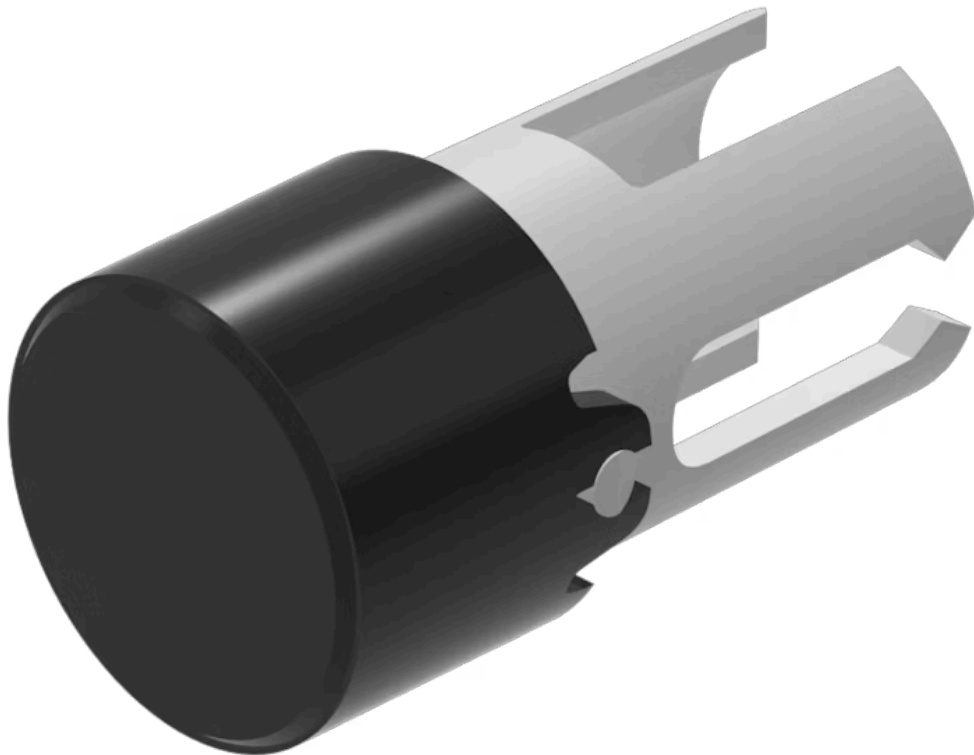

# Lens

19-  
931.0

Distribution by  
DigiKey

**DigiKey**

<https://digikey.eao.com/component/19-931.0/en...>

Your product:

---

### OPERATING-/INDICATION PART

**Lens colour:** Black

**Lens material:** Plastic

**Lens illumination:** Non illuminated

**Lens shape:** Flush

**Lens optics:** opaque

### OTHER

**Short Description:** Lens, Ø 7.3 mm, Non illuminated, Black, Flush, Plastic

**Dimension:** Ø 7.3 mm