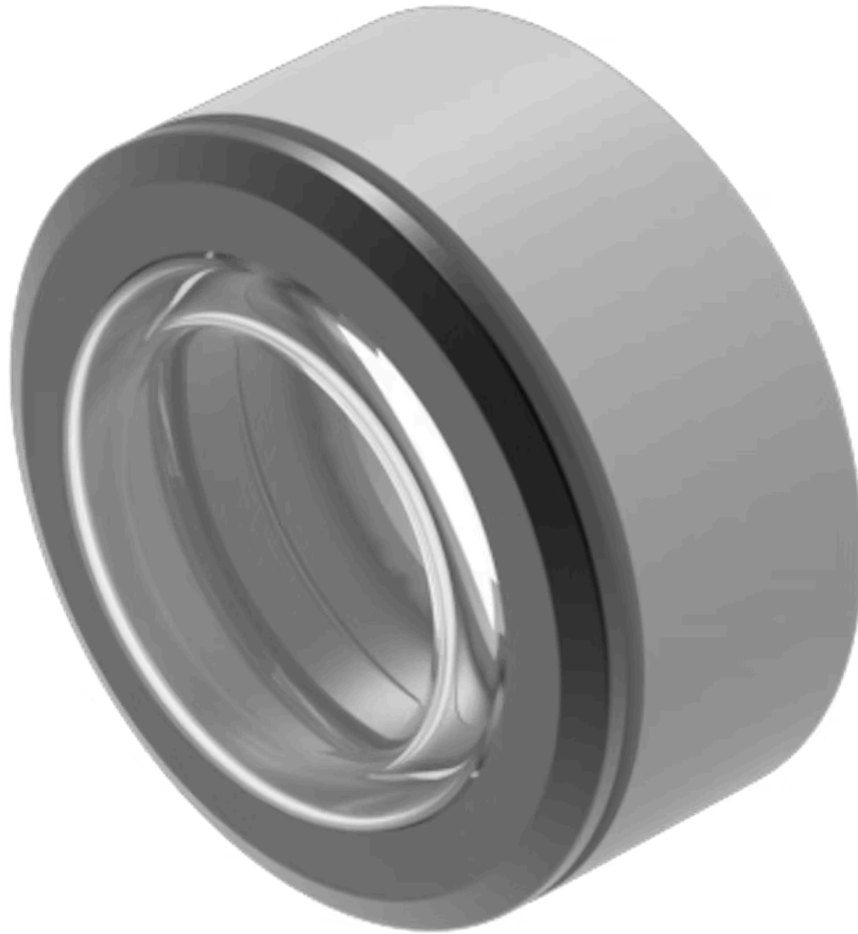

Front bezel

14-955.4

Distribution by
DigiKey

DigiKey

<https://digikey.eao.com/p/14-955.4>

Your product:

14-955.4 Front bezel

FRONT

Front bezel material:	Aluminium
Front bezel colour:	Black
Front bezel type:	With transparent silicone membrane

MOUNTING

Mounting cut-out:	Ø 30.5 mm
--------------------------	-----------

MECHANICAL CHARACTERISTIC

Weight:	0.015 kg
----------------	----------

OTHER

Housing material:	Plastic
Hints:	Front bezel to be mounted with a torque of 0.4 Nm onto actuator, Before assembling remove the flat gasket of the switch, The colour of anodised aluminium parts can vary due to technical production reasons
Dimension:	Ø 35 mm
Housing colour:	Black
Short Description:	Front bezel, Black, Aluminium
Mounting cut-outs:	