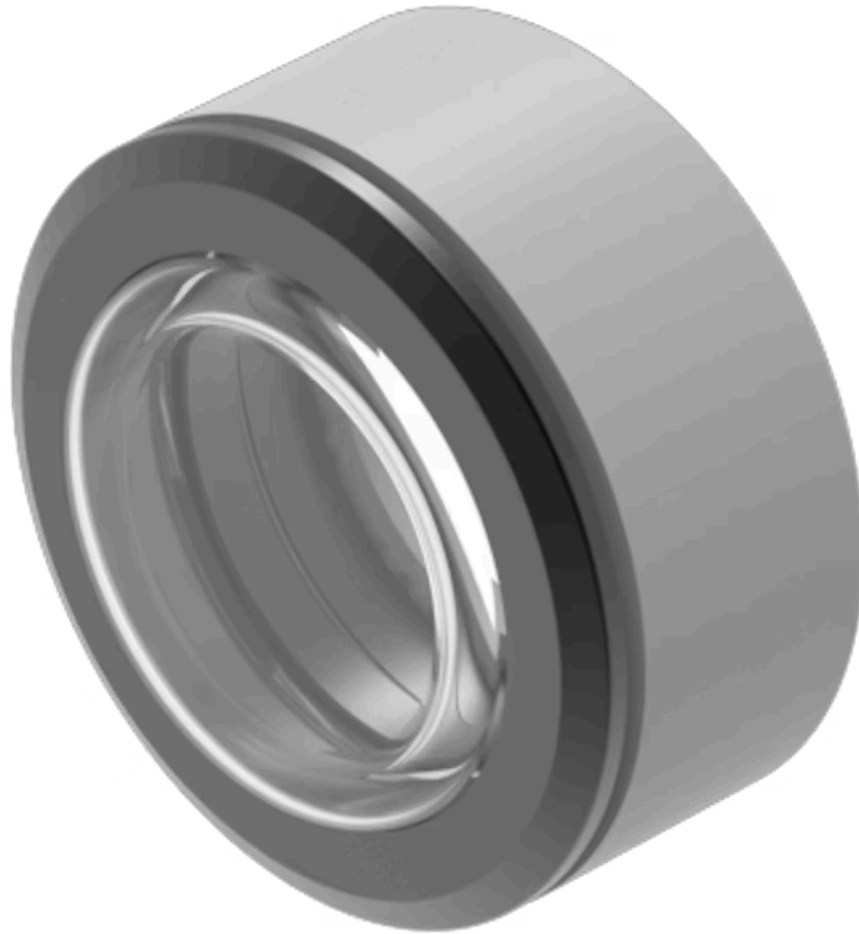

Front bezel

14-955.4

Distribution by
DigiKey

DigiKey

<https://digikey.eao.com/component/14-955.4/en...>

Your product:

14-955.4 Front bezel

Loading ...

FRONT

Front dimension:	Ø 35 mm
Front form:	Round
Front bezel colour:	Black
Front bezel material:	Aluminium
Front bezel type:	With transparent silicone membrane

MOUNTING

Mounting cut-out:	Ø 30.5 mm
Mounting type:	Panel mounting

MECHANICAL CHARACTERISTICS

Weight:	0.015 kg
----------------	----------

CERTIFICATE

REACH:	REACH compliant
RoHS:	RoHS compliant

OTHER

Short Description:	Front bezel, Ø 35 mm, Black, Aluminium
Dimension:	Ø 35 mm
Housing colour:	Black
Housing material:	Plastic

Product attributes:

With transparent silicone membrane

Hints:

Front bezel to be mounted with a torque of 0.4 Nm onto actuator
Before assembling remove the flat gasket of the switch
The colour of anodised aluminium parts can vary due to technical production reasons