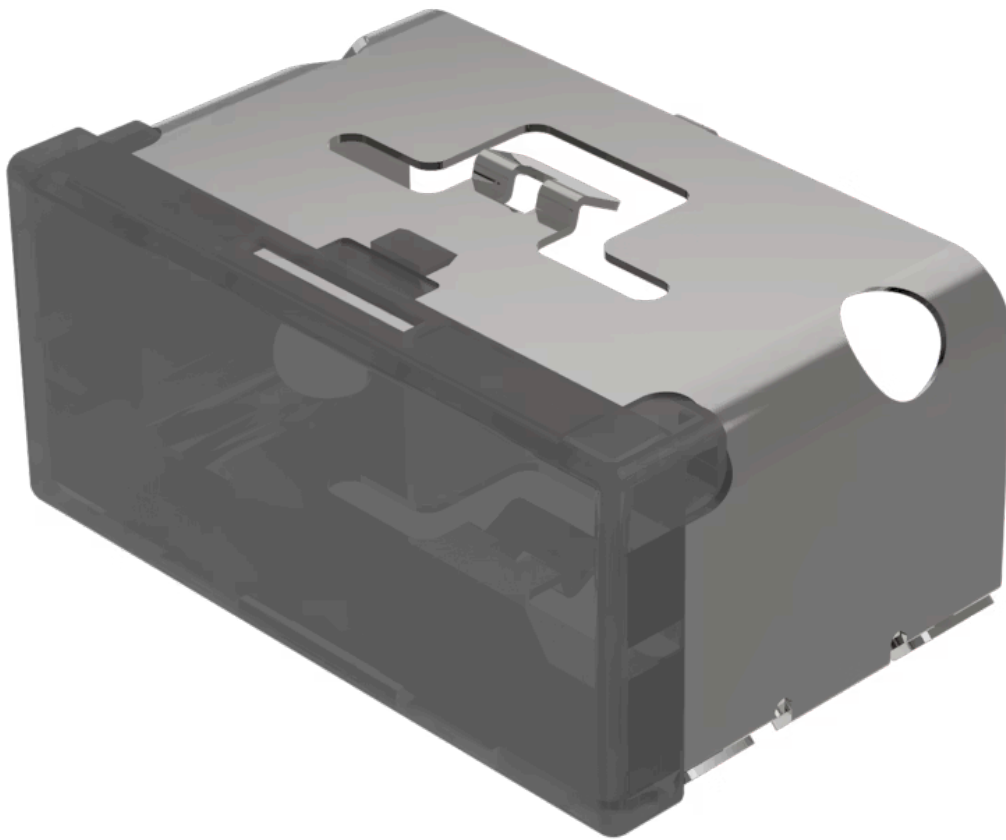

Lens

03-
947.1

Distribution by
DigiKey

DigiKey

<https://digikey.eao.com/component/03-947.1/en...>

Your product:

03-947.1 Lens

Loading ...

PRODUCT RANGE

Product Status: Not Recommended for new design

FRONT

Front form: Rectangular

OPERATING-/INDICATION PART

Lens colour: Smokey black

Lens material: Plastic

Lens illumination: Illuminated

Lens shape: Flush

Lens optics: transparent

MECHANICAL CHARACTERISTICS

Weight: 0.008 kg

CERTIFICATE

REACH: REACH compliant

RoHS: RoHS compliant

OTHER

Short Description: Lens, 18 mm x 38 mm, Illuminated, Smokey black, Flush, Plastic

Dimension: 18 mm x 38 mm

Product attributes:

With black rim (prevents lateral light escape), use holder for film insert