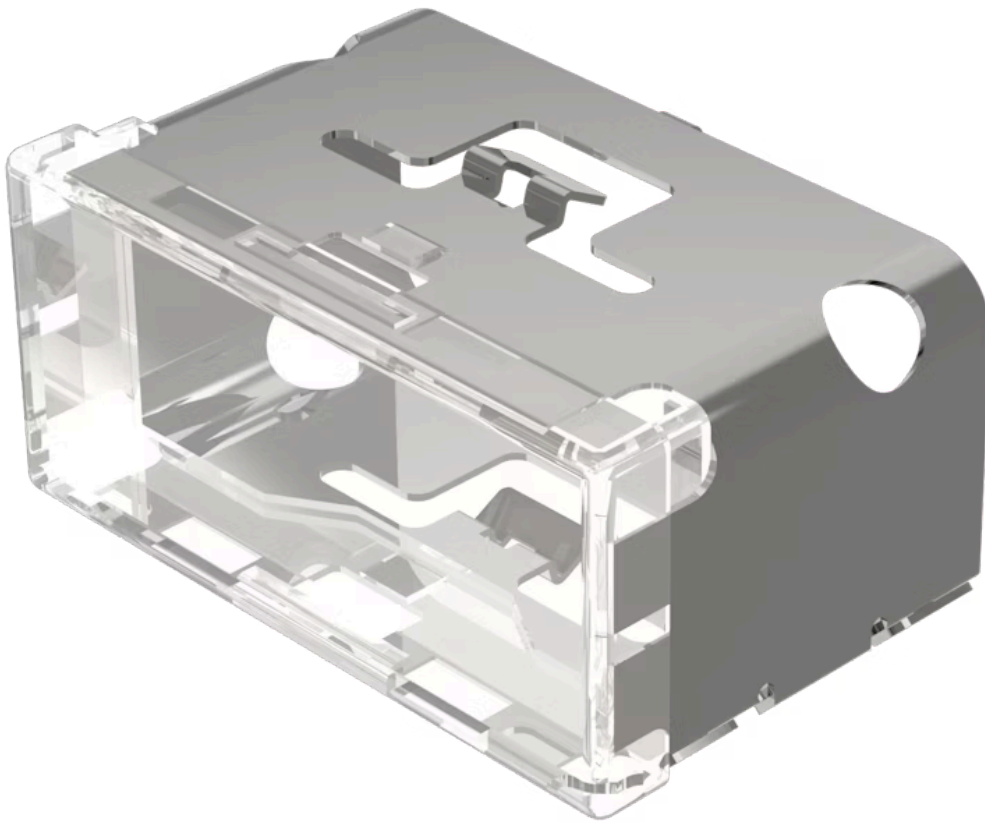

Lens

03-
946.7

Distribution by
DigiKey

DigiKey

<https://digikey.eao.com/component/03-946.7/en...>

Your product:

03-946.7 Lens

Loading ...

PRODUCT RANGE

Product Status: Not Recommended for new design

FRONT

Front form: Rectangular

OPERATING-/INDICATION PART

Lens colour: Colourless

Lens material: Plastic

Lens illumination: Illuminated

Lens shape: Flush

Lens optics: transparent

MECHANICAL CHARACTERISTICS

Weight: 0.009 kg

CERTIFICATE

REACH: REACH compliant

RoHS: RoHS compliant

OTHER

Short Description: Lens, 18 mm x 38 mm, Illuminated, Colourless, Flush, Plastic

Dimension: 18 mm x 38 mm

Product attributes:

With black rim (prevents lateral light escape), use holder for film insert