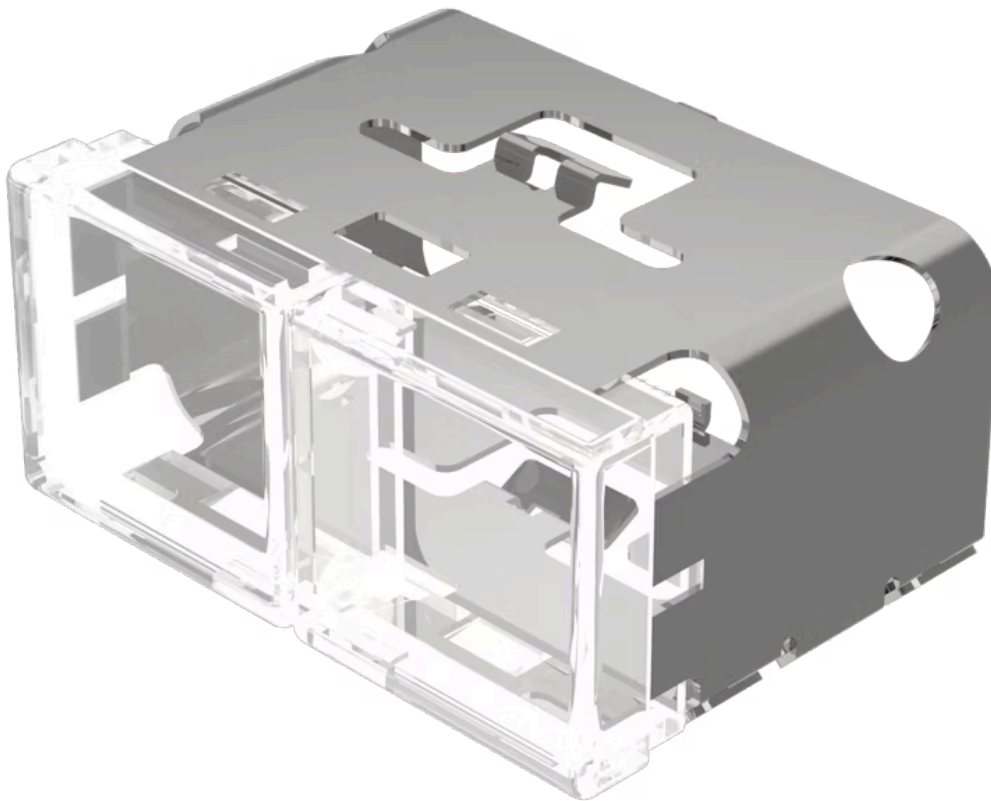

Lens

03-
942.7/7

Distribution by
DigiKey

DigiKey

<https://digikey.eao.com/component/03-942.7/7/...>

Your product:

03-942.7/7

Lens

Loading ...

PRODUCT RANGE

Product Status: Not Recommended for new design

FRONT

Front form: Rectangular

OPERATING-/INDICATION PART

Lens colour: Colourless-colourless

Lens material: Plastic

Lens illumination: Illuminated

Lens shape: Flush

Lens optics: transparent

MECHANICAL CHARACTERISTICS

Weight: 0.01 kg

CERTIFICATE

REACH: REACH compliant

RoHS: RoHS compliant

OTHER

Short Description: Lens, 18 mm x 38 mm, Illuminated, Colourless-colourless, Flush, Plastic

Dimension: 18 mm x 38 mm

Product attributes:

With light barrier, not suitable for film insert