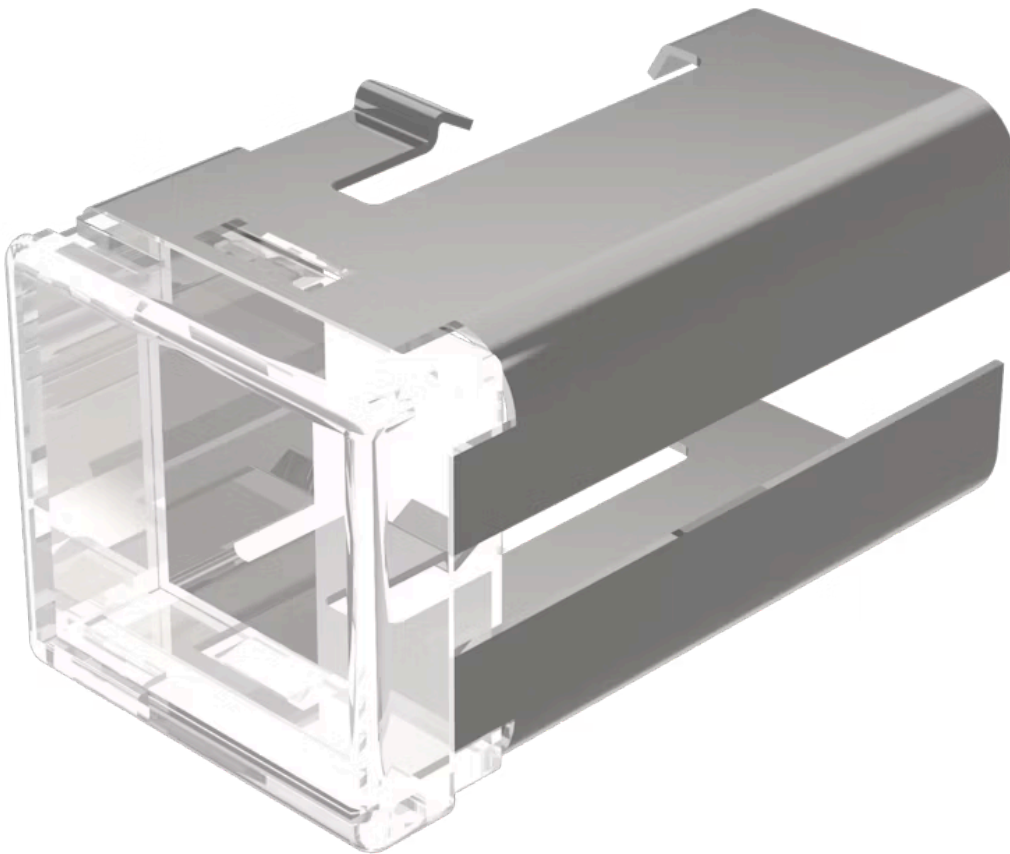

Lens

03-
921.9

Distribution by
DigiKey

DigiKey

<https://digikey.eao.com/component/03-921.9/en...>

Your product:

03-921.9

Lens

Loading ...

PRODUCT RANGE

Product Status: Not Recommended for new design

FRONT

Front form: Rectangular

OPERATING-/INDICATION PART

Lens colour: White

Lens material: Plastic

Lens illumination: Illuminated

Lens shape: Flush

Lens optics: translucent

MECHANICAL CHARACTERISTICS

Weight: 0.004 kg

CERTIFICATE

REACH: REACH compliant

RoHS: RoHS compliant

OTHER

Short Description: Lens, 18 mm x 19 mm, Illuminated, White, Flush, Plastic

Dimension: 18 mm x 19 mm

Product attributes:

Not recommended for film insert

Hints:

Order two lenses