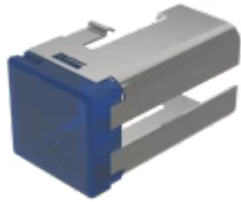

# Lens

03-  
921.6

Distribution by  
DigiKey

**DigiKey**

<https://digikey.eao.com/component/03-921.6/en...>

Your product:

---

03-921.6

#### OPERATING-/INDICATION PART

**Lens colour:** Blue

**Lens material:** Plastic

**Lens illumination:** Illuminated

**Lens shape:** Flush

**Lens optics:** translucent

#### OTHER

**Short Description:** Lens, 18 mm x 19 mm, Illuminated, Blue, Flush, Plastic

**Dimension:** 18 mm x 19 mm

**Product attributes:**

Not recommended for film insert

**Hints:**

Order two lenses