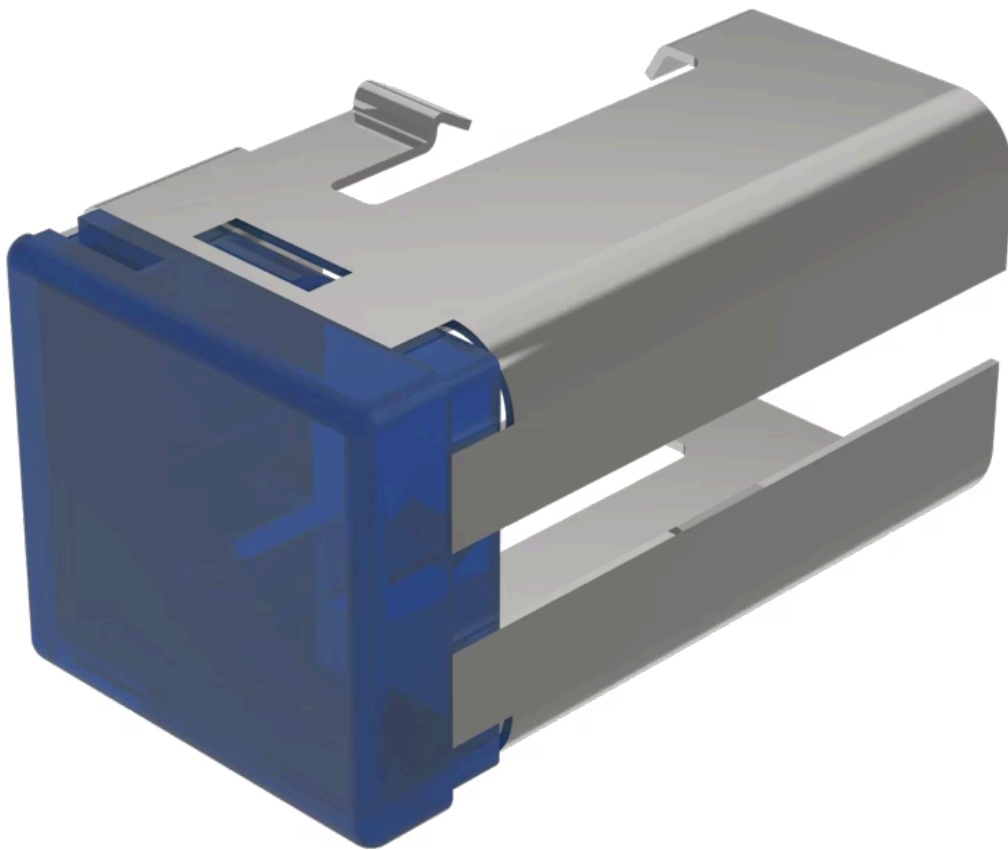

# Lens

03-  
921.6

Distribution by  
DigiKey

**DigiKey**

<https://digikey.eao.com/component/03-921.6/en...>

Your product:

---

03-921.6

#### OPERATING-/INDICATION PART

**Lens colour:** Blue

**Lens material:** Plastic

**Lens illumination:** Illuminated

**Lens shape:** Flush

**Lens optics:** translucent

#### OTHER

**Short Description:** Lens, 18 mm x 19 mm, Illuminated, Blue, Flush, Plastic

**Dimension:** 18 mm x 19 mm

**Product attributes:**

Not recommended for film insert

**Hints:**

Order two lenses