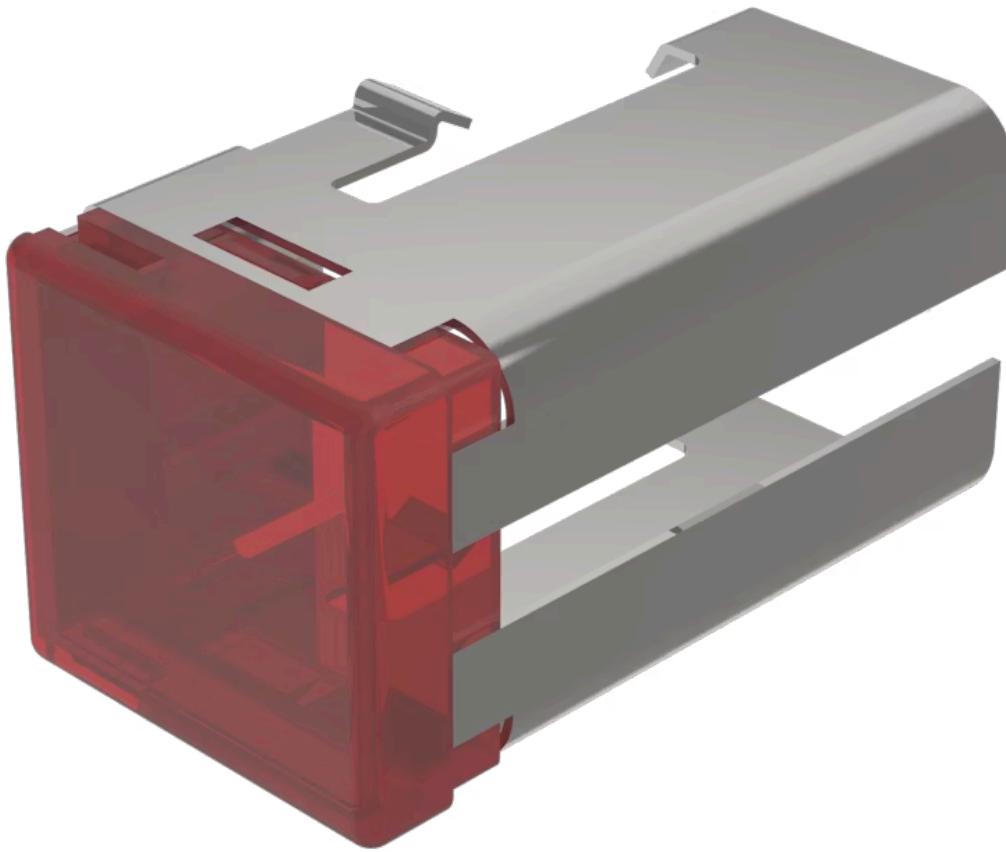

Lens

03-
921.2

Distribution by
DigiKey

DigiKey

<https://digikey.eao.com/component/03-921.2/en...>

Your product:

03-921.2 Lens

Loading ...

PRODUCT RANGE

Product Status: Not Recommended for new design

FRONT

Front form: Rectangular

OPERATING-/INDICATION PART

Lens colour: Red

Lens material: Plastic

Lens illumination: Illuminated

Lens shape: Flush

Lens optics: translucent

MECHANICAL CHARACTERISTICS

Weight: 0.004 kg

CERTIFICATE

REACH: REACH compliant

RoHS: RoHS compliant

OTHER

Short Description: Lens, 18 mm x 19 mm, Illuminated, Red, Flush, Plastic

Dimension: 18 mm x 19 mm

Product attributes:

Not recommended for film insert

Hints:

Order two lenses