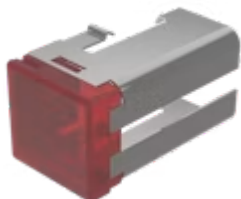

Lens

03-
921.2

Distribution by
DigiKey

DigiKey

<https://digikey.eao.com/component/03-921.2/en...>

Your product:

03-921.2 Lens

Loading ...

PRODUCT RANGE

Product Status: Not Recommended for new design

FRONT

Front form: Rectangular

OPERATING-/INDICATION PART

Lens colour: Red

Lens material: Plastic

Lens illumination: Illuminated

Lens shape: Flush

Lens optics: translucent

MECHANICAL CHARACTERISTICS

Weight: 0.004 kg

CERTIFICATE

REACH: REACH compliant

RoHS: RoHS compliant

OTHER

Short Description: Lens, 18 mm x 19 mm, Illuminated, Red, Flush, Plastic

Dimension: 18 mm x 19 mm

Product attributes:

Not recommended for film insert

Hints:

Order two lenses