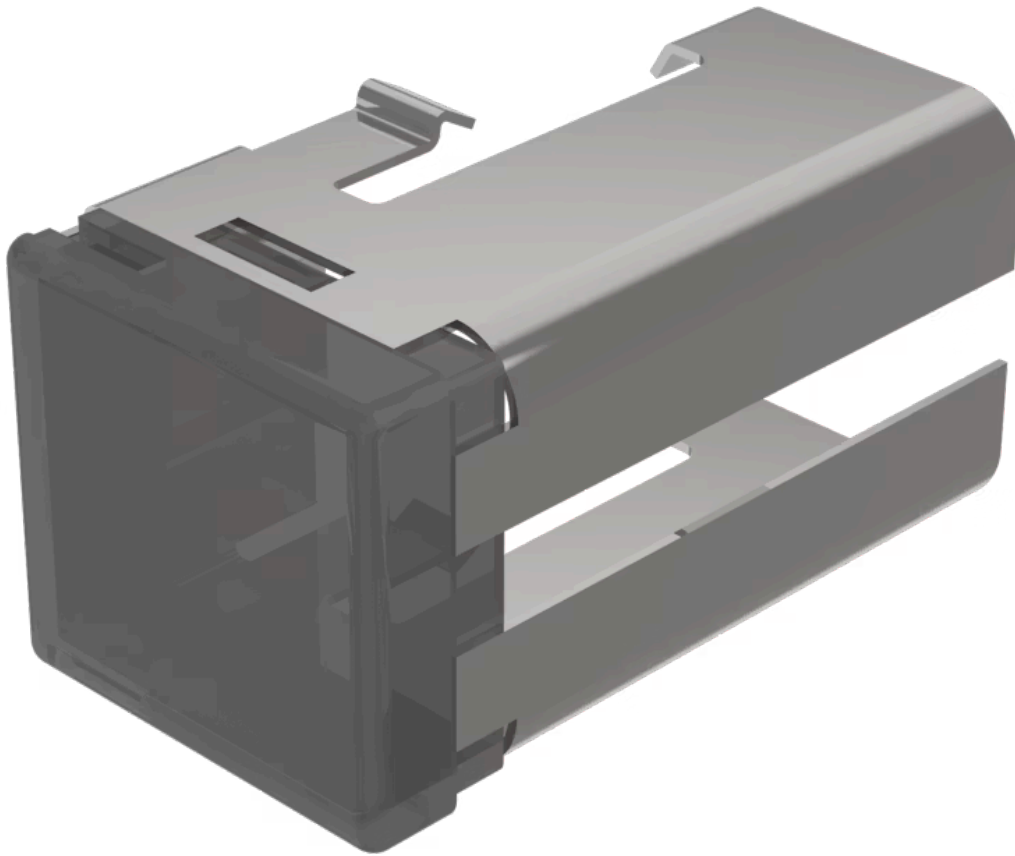

# Lens

03-  
921.1

Distribution by  
DigiKey

**DigiKey**

<https://digikey.eao.com/component/03-921.1/en...>

Your product:

---

### FRONT

**Front form:** Rectangular

### OPERATING-/INDICATION PART

**Lens colour:** Smokey black

**Lens material:** Plastic

**Lens illumination:** Illuminated

**Lens shape:** Flush

**Lens optics:** translucent

### OTHER

**Short Description:** Lens, 18 mm x 19 mm, Illuminated, Smokey black, Flush, Plastic

**Dimension:** 18 mm x 19 mm

**Product attributes:**

Not recommended for film insert

**Hints:**

Order two lenses