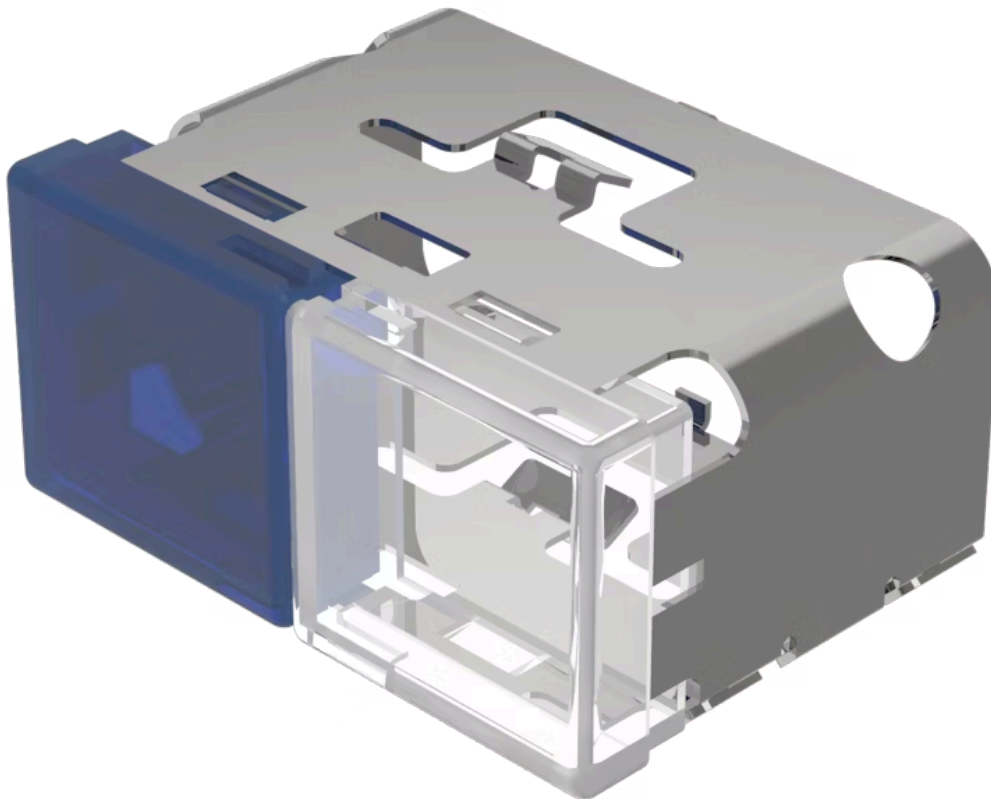

Lens

03-
902.6/9

Distribution by
DigiKey

DigiKey

<https://digikey.eao.com/p/03-902.6/9>