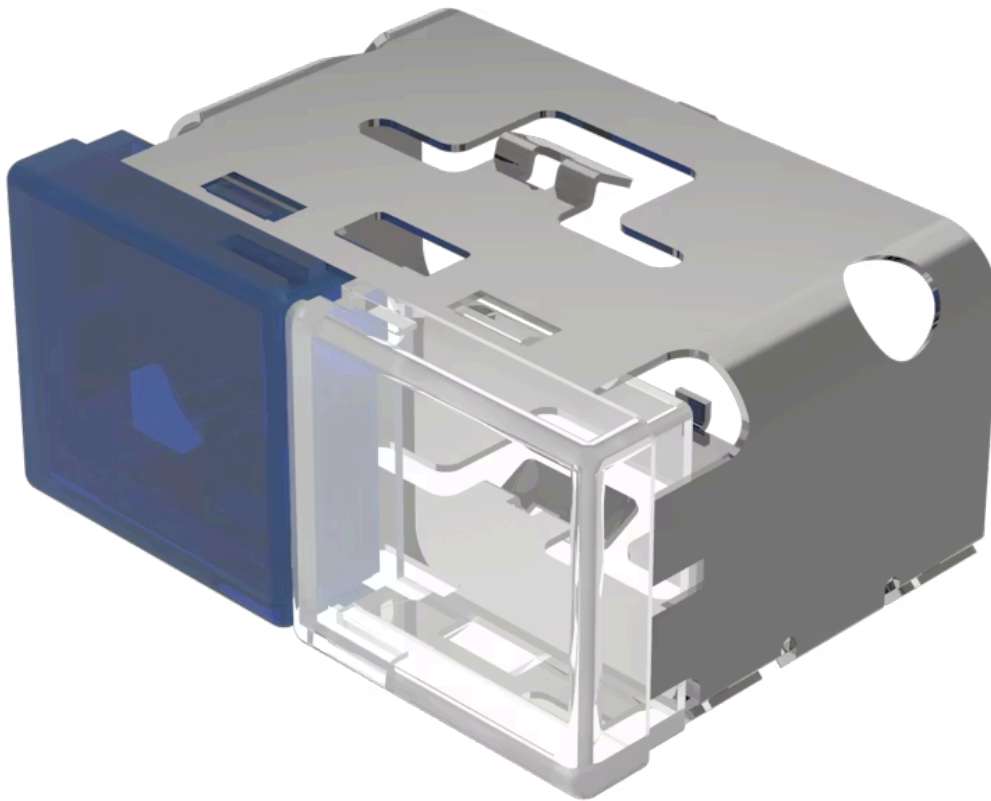

Lens

03-
902.6/9

Distribution by
DigiKey

DigiKey

<https://digikey.eao.com/component/03-902.6/9/...>

Your product:

03-902.6/9 Lens

Loading . . .

PRODUCT RANGE

Product Status: Not Recommended for new design

FRONT

Front form: Rectangular

OPERATING-/INDICATION PART

Lens colour: Blue-white

Lens material: Plastic

Lens illumination: Illuminated

Lens shape: Flush

Lens optics: translucent

MECHANICAL CHARACTERISTICS

Weight: 0.01 kg

CERTIFICATE

REACH: REACH compliant

RoHS: RoHS compliant

OTHER

Short Description: Lens, 18 mm x 38 mm, Illuminated, Blue-white, Flush, Plastic

Dimension: 18 mm x 38 mm

Product attributes:

With light barrier, not suitable for film insert