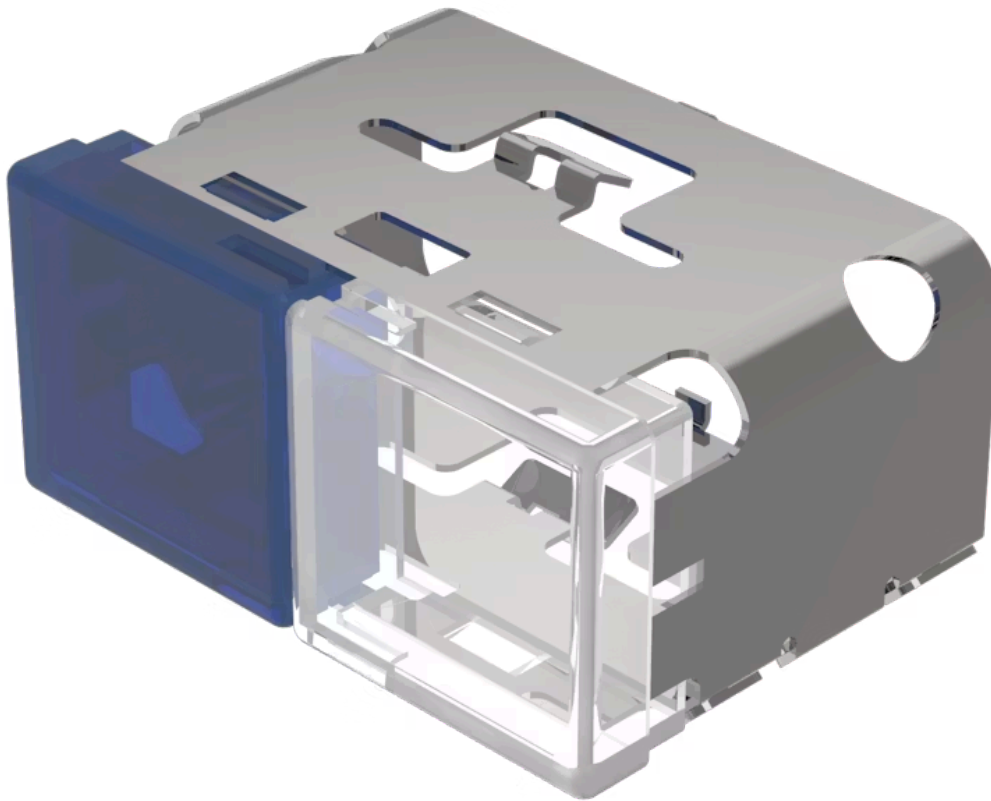

Lens

03-
902.6/9

Distribution by
DigiKey

DigiKey

<https://digikey.eao.com/component/03-902.6/9/...>