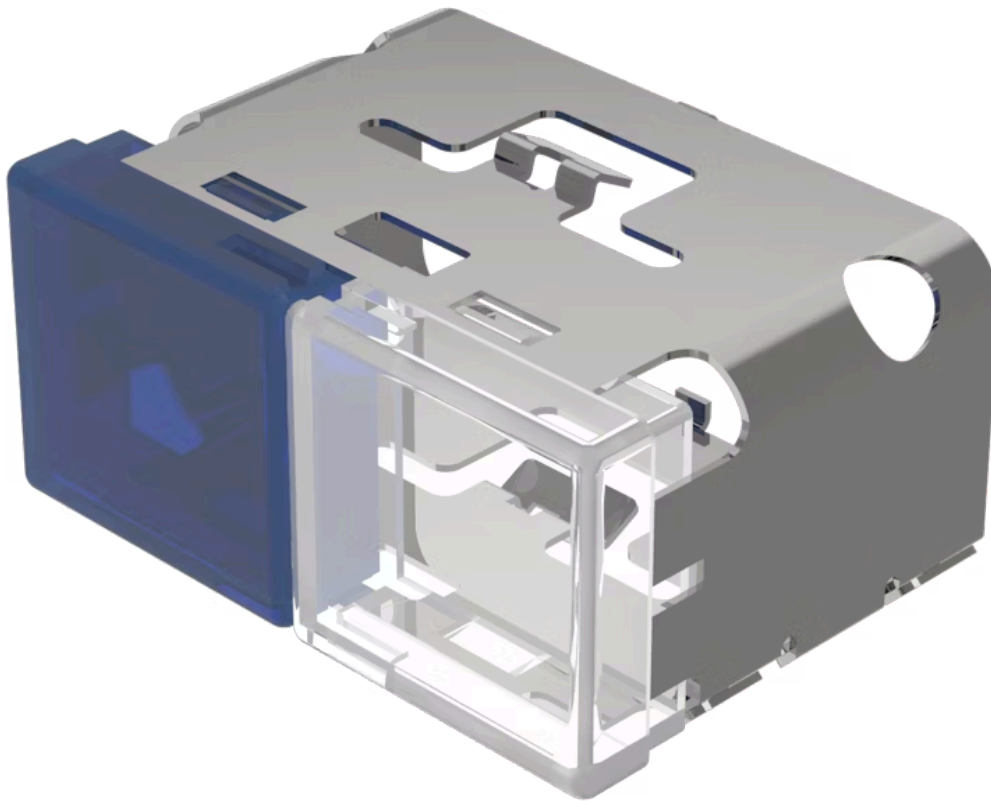

Lens

03-
902.6/9

Distribution by
DigiKey

DigiKey

<https://digikey.eao.com/p/03-902.6/9>

Your product:

03-902.6/9 Lens

FRONT

Front form: rectangular

OPERATING-/INDICATION PART

Lens illumination: illuminative

Lens optics: translucent

Lens shape: flush

Lens colour: Blue-white

Lens material: Plastic

MECHANICAL CHARACTERISTIC

Weight: 0.01 kg

OTHER

Short Description: Lens, 18 mm x 38 mm, illuminative, Blue-white, flush, Plastic

Dimension: 18 mm x 38 mm