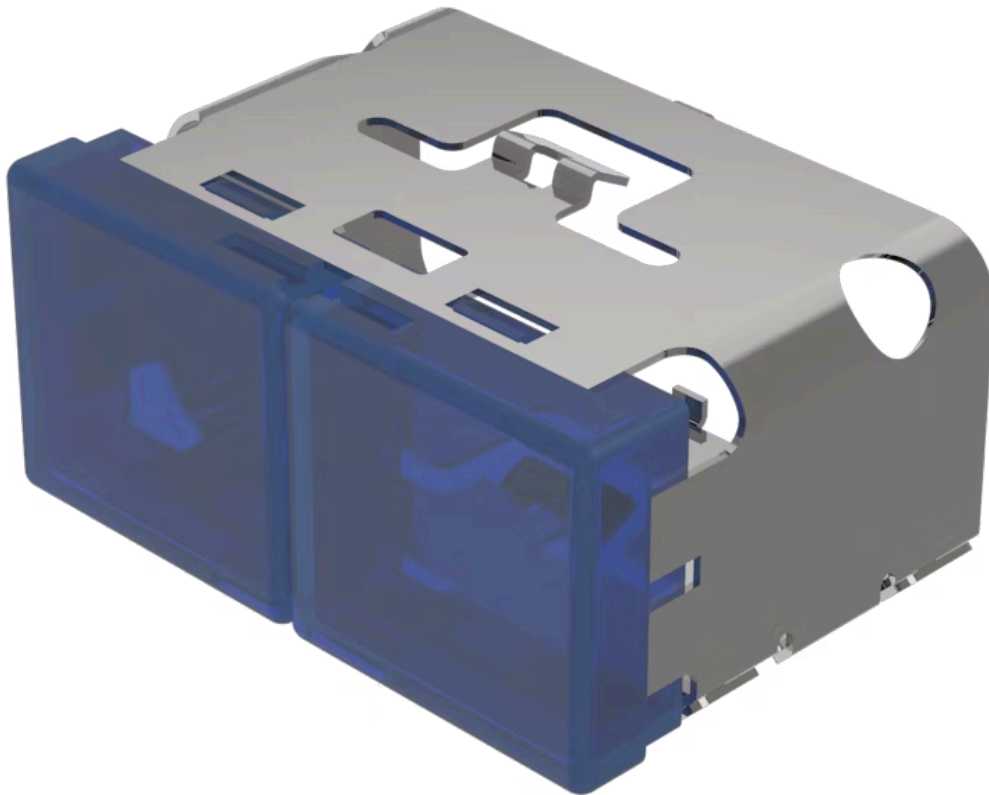

# Lens

03-  
902.6/6

Distribution by  
DigiKey

**DigiKey**

<https://digikey.eao.com/p/03-902.6/6>

Your product:

---

## 03-902.6/6 Lens

### OPERATING-/INDICATION PART

<b>Lens optics:</b>	translucent
<b>Lens material:</b>	Plastic
<b>Lens shape:</b>	flush
<b>Lens colour:</b>	Blue-blue
<b>Lens illumination:</b>	illuminative

### OTHER

<b>Dimension:</b>	18 mm x 38 mm
<b>Short Description:</b>	Lens, 18 mm x 38 mm, illuminative, Blue-blue, flush, Plastic