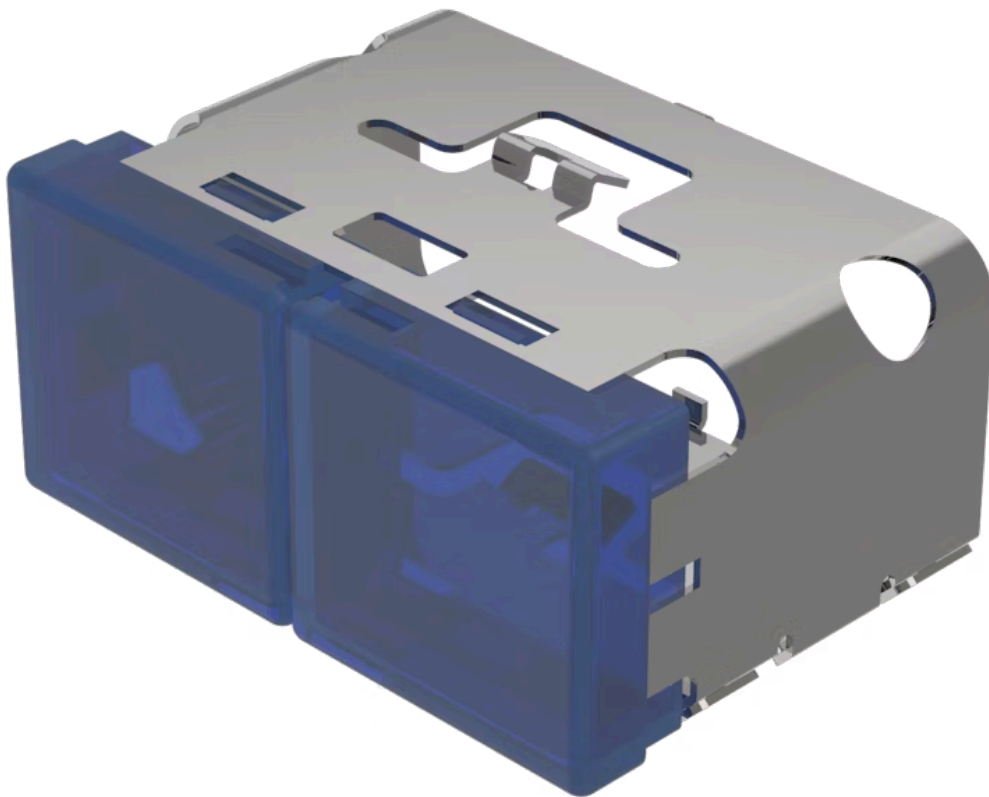

Lens

03-
902.6/6

Distribution by
DigiKey

DigiKey

<https://digikey.eao.com/p/03-902.6/6>