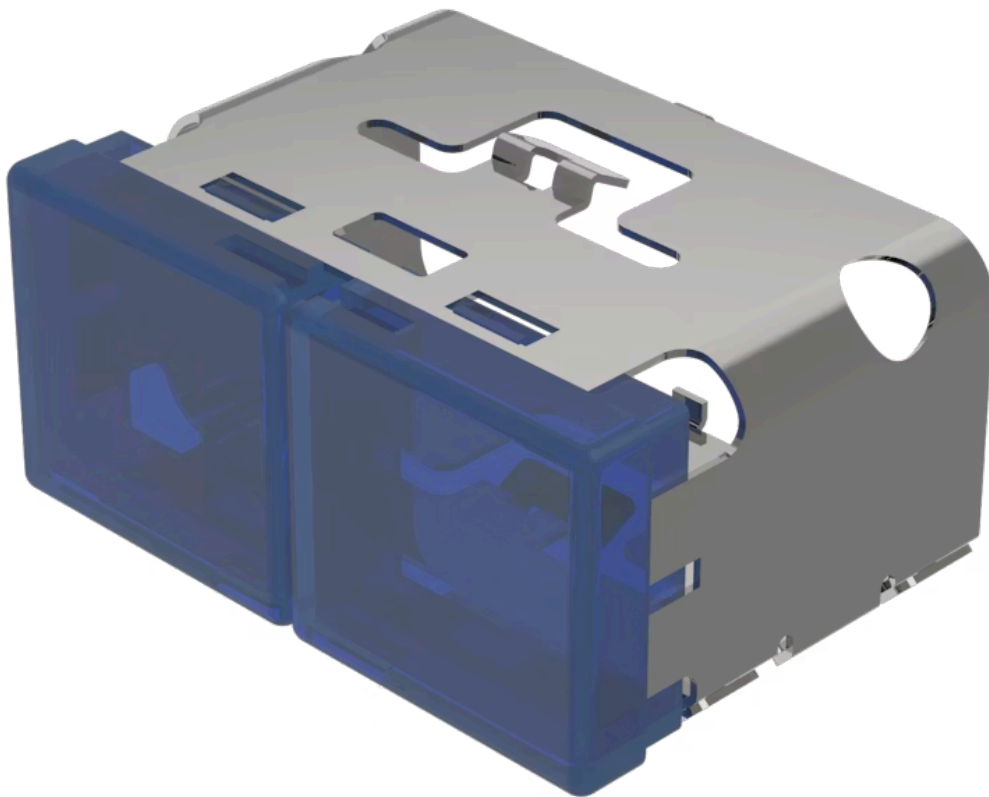

Lens

03-
902.6/6

Distribution by
DigiKey

DigiKey

<https://digikey.eao.com/component/03-902.6/6/...>

Your product:

03-902.6/6 Lens

Loading ...

PRODUCT RANGE

Product Status: Not Recommended for new design

FRONT

Front form: Rectangular

OPERATING-/INDICATION PART

Lens colour: Blue-blue

Lens material: Plastic

Lens illumination: Illuminated

Lens shape: Flush

Lens optics: translucent

MECHANICAL CHARACTERISTICS

Weight: 0.01 kg

CERTIFICATE

REACH: REACH compliant

RoHS: RoHS compliant

OTHER

Short Description: Lens, 18 mm x 38 mm, Illuminated, Blue-blue, Flush, Plastic

Dimension: 18 mm x 38 mm

Product attributes:

With light barrier, not suitable for film insert