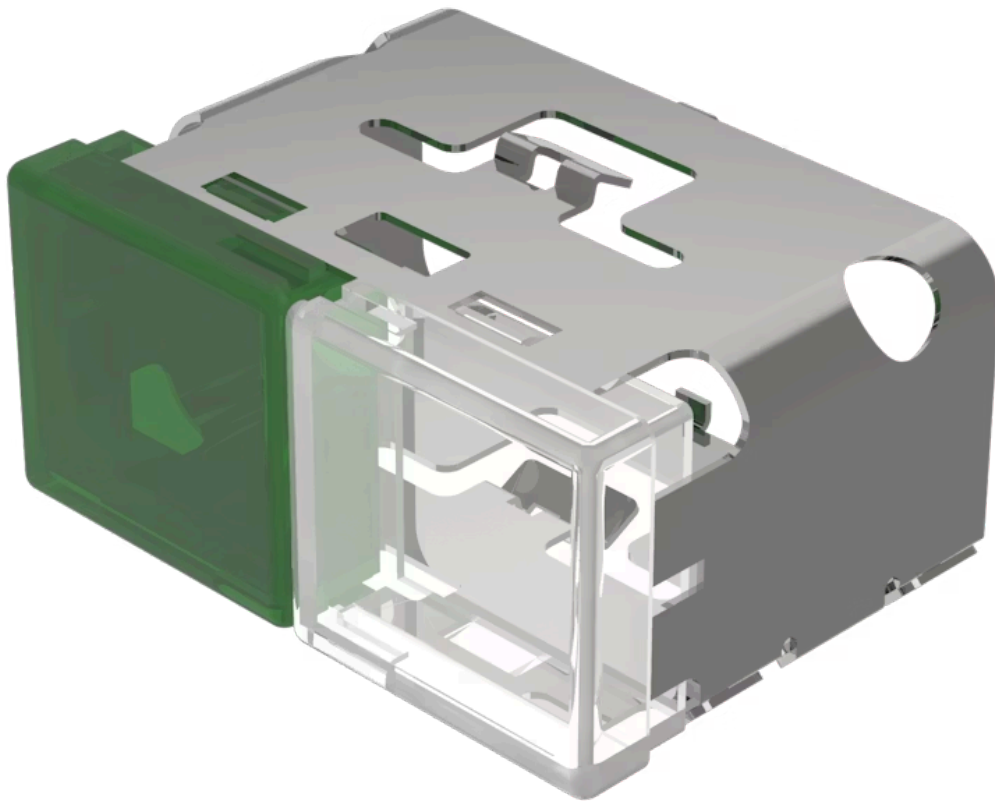

Lens

03-
902.5/9

Distribution by
DigiKey

DigiKey

<https://digikey.eao.com/component/03-902.5/9/...>

Your product:

03-902.5/9 Lens

Loading ...

PRODUCT RANGE

Product Status: Not Recommended for new design

FRONT

Front form: Rectangular

OPERATING-/INDICATION PART

Lens colour: Green-white

Lens material: Plastic

Lens illumination: Illuminated

Lens shape: Flush

Lens optics: translucent

MECHANICAL CHARACTERISTICS

Weight: 0.01 kg

CERTIFICATE

REACH: REACH compliant

RoHS: RoHS compliant

OTHER

Short Description: Lens, 18 mm x 38 mm, Illuminated, Green-white, Flush, Plastic

Dimension: 18 mm x 38 mm

Product attributes:

With light barrier, not suitable for film insert