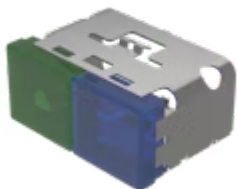

Lens

03-
902.5/6

Distribution by
DigiKey

DigiKey

<https://digikey.eao.com/p/03-902.5/6>

Your product:

03-902.5/6 Lens

FRONT

Front form: rectangular

OPERATING-/INDICATION PART

Lens colour: Green-blue

Lens material: Plastic

Lens illumination: illuminative

Lens shape: flush

Lens optics: translucent

MECHANICAL CHARACTERISTIC

Weight: 0.01 kg

CERTIFICATE

REACH: REACH compliant

RoHS: RoHS compliant

OTHER

Short Description: Lens, 18 mm x 38 mm, illuminative, Green-blue, flush, Plastic

Dimension: 18 mm x 38 mm

Product attributes: With light barrier, not suitable for film insert