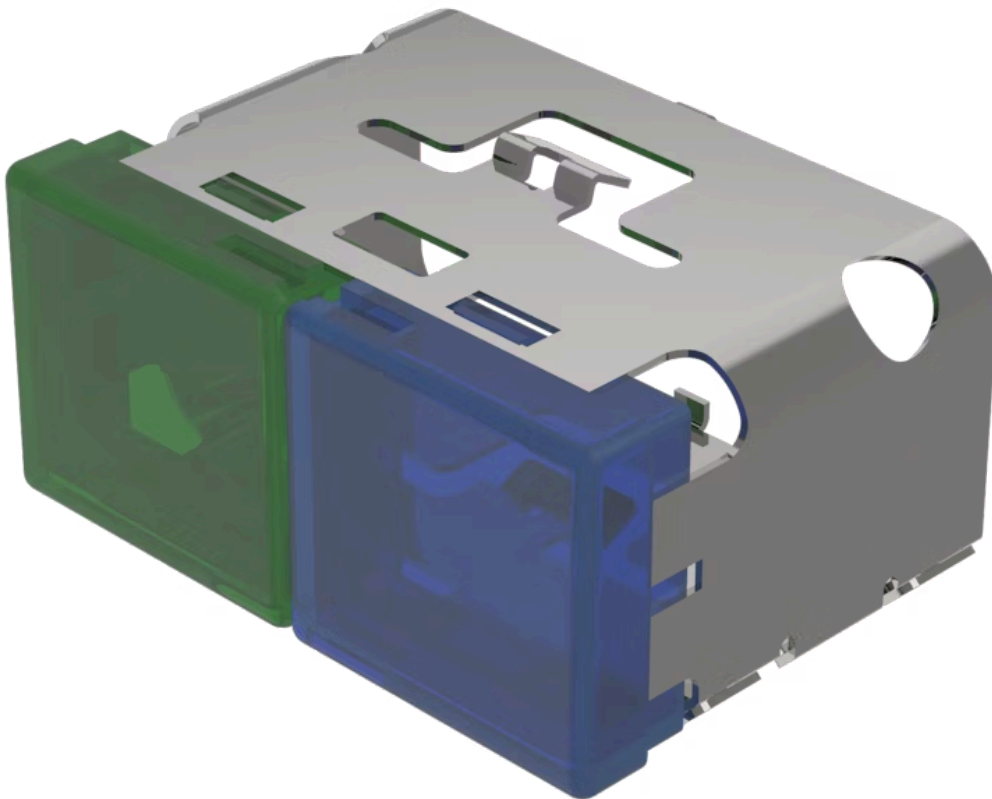

Lens

03-
902.5/6

Distribution by
DigiKey

DigiKey

<https://digikey.eao.com/p/03-902.5/6>

Your product:

03-902.5/6 Lens

FRONT

Front form: rectangular

OPERATING-/INDICATION PART

Lens colour: Green-blue

Lens material: Plastic

Lens illumination: illuminative

Lens shape: flush

Lens optics: translucent

MECHANICAL CHARACTERISTIC

Weight: 0.01 kg

CERTIFICATE

REACH: REACH compliant

RoHS: RoHS compliant

OTHER

Short Description: Lens, 18 mm x 38 mm, illuminative, Green-blue, flush, Plastic

Dimension: 18 mm x 38 mm

Product attributes: With light barrier, not suitable for film insert