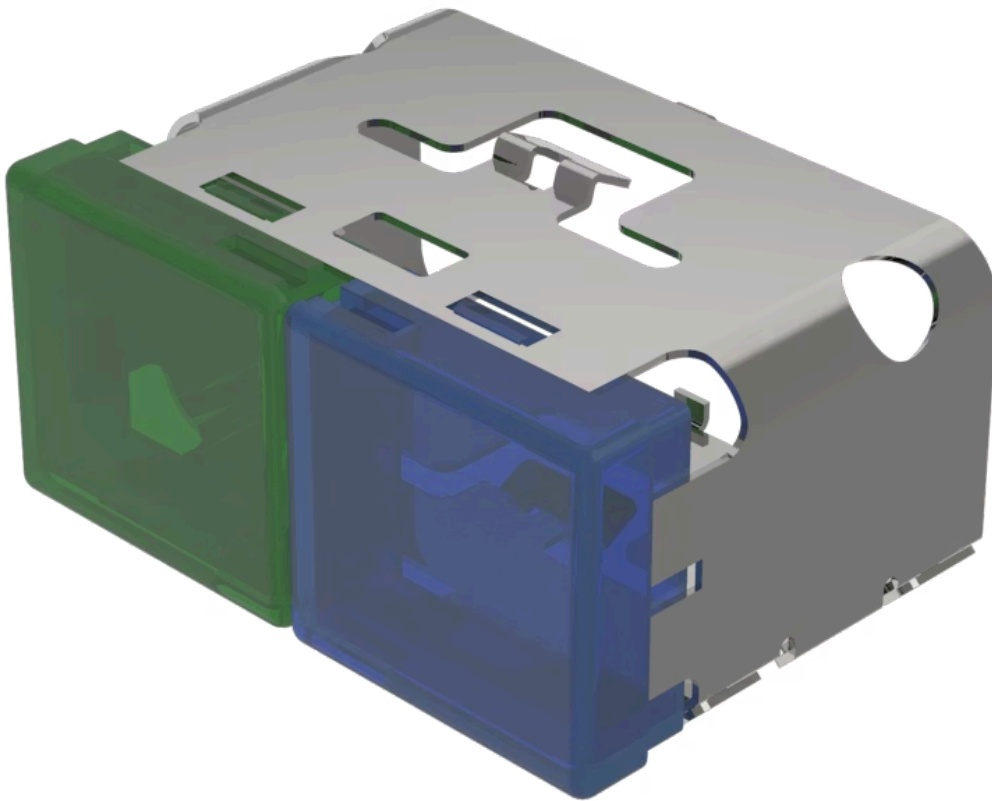

Lens

03-
902.5/6

Distribution by
DigiKey

DigiKey

<https://digikey.eao.com/component/03-902.5/6/...>

Your product:

03-902.5/6 Lens

Loading ...

PRODUCT RANGE

Product Status: Not Recommended for new design

FRONT

Front form: Rectangular

OPERATING-/INDICATION PART

Lens colour: Green-blue

Lens material: Plastic

Lens illumination: Illuminated

Lens shape: Flush

Lens optics: translucent

MECHANICAL CHARACTERISTICS

Weight: 0.01 kg

CERTIFICATE

REACH: REACH compliant

RoHS: RoHS compliant

OTHER

Short Description: Lens, 18 mm x 38 mm, Illuminated, Green-blue, Flush, Plastic

Dimension: 18 mm x 38 mm

Product attributes:

With light barrier, not suitable for film insert