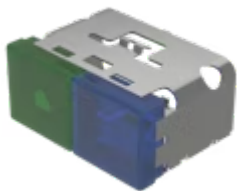

Lens

03-
902.5/6

Distribution by
DigiKey

DigiKey

<https://digikey.eao.com/component/03-902.5/6/...>

Your product:

03-902.5/6 Lens

Loading ...

PRODUCT RANGE

Product Status: Not Recommended for new design

FRONT

Front form: Rectangular

OPERATING-/INDICATION PART

Lens colour: Green-blue

Lens material: Plastic

Lens illumination: Illuminated

Lens shape: Flush

Lens optics: translucent

MECHANICAL CHARACTERISTICS

Weight: 0.01 kg

CERTIFICATE

REACH: REACH compliant

RoHS: RoHS compliant

OTHER

Short Description: Lens, 18 mm x 38 mm, Illuminated, Green-blue, Flush, Plastic

Dimension: 18 mm x 38 mm

Product attributes:

With light barrier, not suitable for film insert