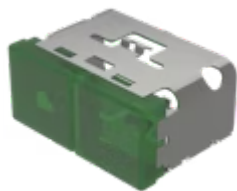

Lens

03-
902.5/5

Distribution by
DigiKey

DigiKey

<https://digikey.eao.com/component/03-902.5/5/...>

Your product:

03-902.5/5 Lens

Loading ...

PRODUCT RANGE

Product Status: Not Recommended for new design

FRONT

Front form: Rectangular

OPERATING-/INDICATION PART

Lens colour: Green-green

Lens material: Plastic

Lens illumination: Illuminated

Lens shape: Flush

Lens optics: translucent

MECHANICAL CHARACTERISTICS

Weight: 0.01 kg

CERTIFICATE

REACH: REACH compliant

RoHS: RoHS compliant

OTHER

Short Description: Lens, 18 mm x 38 mm, Illuminated, Green-green, Flush, Plastic

Dimension: 18 mm x 38 mm

Product attributes:

With light barrier, not suitable for film insert