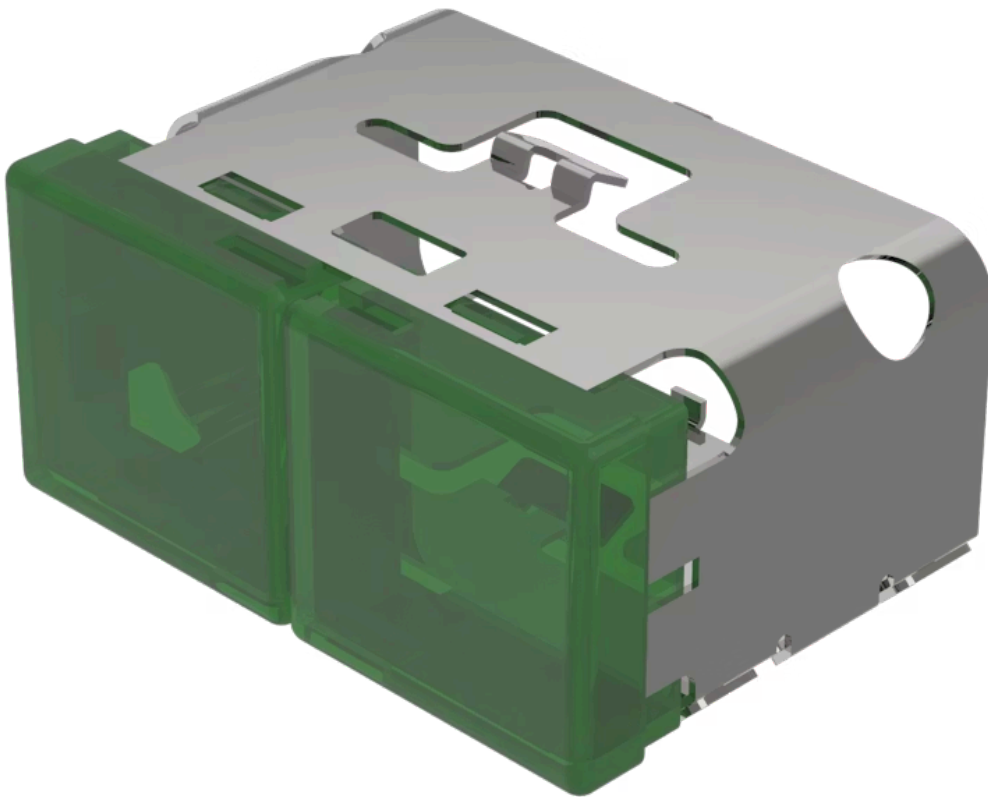

Lens

03-
902.5/5

Distribution by
DigiKey

DigiKey

<https://digikey.eao.com/component/03-902.5/5/...>

Your product:

03-902.5/5 Lens

Loading ...

PRODUCT RANGE

Product Status: Not Recommended for new design

FRONT

Front form: Rectangular

OPERATING-/INDICATION PART

Lens colour: Green-green

Lens material: Plastic

Lens illumination: Illuminated

Lens shape: Flush

Lens optics: translucent

MECHANICAL CHARACTERISTICS

Weight: 0.01 kg

CERTIFICATE

REACH: REACH compliant

RoHS: RoHS compliant

OTHER

Short Description: Lens, 18 mm x 38 mm, Illuminated, Green-green, Flush, Plastic

Dimension: 18 mm x 38 mm

Product attributes:

With light barrier, not suitable for film insert