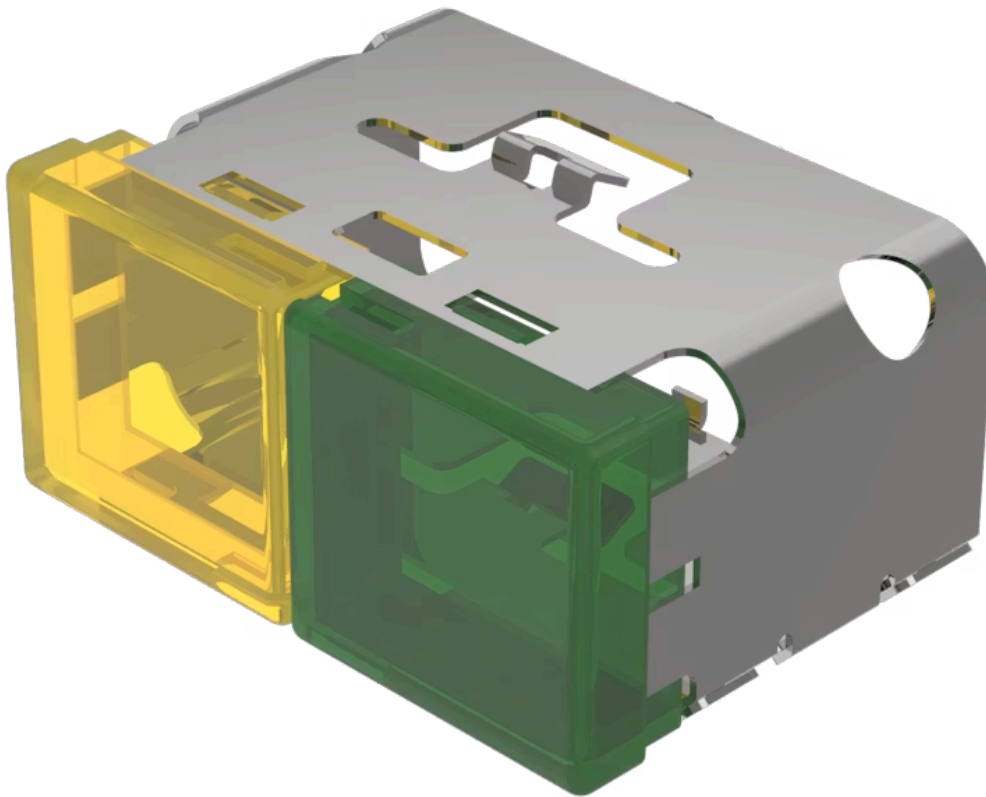

Lens

03-
902.4/5

Distribution by
DigiKey

DigiKey

<https://digikey.eao.com/component/03-902.4/5/...>

Your product:

03-902.4/5 Lens

Loading ...

PRODUCT RANGE

Product Status: Not Recommended for new design

FRONT

Front form: Rectangular

OPERATING-/INDICATION PART

Lens colour: Yellow-green

Lens material: Plastic

Lens illumination: Illuminated

Lens shape: Flush

Lens optics: translucent

MECHANICAL CHARACTERISTICS

Weight: 0.01 kg

CERTIFICATE

REACH: REACH compliant

RoHS: RoHS compliant

OTHER

Short Description: Lens, 18 mm x 38 mm, Illuminated, Yellow-green, Flush, Plastic

Dimension: 18 mm x 38 mm

Product attributes:

With light barrier, not suitable for film insert