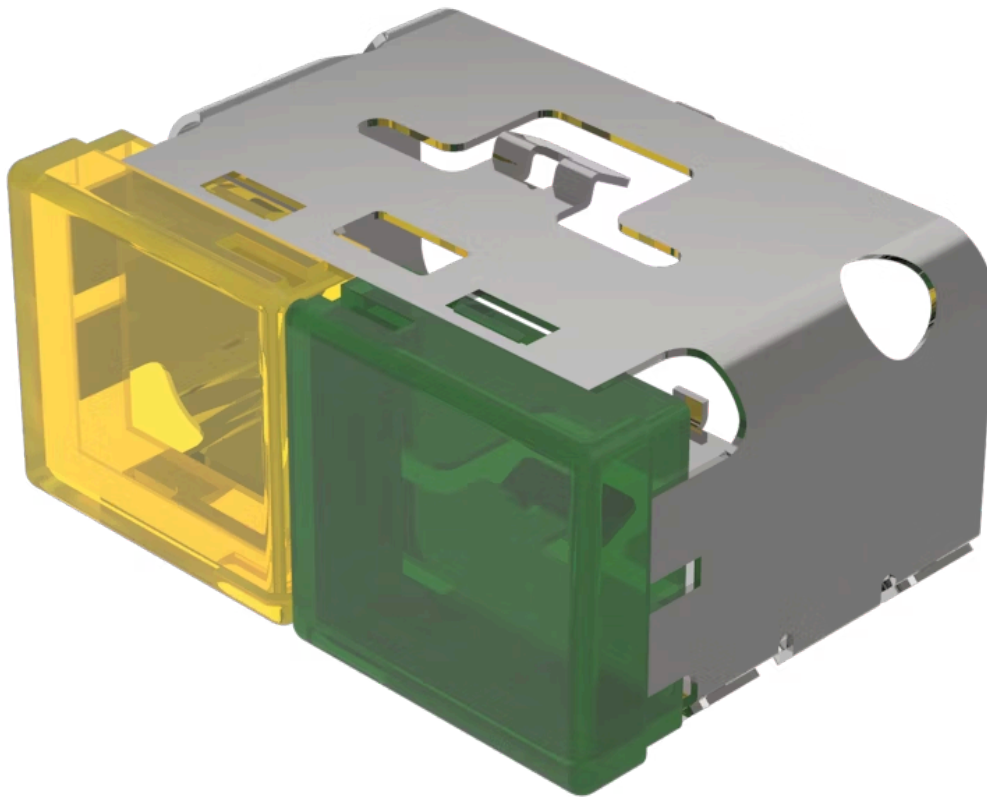

Lens

03-
902.4/5

Distribution by
DigiKey

DigiKey

<https://digikey.eao.com/p/03-902.4/5>

Your product:

03-902.4/5 Lens

OPERATING-/INDICATION PART

Lens material:	Plastic
Lens colour:	Yellow-green
Lens illumination:	illuminative
Lens optics:	translucent
Lens shape:	flush

MECHANICAL CHARACTERISTIC

Weight:	0.01 kg
----------------	---------

OTHER

Short Description:	Lens, 18 mm x 38 mm, illuminative, Yellow-green, flush, Plastic
Dimension:	18 mm x 38 mm