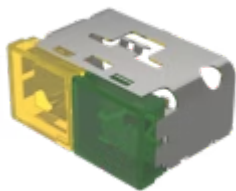

Lens

03-
902.4/5

Distribution by
DigiKey

DigiKey

<https://digikey.eao.com/component/03-902.4/5/...>

Your product:

03-902.4/5 Lens

Loading ...

PRODUCT RANGE

Product Status: Not Recommended for new design

FRONT

Front form: Rectangular

OPERATING-/INDICATION PART

Lens colour: Yellow-green

Lens material: Plastic

Lens illumination: Illuminated

Lens shape: Flush

Lens optics: translucent

MECHANICAL CHARACTERISTICS

Weight: 0.01 kg

CERTIFICATE

REACH: REACH compliant

RoHS: RoHS compliant

OTHER

Short Description: Lens, 18 mm x 38 mm, Illuminated, Yellow-green, Flush, Plastic

Dimension: 18 mm x 38 mm

Product attributes:

With light barrier, not suitable for film insert