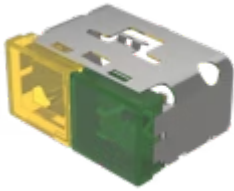

Lens

03-
902.4/5

Distribution by
DigiKey

DigiKey

<https://digikey.eao.com/p/03-902.4/5>

Your product:

03-902.4/5 Lens

OPERATING-/INDICATION PART

Lens material:	Plastic
Lens colour:	Yellow-green
Lens illumination:	illuminative
Lens optics:	translucent
Lens shape:	flush

MECHANICAL CHARACTERISTIC

Weight:	0.01 kg
----------------	---------

OTHER

Short Description:	Lens, 18 mm x 38 mm, illuminative, Yellow-green, flush, Plastic
Dimension:	18 mm x 38 mm