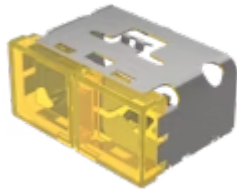

Lens

03-
902.4/4

Distribution by
DigiKey

DigiKey

<https://digkey.eao.com/p/03-902.4/4>

Your product:

03-902.4/4 Lens

FRONT

Front form: Rectangular

OPERATING-/INDICATION PART

Lens colour: Yellow-yellow

Lens material: Plastic

Lens illumination: Illuminated

Lens shape: Flush

Lens optics: translucent

MECHANICAL CHARACTERISTIC

Weight: 0.01 kg

CERTIFICATE

REACH: REACH compliant

RoHS: RoHS compliant

OTHER

Short Description: Lens, 18 mm x 38 mm, Illuminated, Yellow-yellow, Flush, Plastic

Dimension: 18 mm x 38 mm

Product attributes: With light barrier, not suitable for film insert