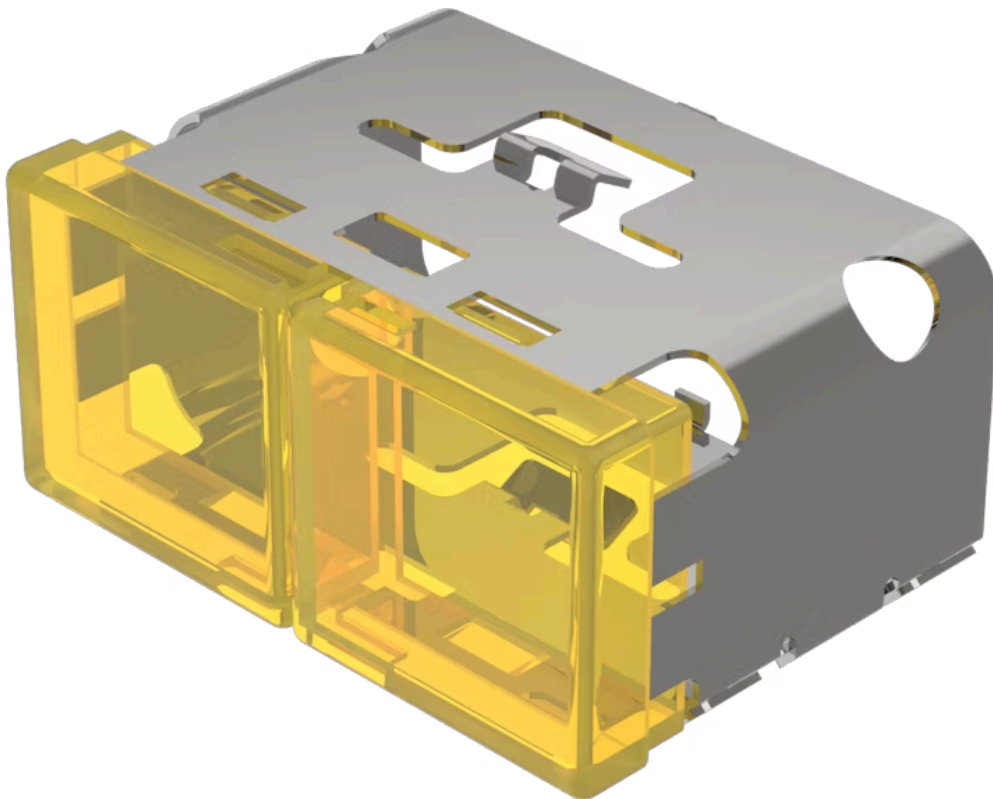

Lens

03-
902.4/4

Distribution by
DigiKey

DigiKey

<https://digkey.eao.com/p/03-902.4/4>

Your product:

03-902.4/4 Lens

FRONT

Front form: Rectangular

OPERATING-/INDICATION PART

Lens colour: Yellow-yellow

Lens material: Plastic

Lens illumination: Illuminated

Lens shape: Flush

Lens optics: translucent

MECHANICAL CHARACTERISTIC

Weight: 0.01 kg

CERTIFICATE

REACH: REACH compliant

RoHS: RoHS compliant

OTHER

Short Description: Lens, 18 mm x 38 mm, Illuminated, Yellow-yellow, Flush, Plastic

Dimension: 18 mm x 38 mm

Product attributes: With light barrier, not suitable for film insert