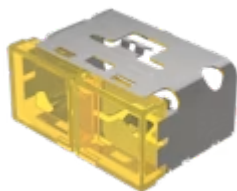

Lens

03-
902.4/4

Distribution by
DigiKey

DigiKey

<https://digikey.eao.com/component/03-902.4/4/...>

Your product:

03-902.4/4 Lens

Loading ...

PRODUCT RANGE

Product Status: Not Recommended for new design

FRONT

Front form: Rectangular

OPERATING-/INDICATION PART

Lens colour: Yellow-yellow

Lens material: Plastic

Lens illumination: Illuminated

Lens shape: Flush

Lens optics: translucent

MECHANICAL CHARACTERISTICS

Weight: 0.01 kg

CERTIFICATE

REACH: REACH compliant

RoHS: RoHS compliant

OTHER

Short Description: Lens, 18 mm x 38 mm, Illuminated, Yellow-yellow, Flush, Plastic

Dimension: 18 mm x 38 mm

Product attributes:

With light barrier, not suitable for film insert