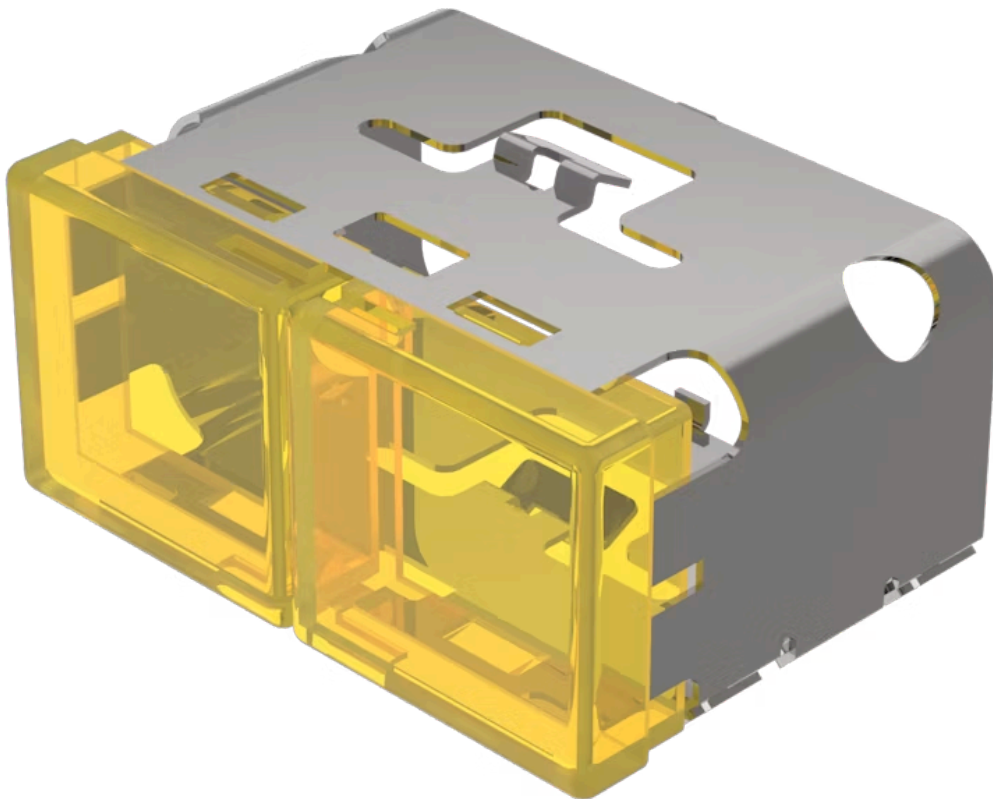

Lens

03-
902.4/4

Distribution by
DigiKey

DigiKey

<https://digikey.eao.com/component/03-902.4/4/...>

Your product:

03-902.4/4 Lens

Loading ...

PRODUCT RANGE

Product Status: Not Recommended for new design

FRONT

Front form: Rectangular

OPERATING-/INDICATION PART

Lens colour: Yellow-yellow

Lens material: Plastic

Lens illumination: Illuminated

Lens shape: Flush

Lens optics: translucent

MECHANICAL CHARACTERISTICS

Weight: 0.01 kg

CERTIFICATE

REACH: REACH compliant

RoHS: RoHS compliant

OTHER

Short Description: Lens, 18 mm x 38 mm, Illuminated, Yellow-yellow, Flush, Plastic

Dimension: 18 mm x 38 mm

Product attributes:

With light barrier, not suitable for film insert