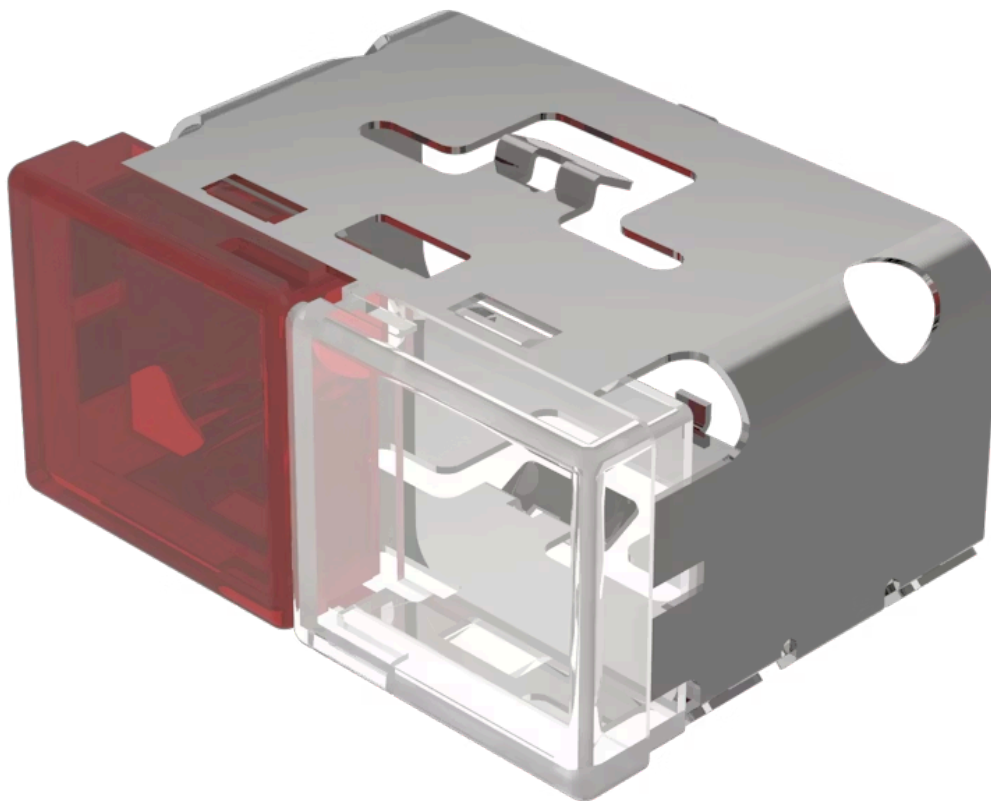

Lens

03-
902.2/9

Distribution by
DigiKey

DigiKey

<https://digikey.eao.com/component/03-902.2/9/...>