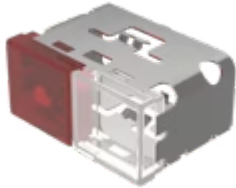

# Lens

03-  
902.2/9

Distribution by  
DigiKey

**DigiKey**

<https://digikey.eao.com/component/03-902.2/9/...>

Your product:

---

## 03-902.2/9 Lens

### OPERATING-/INDICATION PART

**Lens colour:** Red-white

**Lens material:** Plastic

**Lens illumination:** Illuminated

**Lens shape:** Flush

**Lens optics:** translucent

### OTHER

**Short Description:** Lens, 18 mm x 38 mm, Illuminated, Red-white, Flush, Plastic

**Dimension:** 18 mm x 38 mm

**Product attributes:**

With light barrier, not suitable for film insert