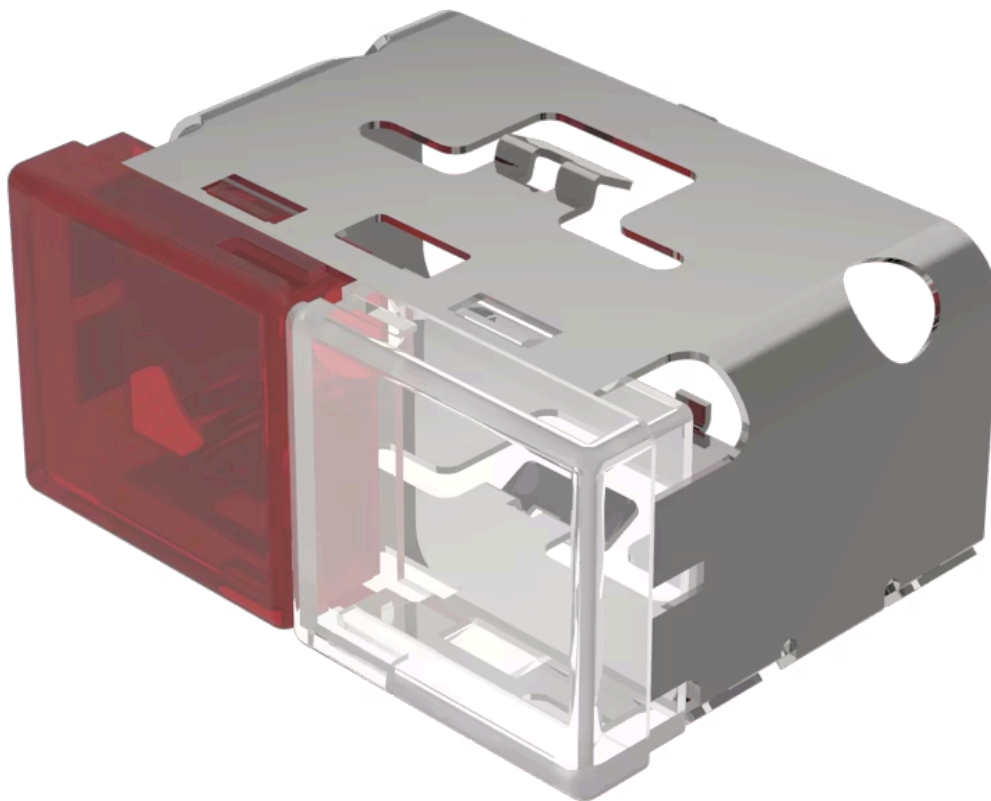

Lens

03-
902.2/9

Distribution by
DigiKey

DigiKey

<https://digikey.eao.com/component/03-902.2/9/...>