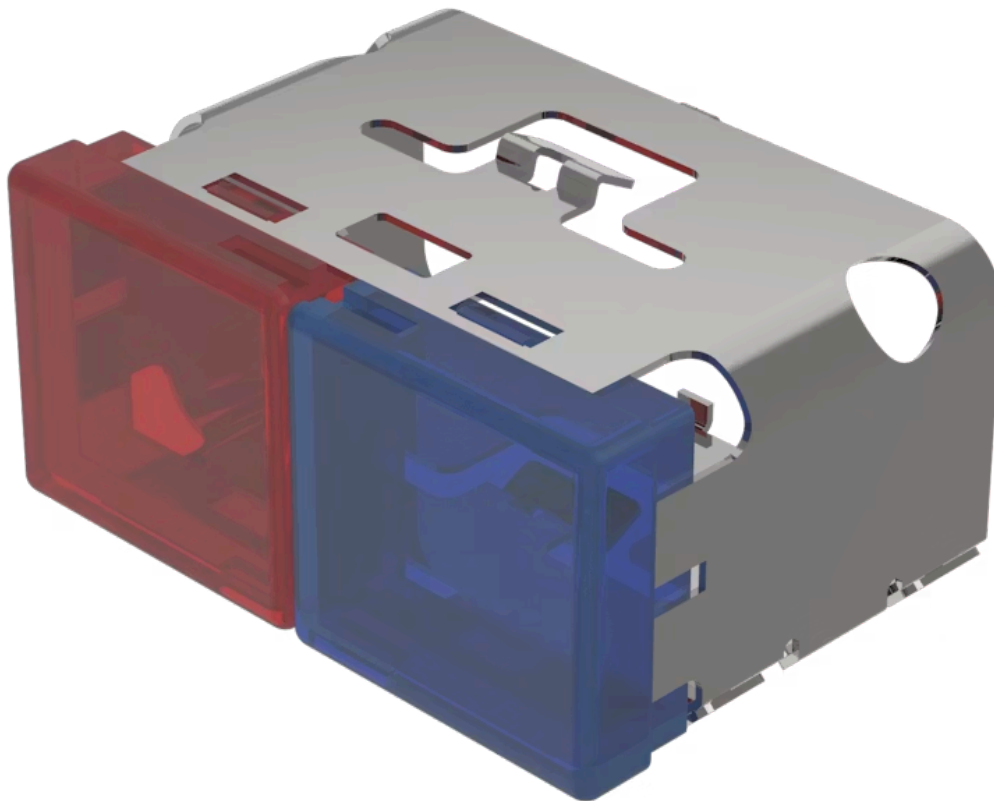

Lens

03-
902.2/6

Distribution by
DigiKey

DigiKey

<https://digikey.eao.com/component/03-902.2/6/...>

Your product:

03-902.2/6 Lens

Loading ...

PRODUCT RANGE

Product Status: Not Recommended for new design

FRONT

Front form: Rectangular

OPERATING-/INDICATION PART

Lens colour: Red-blue

Lens material: Plastic

Lens illumination: Illuminated

Lens shape: Flush

Lens optics: translucent

MECHANICAL CHARACTERISTICS

Weight: 0.01 kg

CERTIFICATE

REACH: REACH compliant

RoHS: RoHS compliant

OTHER

Short Description: Lens, 18 mm x 38 mm, Illuminated, Red-blue, Flush, Plastic

Dimension: 18 mm x 38 mm

Product attributes:

With light barrier, not suitable for film insert