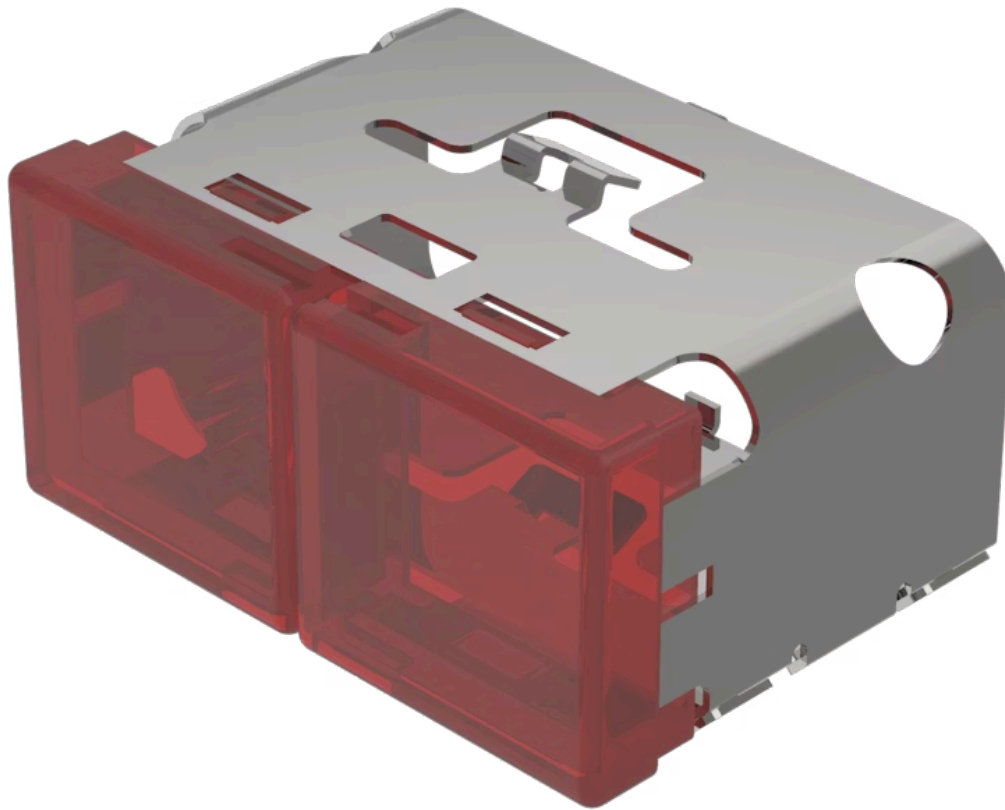

Lens

03-
902.2/2

Distribution by
DigiKey

DigiKey

<https://digikey.eao.com/component/03-902.2/2/...>