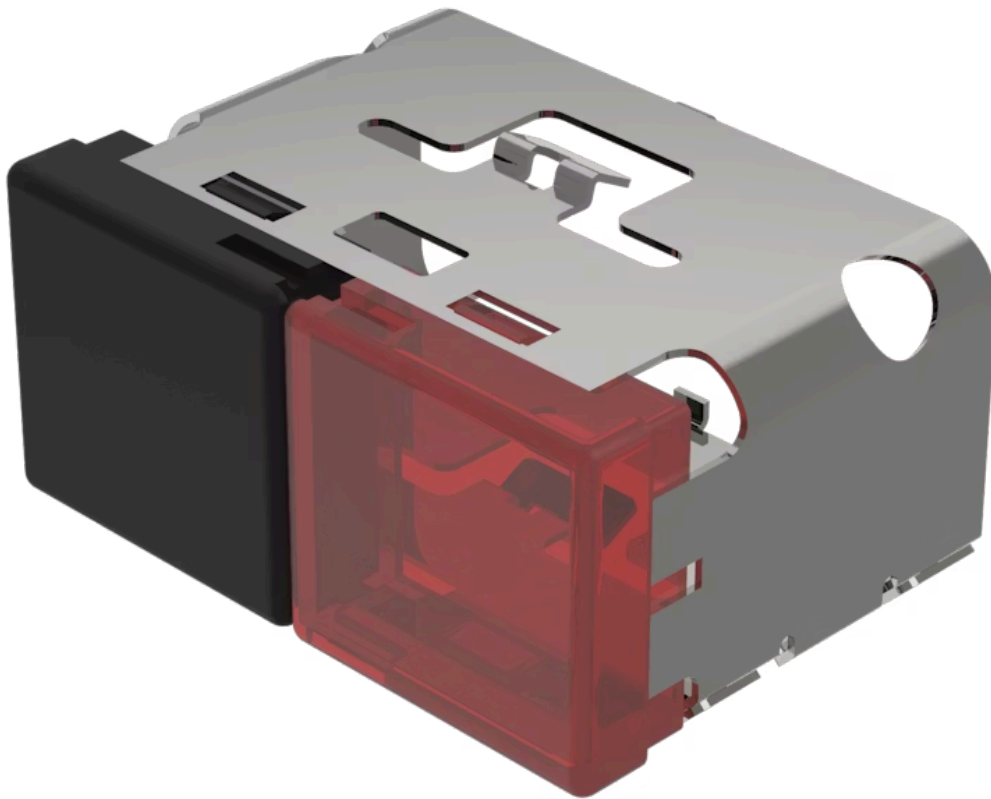

Lens

03-
902.0/2

Distribution by
DigiKey

DigiKey

<https://digikey.eao.com/component/03-902.0/2/...>

Your product:

03-902.0/2 Lens

Loading ...

PRODUCT RANGE

Product Status: Not Recommended for new design

FRONT

Front form: Rectangular

OPERATING-/INDICATION PART

Lens colour: Black-red

Lens material: Plastic

Lens illumination: Illuminated

Lens shape: Flush

Lens optics: opaque-translucent

MECHANICAL CHARACTERISTICS

Weight: 0.01 kg

CERTIFICATE

REACH: REACH compliant

RoHS: RoHS compliant

OTHER

Short Description: Lens, 18 mm x 38 mm, Illuminated, Black-red, Flush, Plastic

Dimension: 18 mm x 38 mm

Product attributes:

With light barrier, not suitable for film insert