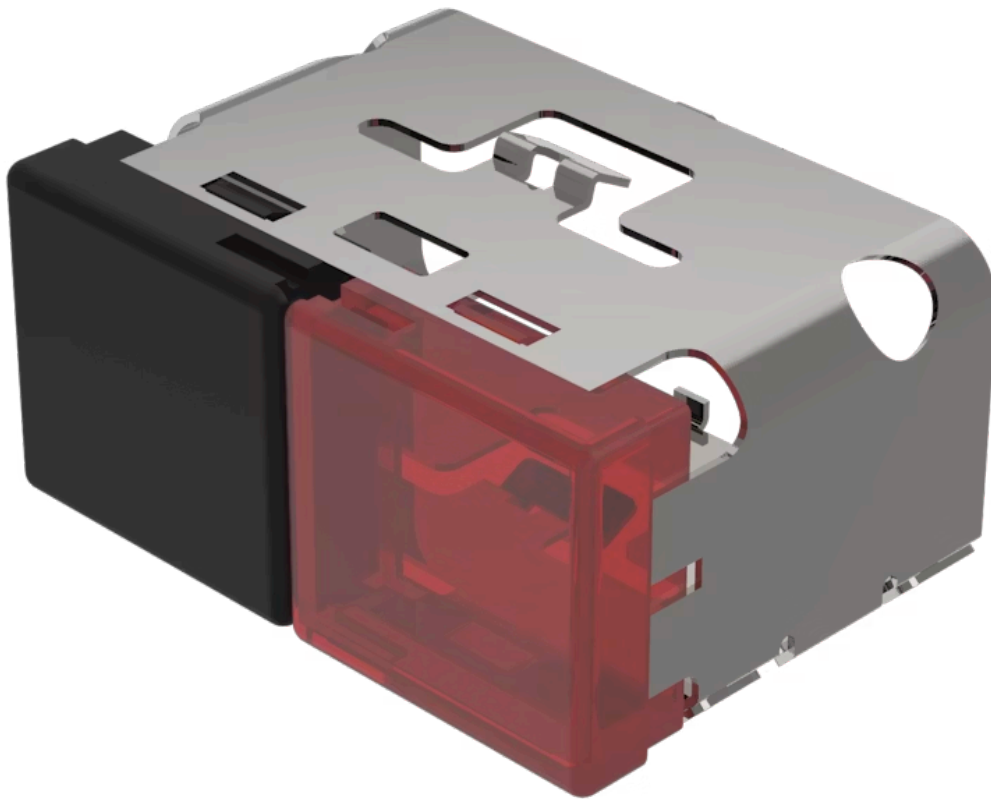

Lens

03-
902.0/2

Distribution by
DigiKey

DigiKey

<https://digikey.eao.com/component/03-902.0/2/...>

Your product:

03-902.0/2 Lens

Loading ...

PRODUCT RANGE

Product Status: Not Recommended for new design

FRONT

Front form: Rectangular

OPERATING-/INDICATION PART

Lens colour: Black-red

Lens material: Plastic

Lens illumination: Illuminated

Lens shape: Flush

Lens optics: opaque-translucent

MECHANICAL CHARACTERISTICS

Weight: 0.01 kg

CERTIFICATE

REACH: REACH compliant

RoHS: RoHS compliant

OTHER

Short Description: Lens, 18 mm x 38 mm, Illuminated, Black-red, Flush, Plastic

Dimension: 18 mm x 38 mm

Product attributes:

With light barrier, not suitable for film insert