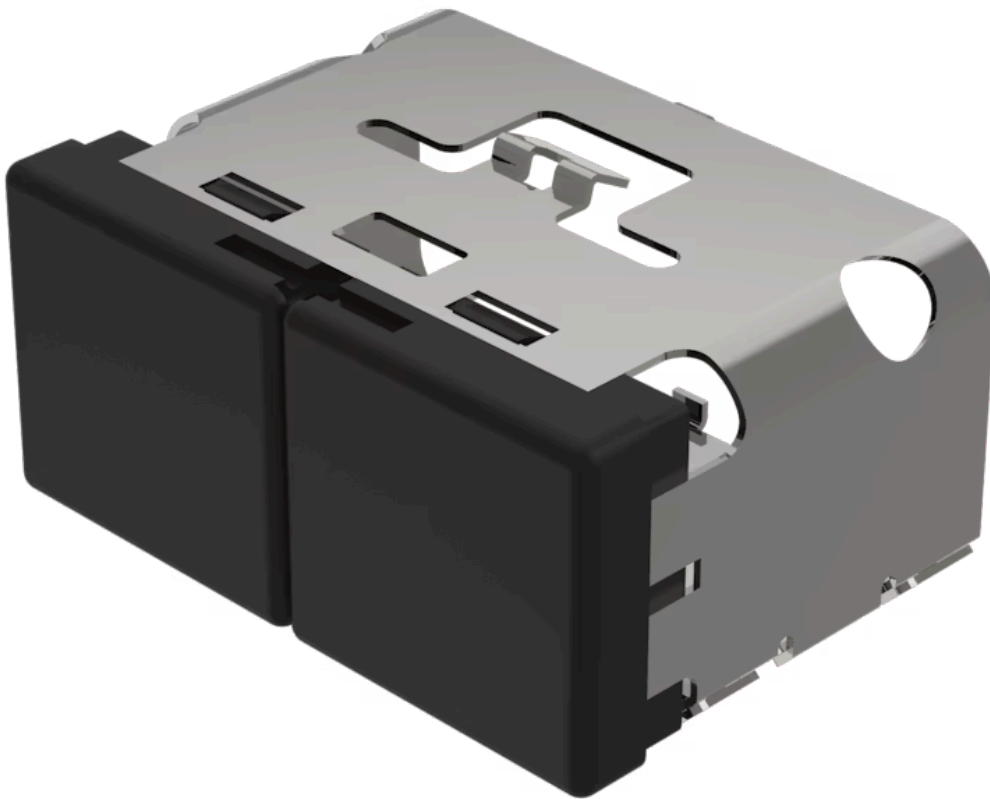

Lens

03-
902.0/0

Distribution by
DigiKey

DigiKey

<https://digikey.eao.com/component/03-902.0/0/...>

Your product:

03-902.0/0 Lens

Loading ...

PRODUCT RANGE

Product Status: Not Recommended for new design

FRONT

Front form: Rectangular

OPERATING-/INDICATION PART

Lens colour: Black-black

Lens material: Plastic

Lens illumination: Non illuminated

Lens shape: Flush

Lens optics: opaque

MECHANICAL CHARACTERISTICS

Weight: 0.01 kg

CERTIFICATE

REACH: REACH compliant

RoHS: RoHS compliant

OTHER

Short Description: Lens, 18 mm x 38 mm, Non illuminated, Black-black, Flush, Plastic

Dimension: 18 mm x 38 mm

Product attributes:

Non-illuminative