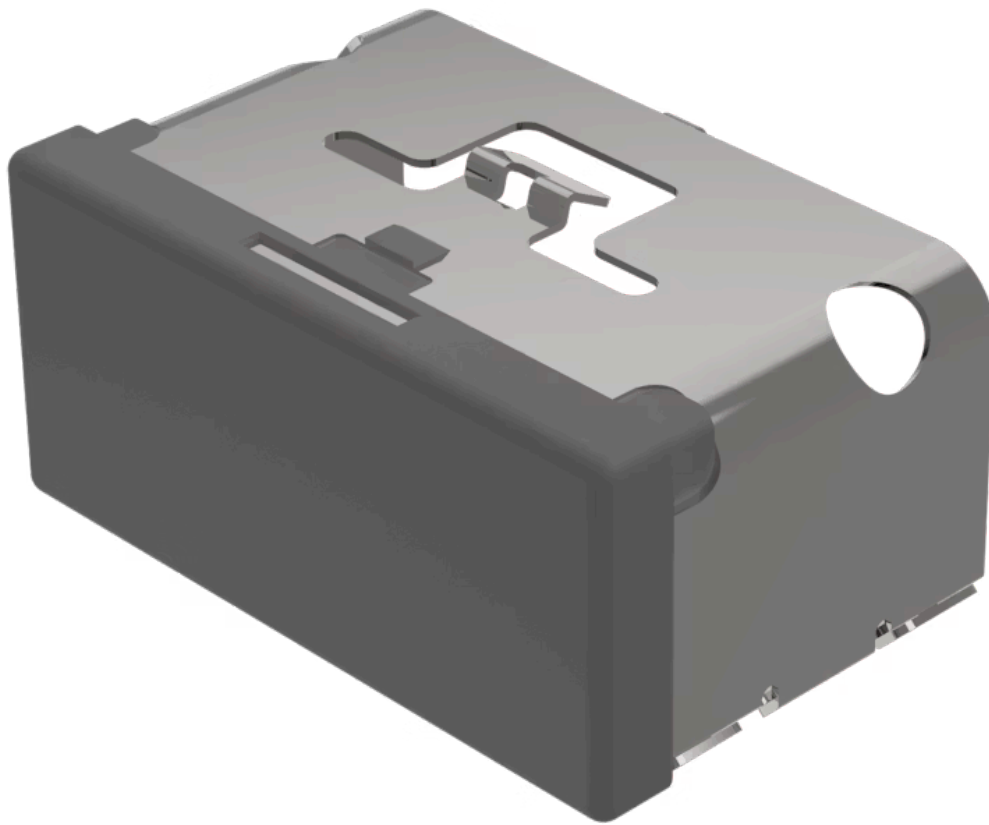

Lens

03-
901.8

Distribution by
DigiKey

DigiKey

<https://digikey.eao.com/component/03-901.8/en...>

Your product:

03-901.8 Lens

Loading ...

PRODUCT RANGE

Product Status: Not Recommended for new design

FRONT

Front form: Rectangular

OPERATING-/INDICATION PART

Lens colour: Grey

Lens material: Plastic

Lens illumination: Non illuminated

Lens shape: Flush

Lens optics: opaque

MECHANICAL CHARACTERISTICS

Weight: 0.009 kg

CERTIFICATE

REACH: REACH compliant

RoHS: RoHS compliant

OTHER

Short Description: Lens, 18 mm x 38 mm, Non illuminated, Grey, Flush, Plastic

Dimension: 18 mm x 38 mm

Product attributes:

Not recommended for film insert