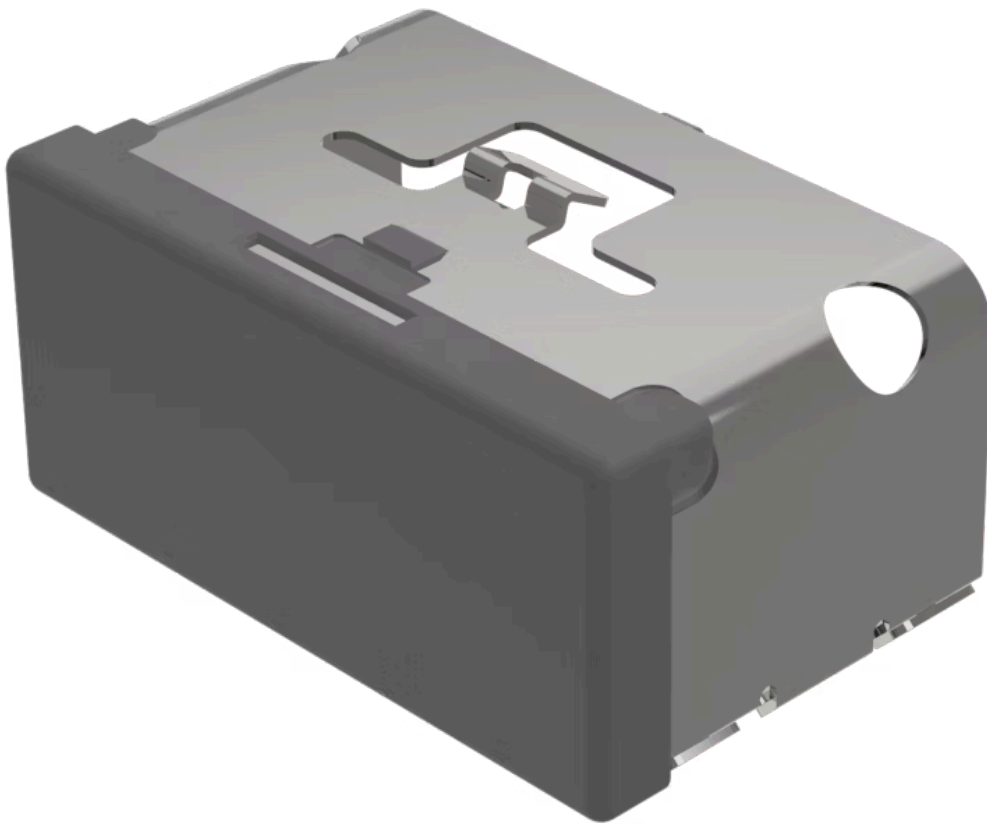

Lens

03-
901.8

Distribution by
DigiKey

DigiKey

<https://digikey.eao.com/p/03-901.8>

Your product:

03-901.8 Lens

FRONT

Front form: rectangular

OPERATING-/INDICATION PART

Lens colour: Grey

Lens material: Plastic

Lens illumination: non illuminative

Lens shape: flush

Lens optics: opaque

MECHANICAL CHARACTERISTIC

Weight: 0.009 kg

CERTIFICATE

REACH: REACH compliant

RoHS: RoHS compliant

OTHER

Short Description: Lens, 18 mm x 38 mm, non illuminative, Grey, flush, Plastic

Dimension: 18 mm x 38 mm

Product attributes: Not recommended for film insert