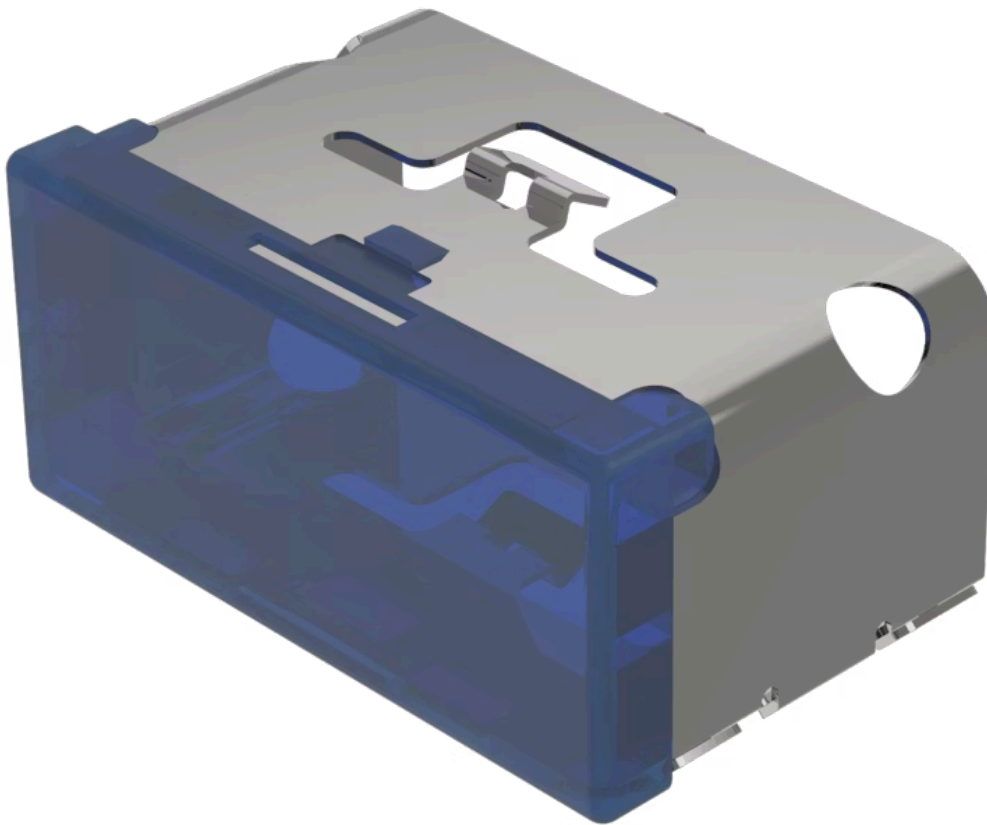

Lens

03-
901.6

Distribution by
DigiKey

DigiKey

<https://digikey.eao.com/component/03-901.6/en...>

Your product:

03-901.6 Lens

Loading ...

PRODUCT RANGE

Product Status: Not Recommended for new design

FRONT

Front form: Rectangular

OPERATING-/INDICATION PART

Lens colour: Blue

Lens material: Plastic

Lens illumination: Illuminated

Lens shape: Flush

Lens optics: translucent

MECHANICAL CHARACTERISTICS

Weight: 0.009 kg

CERTIFICATE

REACH: REACH compliant

RoHS: RoHS compliant

OTHER

Short Description: Lens, 18 mm x 38 mm, Illuminated, Blue, Flush, Plastic

Dimension: 18 mm x 38 mm

Product attributes:

Not recommended for film insert