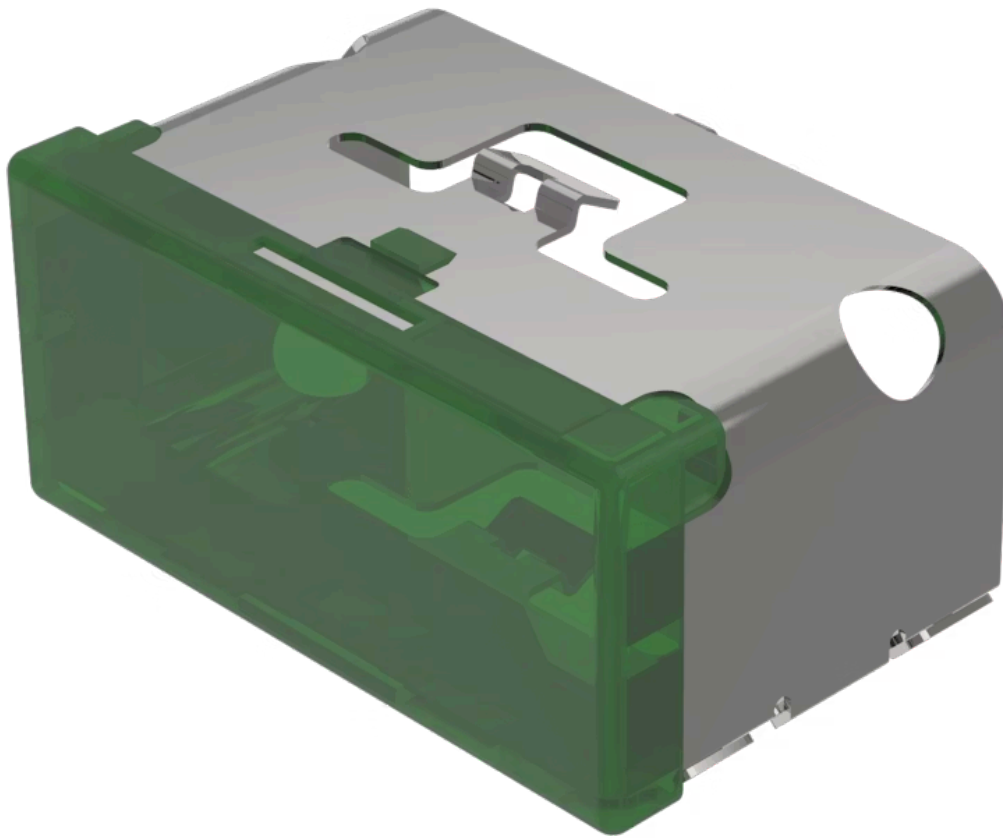

Lens

03-
901.5

Distribution by
DigiKey

DigiKey

<https://digikey.eao.com/component/03-901.5/en...>

Your product:

03-901.5 Lens

Loading ...

PRODUCT RANGE

Product Status: Not Recommended for new design

FRONT

Front form: Rectangular

OPERATING-/INDICATION PART

Lens colour: Green

Lens material: Plastic

Lens illumination: Illuminated

Lens shape: Flush

Lens optics: translucent

MECHANICAL CHARACTERISTICS

Weight: 0.009 kg

CERTIFICATE

REACH: REACH compliant

RoHS: RoHS compliant

OTHER

Short Description: Lens, 18 mm x 38 mm, Illuminated, Green, Flush, Plastic

Dimension: 18 mm x 38 mm

Product attributes:

Not recommended for film insert