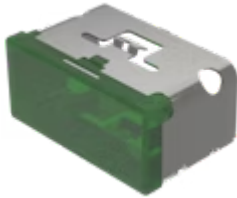

Lens

03-
901.5

Distribution by
DigiKey

DigiKey

<https://digikey.eao.com/component/03-901.5/en...>

Your product:

03-901.5 Lens

Loading ...

PRODUCT RANGE

Product Status: Not Recommended for new design

FRONT

Front form: Rectangular

OPERATING-/INDICATION PART

Lens colour: Green

Lens material: Plastic

Lens illumination: Illuminated

Lens shape: Flush

Lens optics: translucent

MECHANICAL CHARACTERISTICS

Weight: 0.009 kg

CERTIFICATE

REACH: REACH compliant

RoHS: RoHS compliant

OTHER

Short Description: Lens, 18 mm x 38 mm, Illuminated, Green, Flush, Plastic

Dimension: 18 mm x 38 mm

Product attributes:

Not recommended for film insert