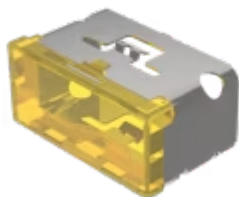

Lens

03-
901.4

Distribution by
DigiKey

DigiKey

<https://digikey.eao.com/component/03-901.4/en...>

Your product:

03-901.4 Lens

Loading ...

PRODUCT RANGE

Product Status: Not Recommended for new design

FRONT

Front form: Rectangular

OPERATING-/INDICATION PART

Lens colour: Yellow

Lens material: Plastic

Lens illumination: Illuminated

Lens shape: Flush

Lens optics: translucent

MECHANICAL CHARACTERISTICS

Weight: 0.009 kg

CERTIFICATE

REACH: REACH compliant

RoHS: RoHS compliant

OTHER

Short Description: Lens, 18 mm x 38 mm, Illuminated, Yellow, Flush, Plastic

Dimension: 18 mm x 38 mm

Product attributes:

Not recommended for film insert