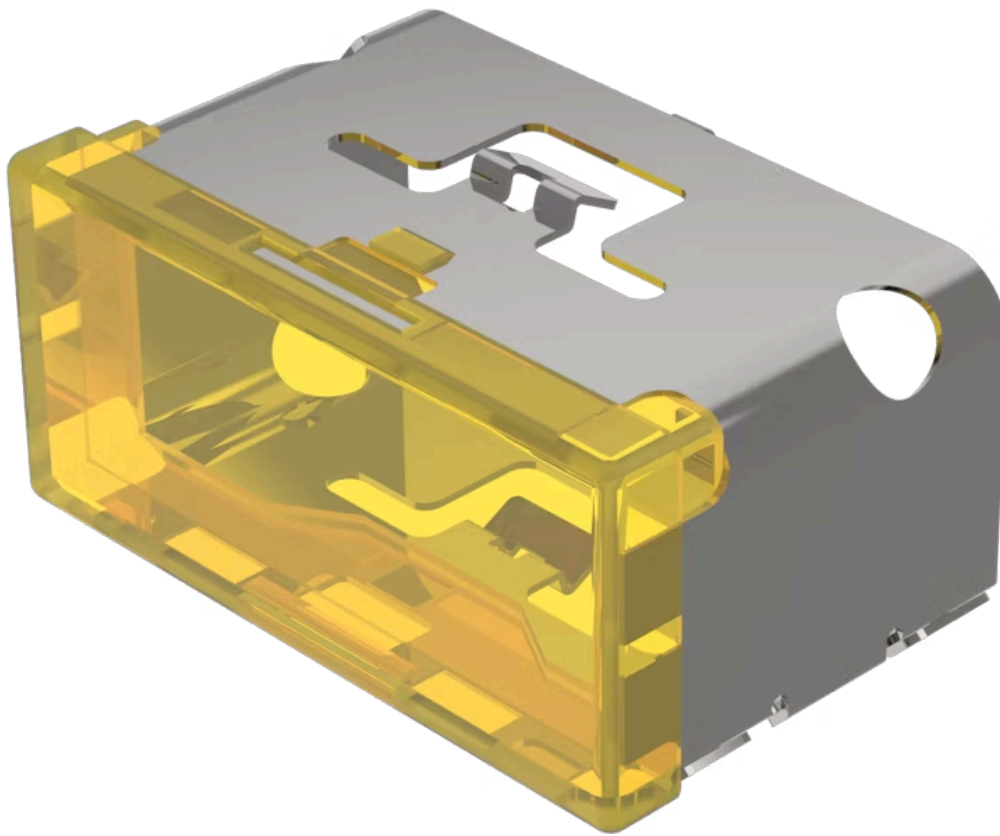

Lens

03-
901.4

Distribution by
DigiKey

DigiKey

<https://digikey.eao.com/component/03-901.4/en...>

Your product:

03-901.4 Lens

Loading ...

PRODUCT RANGE

Product Status: Not Recommended for new design

FRONT

Front form: Rectangular

OPERATING-/INDICATION PART

Lens colour: Yellow

Lens material: Plastic

Lens illumination: Illuminated

Lens shape: Flush

Lens optics: translucent

MECHANICAL CHARACTERISTICS

Weight: 0.009 kg

CERTIFICATE

REACH: REACH compliant

RoHS: RoHS compliant

OTHER

Short Description: Lens, 18 mm x 38 mm, Illuminated, Yellow, Flush, Plastic

Dimension: 18 mm x 38 mm

Product attributes:

Not recommended for film insert