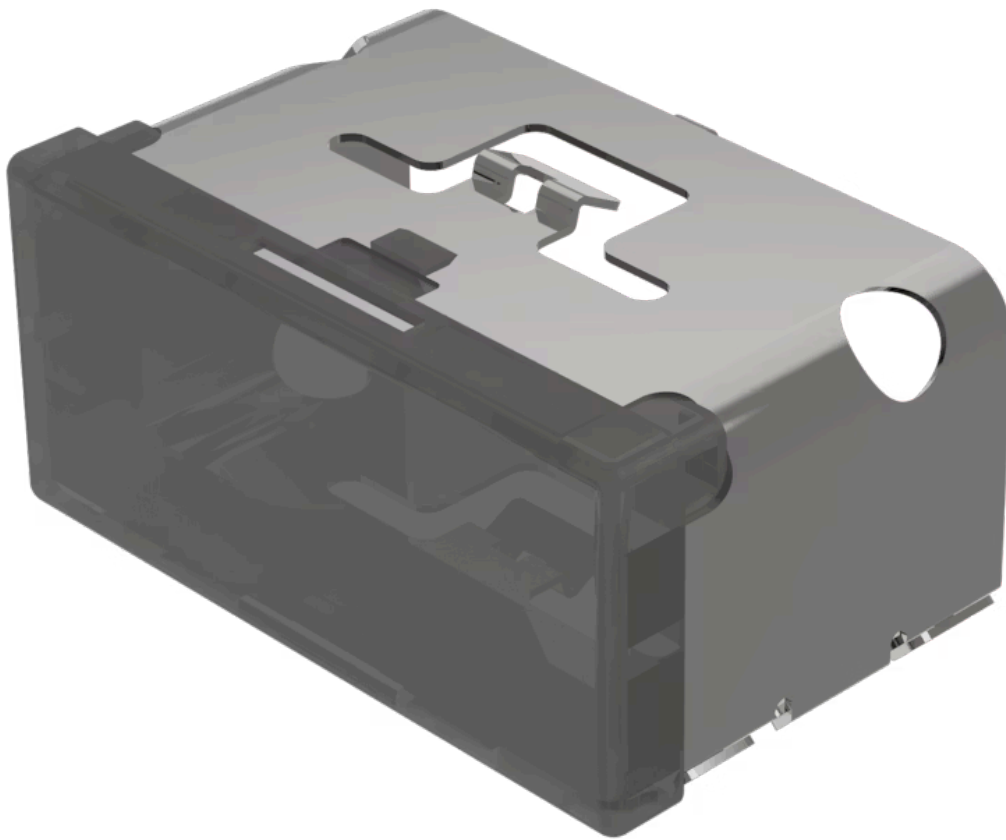

Lens

03-
901.1

Distribution by
DigiKey

DigiKey

<https://digikey.eao.com/component/03-901.1/en...>

Your product:

03-901.1 Lens

Loading ...

PRODUCT RANGE

Product Status: Not Recommended for new design

FRONT

Front form: Rectangular

OPERATING-/INDICATION PART

Lens colour: Smokey black

Lens material: Plastic

Lens illumination: Illuminated

Lens shape: Flush

Lens optics: translucent

MECHANICAL CHARACTERISTICS

Weight: 0.009 kg

CERTIFICATE

REACH: REACH compliant

RoHS: RoHS compliant

OTHER

Short Description: Lens, 18 mm x 38 mm, Illuminated, Smokey black, Flush, Plastic

Dimension: 18 mm x 38 mm

Product attributes:

Not recommended for film insert