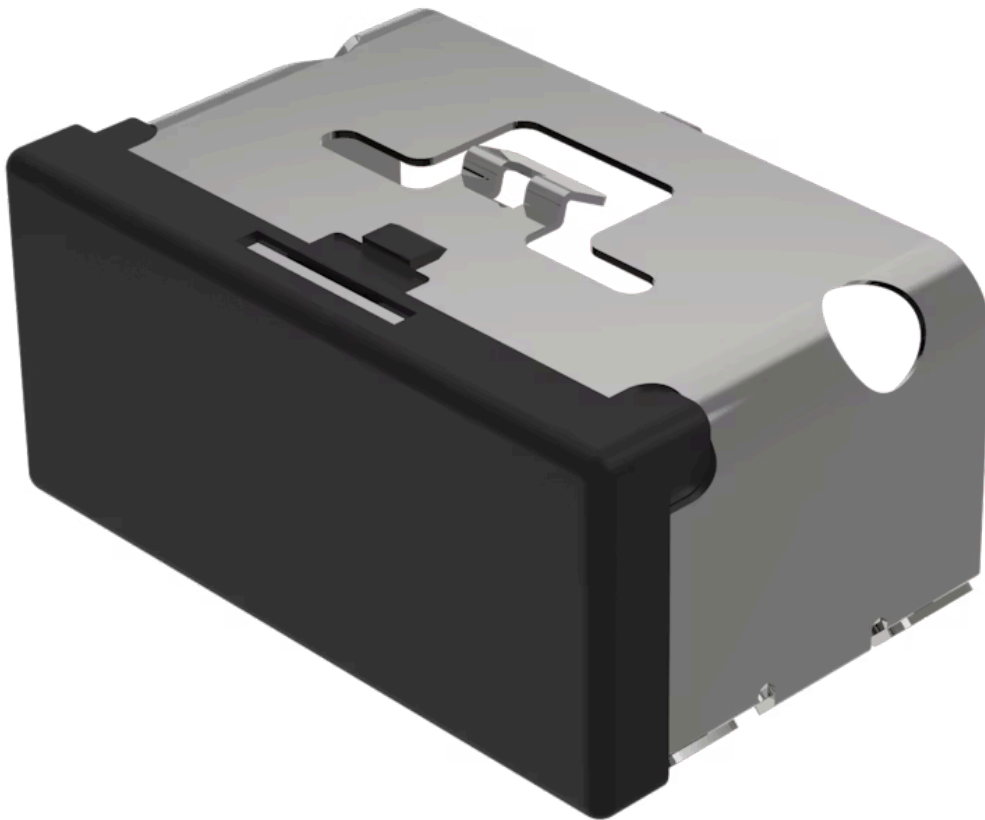

Lens

03-
901.0

Distribution by
DigiKey

DigiKey

<https://digikey.eao.com/component/03-901.0/en...>

Your product:

03-901.0 Lens

Loading ...

PRODUCT RANGE

Product Status: Not Recommended for new design

FRONT

Front form: Rectangular

OPERATING-/INDICATION PART

Lens colour: Black

Lens material: Plastic

Lens illumination: Non illuminated

Lens shape: Flush

Lens optics: opaque

MECHANICAL CHARACTERISTICS

Weight: 0.009 kg

CERTIFICATE

REACH: REACH compliant

RoHS: RoHS compliant

OTHER

Short Description:

Lens, 18 mm x 38 mm, Non illuminated, Black, Flush, Plastic

Dimension:

18 mm x 38 mm