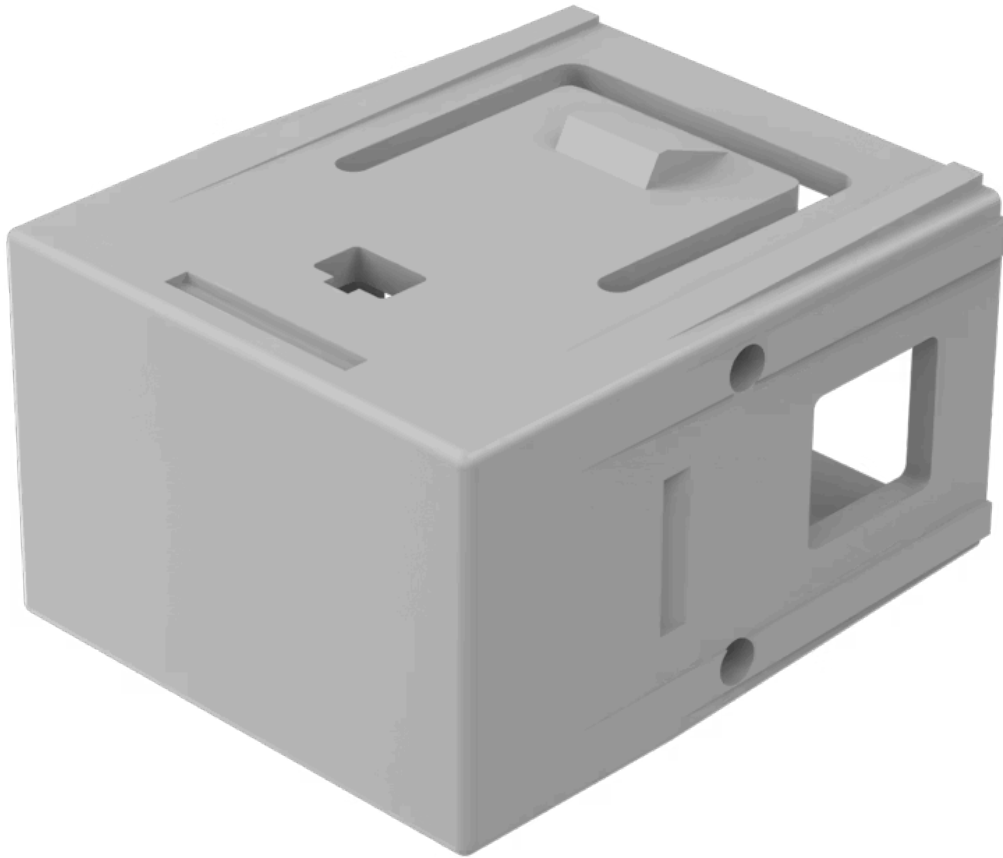

Lens

02-
901.8

Distribution by
DigiKey

DigiKey

<https://digikey.eao.com/component/02-901.8/en...>

Your product:

02-901.8 Lens

Loading ...

PRODUCT RANGE

Product Status: Not Recommended for new design

FRONT

Front form: Rectangular

OPERATING-/INDICATION PART

Lens colour: Grey

Lens material: Plastic

Lens illumination: Non illuminated

Lens shape: Flush

Lens optics: opaque

MECHANICAL CHARACTERISTICS

Weight: 0.004 kg

CERTIFICATE

REACH: REACH compliant

RoHS: RoHS compliant

OTHER

Short Description: Lens, 17.5 mm x 25.4 mm, Non illuminated, Grey, Flush, Plastic

Dimension: 17.5 mm x 25.4 mm

Product attributes:

Non-illuminative, ribbed