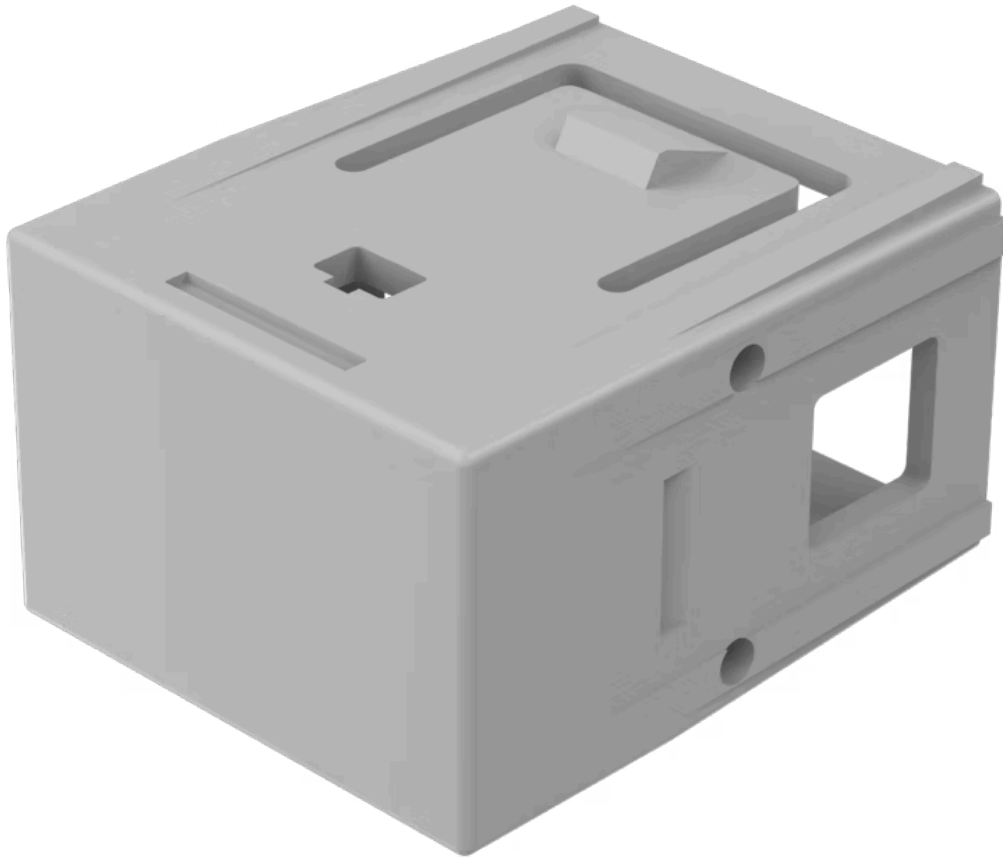

Lens

02-
901.8

Distribution by
DigiKey

DigiKey

<https://digikey.eao.com/p/02-901.8>

Your product:

02-901.8 Lens

FRONT

Front form: rectangular

OPERATING-/INDICATION PART

Lens colour: Grey

Lens material: Plastic

Lens illumination: non illuminative

Lens shape: flush

Lens optics: opaque

MECHANICAL CHARACTERISTIC

Weight: 0.004 kg

CERTIFICATE

REACH: REACH compliant

RoHS: RoHS compliant

OTHER

Short Description: Lens, 17.5 mm x 25.4 mm, non illuminative, Grey, flush, Plastic

Dimension: 17.5 mm x 25.4 mm

Product attributes: Non-illuminative, ribbed