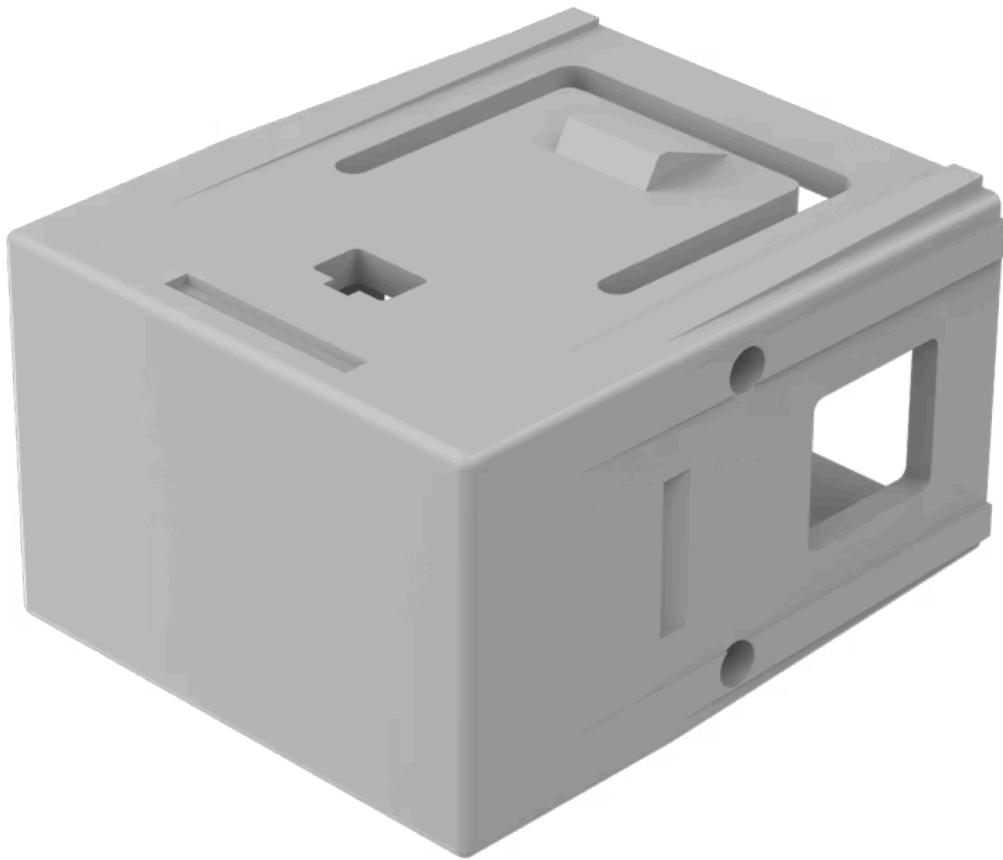

Lens

02-
901.8

Distribution by
DigiKey

DigiKey

<https://digikey.eao.com/component/02-901.8/en...>

Your product:

02-901.8 Lens

Loading ...

PRODUCT RANGE

Product Status: Not Recommended for new design

FRONT

Front form: Rectangular

OPERATING-/INDICATION PART

Lens colour: Grey

Lens material: Plastic

Lens illumination: Non illuminated

Lens shape: Flush

Lens optics: opaque

MECHANICAL CHARACTERISTICS

Weight: 0.004 kg

CERTIFICATE

REACH: REACH compliant

RoHS: RoHS compliant

OTHER

Short Description: Lens, 17.5 mm x 25.4 mm, Non illuminated, Grey, Flush, Plastic

Dimension: 17.5 mm x 25.4 mm

Product attributes:

Non-illuminative, ribbed