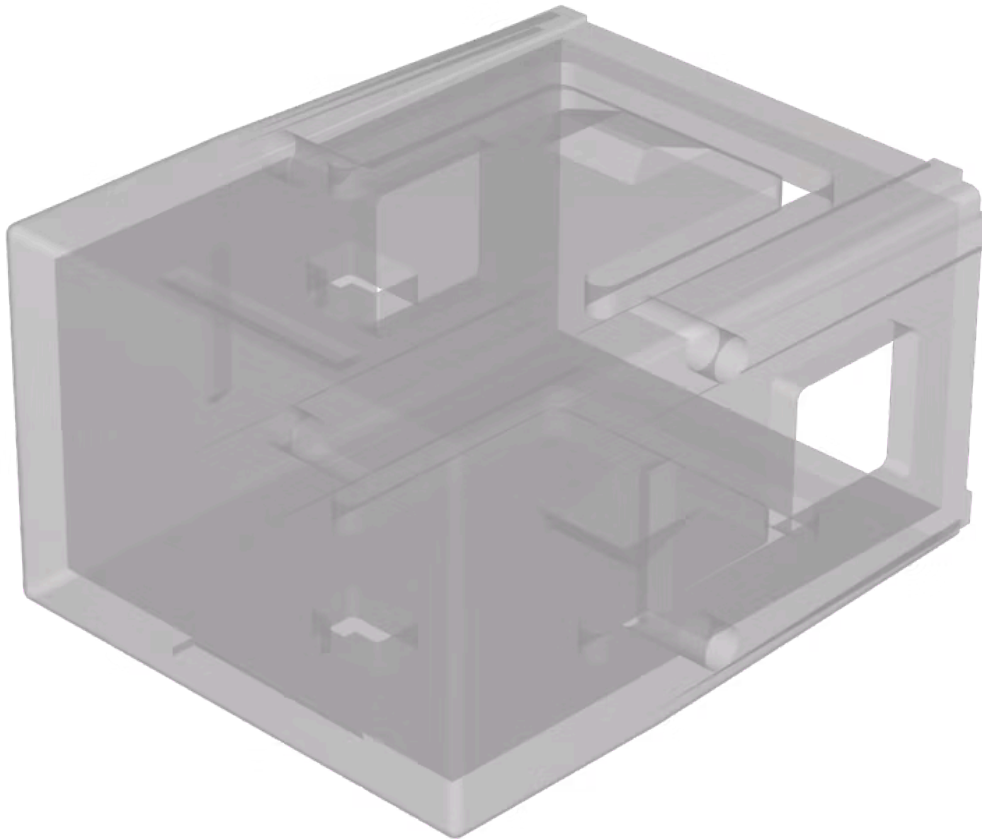

Lens

02-
901.7

Distribution by
DigiKey

DigiKey

<https://digikey.eao.com/component/02-901.7/en...>