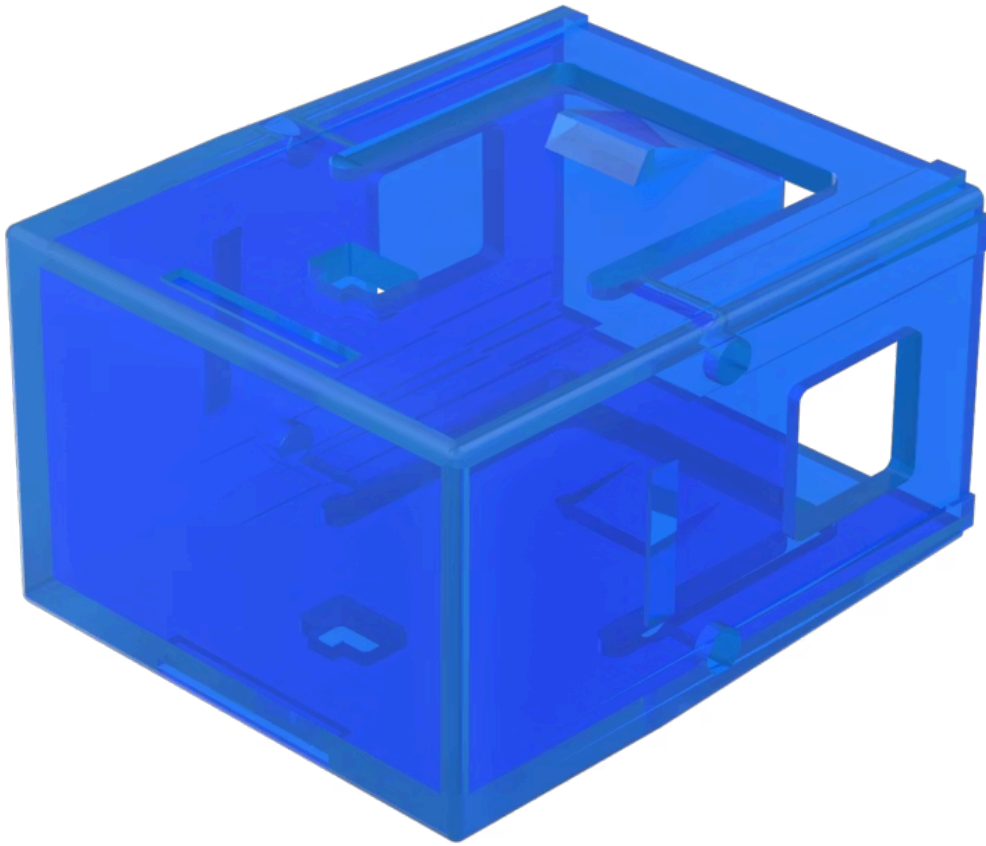

Lens

02-
901.6

Distribution by
DigiKey

DigiKey

<https://digikey.eao.com/component/02-901.6/en...>

Your product:

02-901.6 Lens

Loading ...

PRODUCT RANGE

Product Status: Not Recommended for new design

FRONT

Front form: Rectangular

OPERATING-/INDICATION PART

Lens colour: Blue

Lens material: Plastic

Lens illumination: Illuminated

Lens shape: Flush

Lens optics: translucent

MECHANICAL CHARACTERISTICS

Weight: 0.004 kg

CERTIFICATE

REACH: REACH compliant

RoHS: RoHS compliant

OTHER

Short Description: Lens, 17.5 mm x 25.4 mm, Illuminated, Blue, Flush, Plastic

Dimension: 17.5 mm x 25.4 mm

Product attributes:

Not recommended for film insert