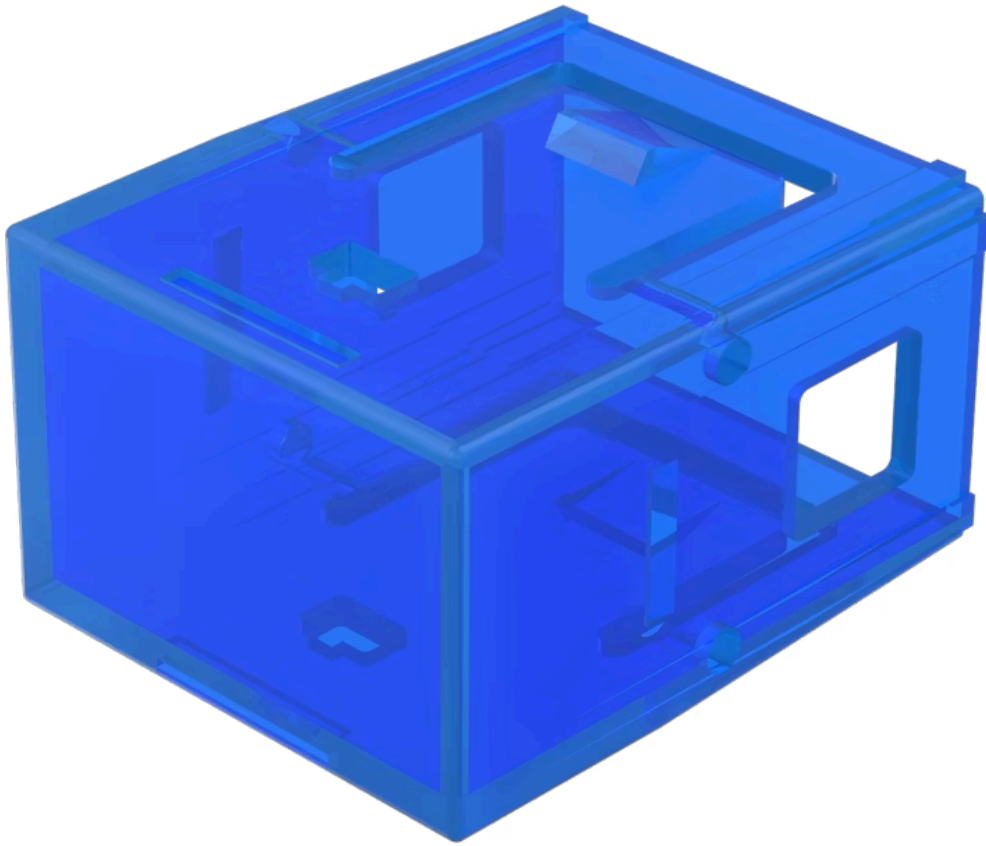

Lens

02-
901.6

Distribution by
DigiKey

DigiKey

<https://digikey.eao.com/component/02-901.6/en...>

Your product:

02-901.6 Lens

Loading . . .

PRODUCT RANGE

Product Status: Not Recommended for new design

FRONT

Front form: Rectangular

OPERATING-/INDICATION PART

Lens colour: Blue

Lens material: Plastic

Lens illumination: Illuminated

Lens shape: Flush

Lens optics: translucent

MECHANICAL CHARACTERISTICS

Weight: 0.004 kg

CERTIFICATE

REACH: REACH compliant

RoHS: RoHS compliant

OTHER

Short Description: Lens, 17.5 mm x 25.4 mm, Illuminated, Blue, Flush, Plastic

Dimension: 17.5 mm x 25.4 mm

Product attributes:

Not recommended for film insert