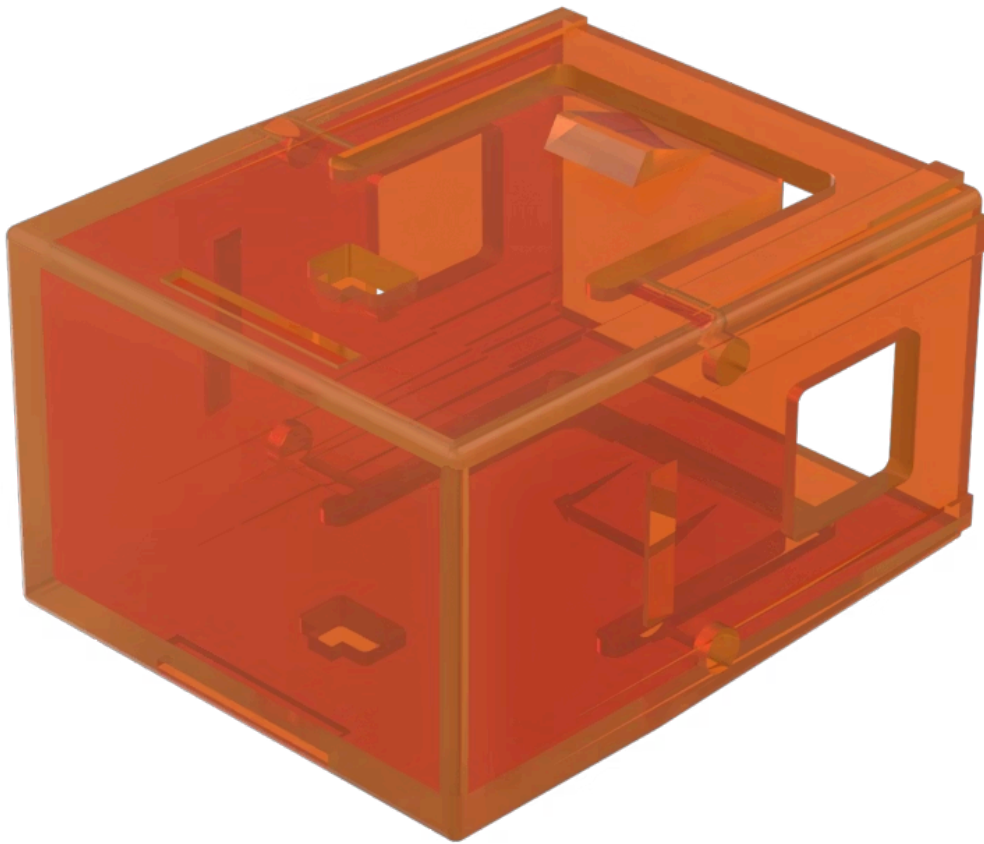

Lens

02-
901.3

Distribution by
DigiKey

DigiKey

<https://digikey.eao.com/component/02-901.3/en...>

Your product:

02-901.3 Lens

Loading ...

PRODUCT RANGE

Product Status: Not Recommended for new design

FRONT

Front form: Rectangular

OPERATING-/INDICATION PART

Lens colour: Orange

Lens material: Plastic

Lens illumination: Illuminated

Lens shape: Flush

Lens optics: translucent

MECHANICAL CHARACTERISTICS

Weight: 0.004 kg

CERTIFICATE

REACH: REACH compliant

RoHS: RoHS compliant

OTHER

Short Description: Lens, 17.5 mm x 25.4 mm, Illuminated, Orange, Flush, Plastic

Dimension: 17.5 mm x 25.4 mm

Product attributes:

Not recommended for film insert