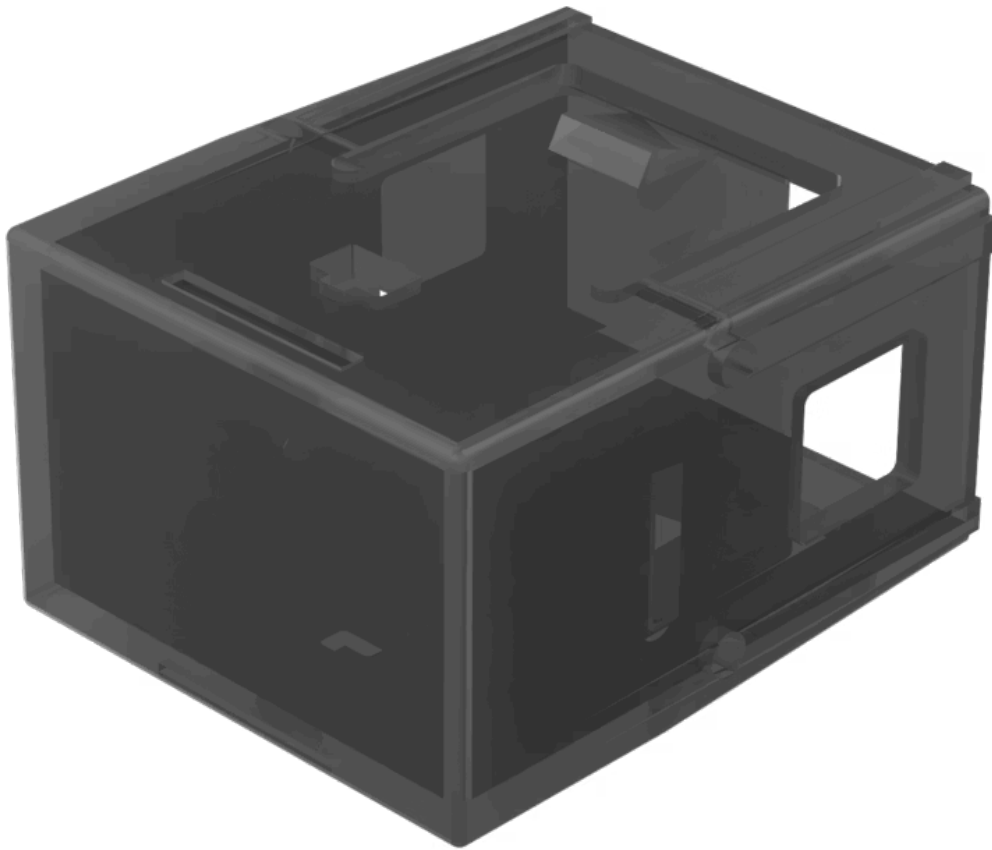

Lens

02-
901.1

Distribution by
DigiKey

DigiKey

<https://digikey.eao.com/component/02-901.1/en...>